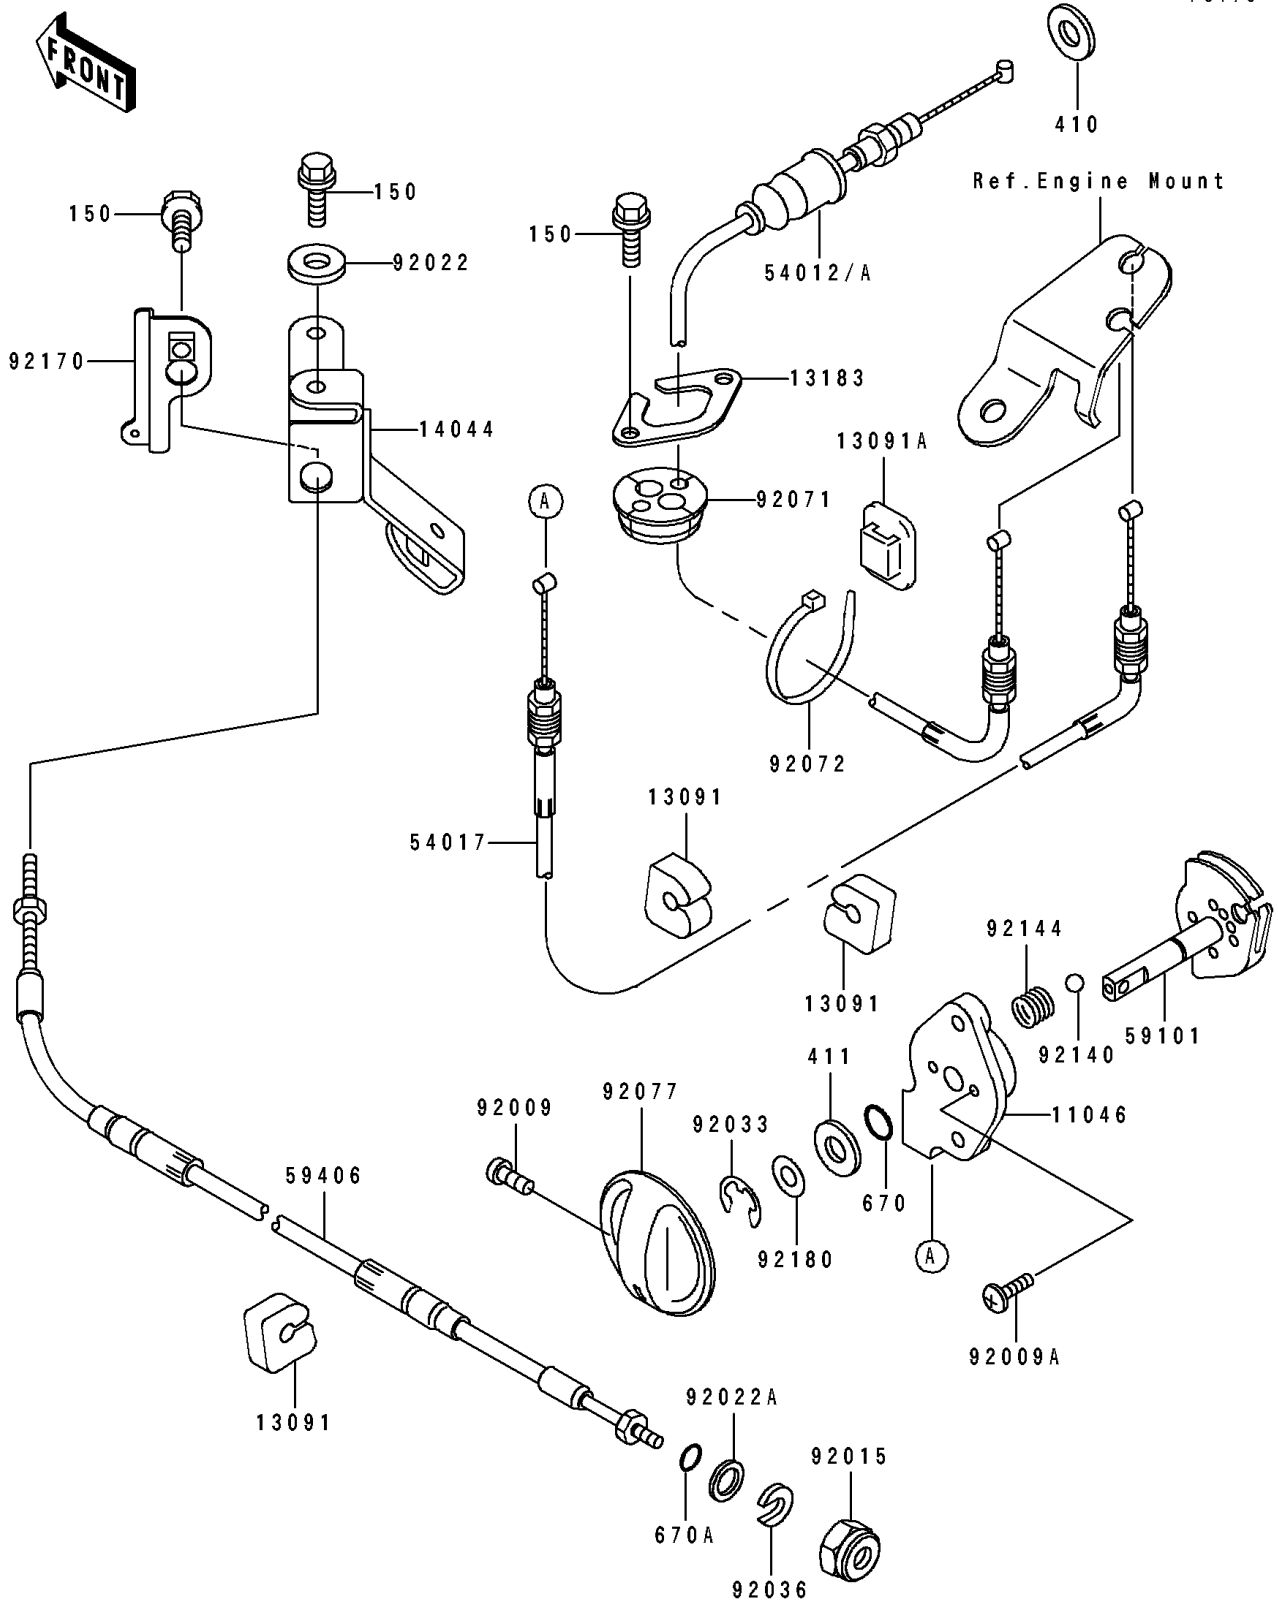

1992 750 SS PARTS DIAGRAM

Cables

F3175

1992 750 SS PARTS LIST

Cables

ITEM NAME	PART NUMBER	QUANTITY
BRACKET,STARTER CABLE (Ref # 11046)	11046-3712	1
HOLDER (Ref # 13091)	13091-3712	5
HOLDER,BAND (Ref # 13091A)	13091-3764	1
PLATE (Ref # 13183)	13183-3810	1
HOLDER-CABLE (Ref # 14044)	14044-3718	1
CABLE-THROTTLE (Ref # 54012)	54012-3735	1
CABLE-STARTER (Ref # 54017)	54017-3723	1
REEL,STARTER CABLE (Ref # 59101)	59101-3704	1
CABLE-STRG (Ref # 59406)	59406-3728	1
SCREW,4X8 (Ref # 92009)	92009-3729	1
SCREW,5X16 (Ref # 92009A)	92009-3789	2
NUT,20MM (Ref # 92015)	92015-526	1
WASHER,6.5X20X1.5 (Ref # 92022)	92022-3710	2
WASHER (Ref # 92022A)	92022-535	1
RING-SNAP,7MM (Ref # 92033)	92033-3704	1
RING-SNAP (Ref # 92036)	92036-501	1
GROMMET,HARNESS (Ref # 92071)	92071-3790	1
BAND (Ref # 92072)	92072-3778	1
KNOB (Ref # 92077)	92077-3717	1
BALL,3MM (Ref # 92140)	92140-3702	2
SPRING (Ref # 92144)	92144-3712	2
CLAMP,CABLE (Ref # 92170)	92170-3733	1
SHIM,8.5X18X0.15 (Ref # 92180)	92180-3702	1
BOLT-WS,6X14 (Ref # 150)	150R0614	5
W-PLAIN-S,10MM (Ref # 410)	410S1000	1
WASHER-PLAIN,8MM (Ref # 411)	411S0800	1
O RING,8MM (Ref # 670)	670B1508	1
O RING,11MM (Ref # 670A)	670B2011	1