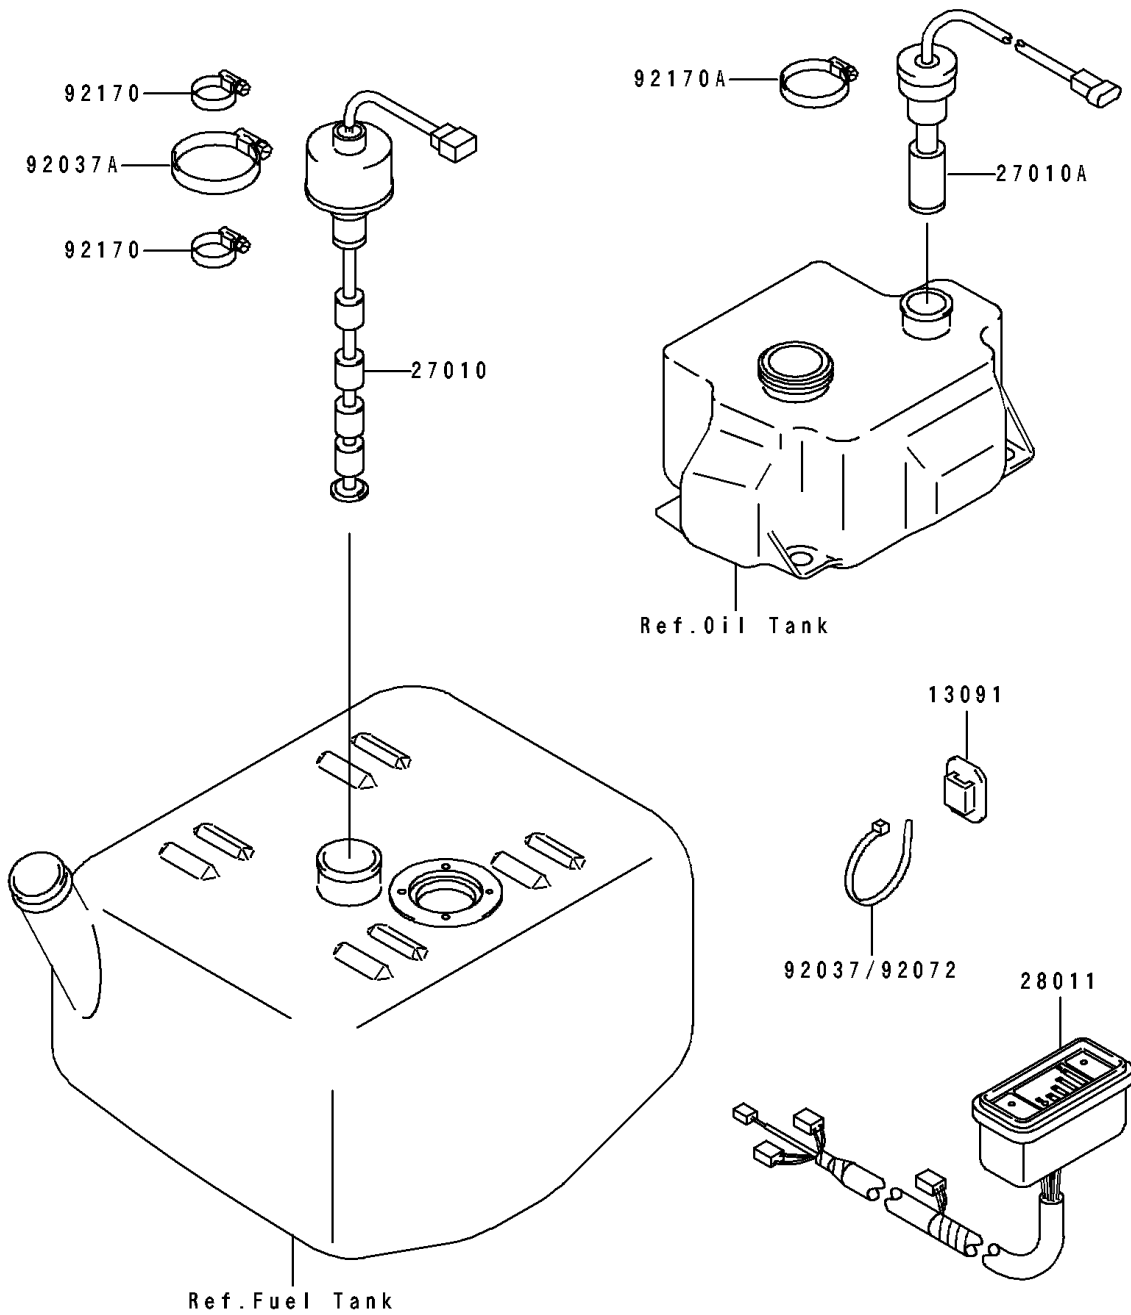

1993 750 SS PARTS DIAGRAM

Meters

F3179

1993 750 SS PARTS LIST

Meters

ITEM NAME	PART NUMBER	QUANTITY
HOLDER,BAND (Ref # 13091)	13091-3764	6
SWITCH,FUEL LEVEL (Ref # 27010)	27010-3727	1
SWITCH,OIL LEVEL (Ref # 27010A)	27010-3729	1
METER,FUEL (Ref # 28011)	28011-3702	1
CLAMP (Ref # 92037)	92037-1173	2
CLAMP (Ref # 92037A)	92037-3009	1
BAND (Ref # 92072)	92072-3778	5
CLAMP (Ref # 92170)	92170-3718	2
CLAMP (Ref # 92170A)	92170-3734	1