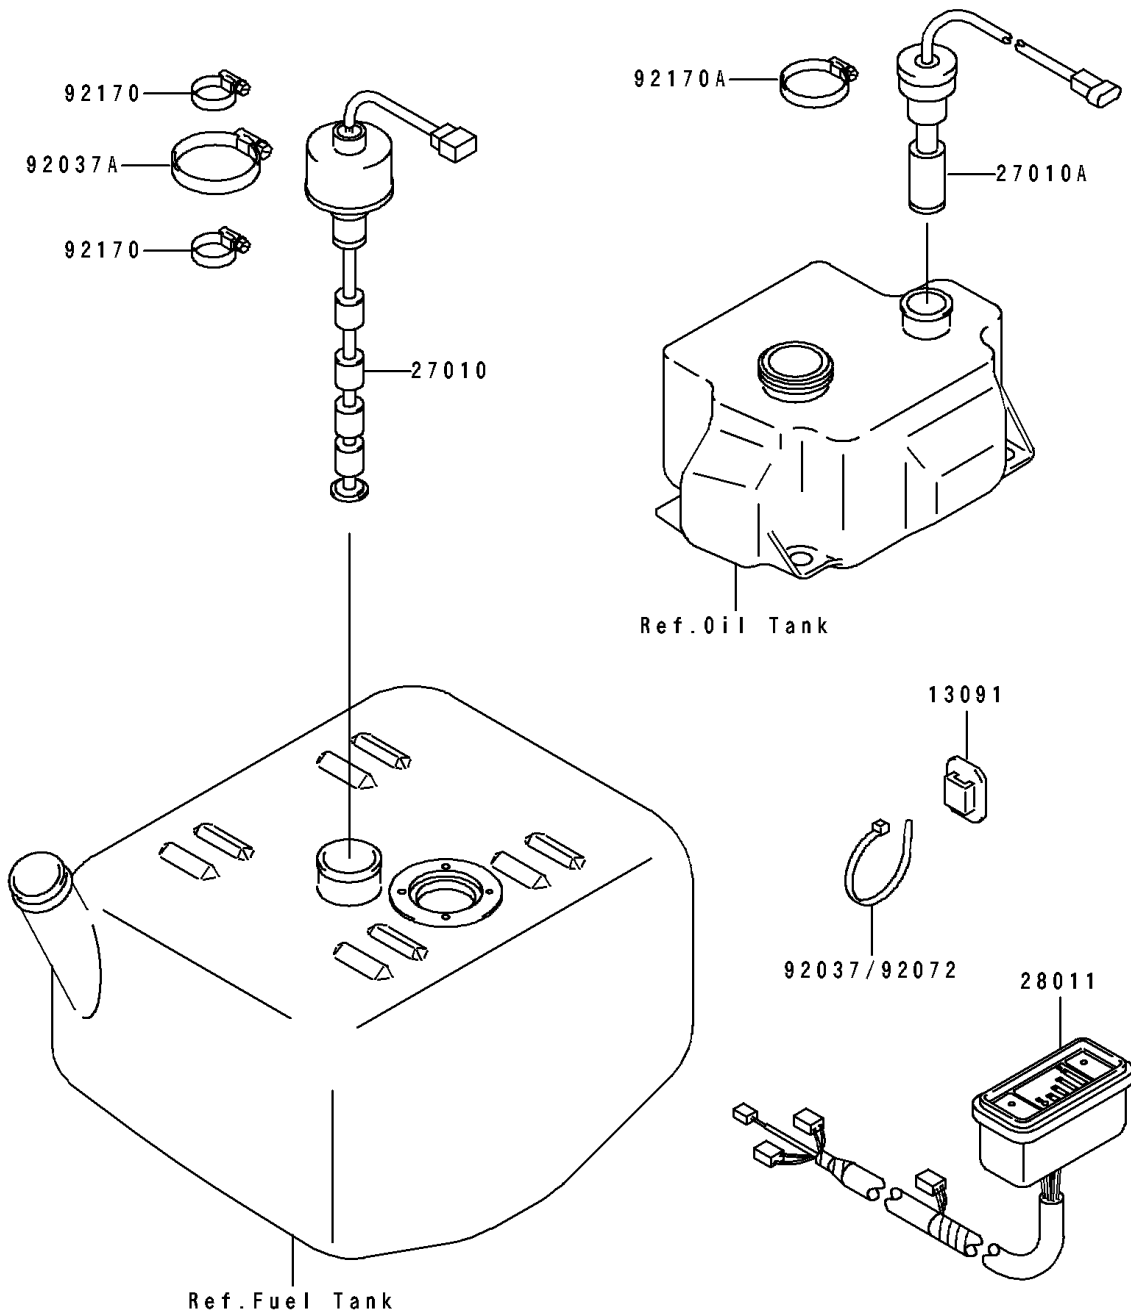

# 1993 750 SS PARTS DIAGRAM

Meters

F3179

# 1993 750 SS PARTS LIST

## Meters

ITEM NAME	PART NUMBER	QUANTITY
HOLDER,BAND (Ref # 13091)	13091-3764	6
SWITCH,FUEL LEVEL (Ref # 27010)	27010-3727	1
SWITCH,OIL LEVEL (Ref # 27010A)	27010-3729	1
METER,FUEL (Ref # 28011)	28011-3702	1
CLAMP (Ref # 92037)	92037-1173	2
CLAMP (Ref # 92037A)	92037-3009	1
BAND (Ref # 92072)	92072-3778	5
CLAMP (Ref # 92170)	92170-3718	2
CLAMP (Ref # 92170A)	92170-3734	1