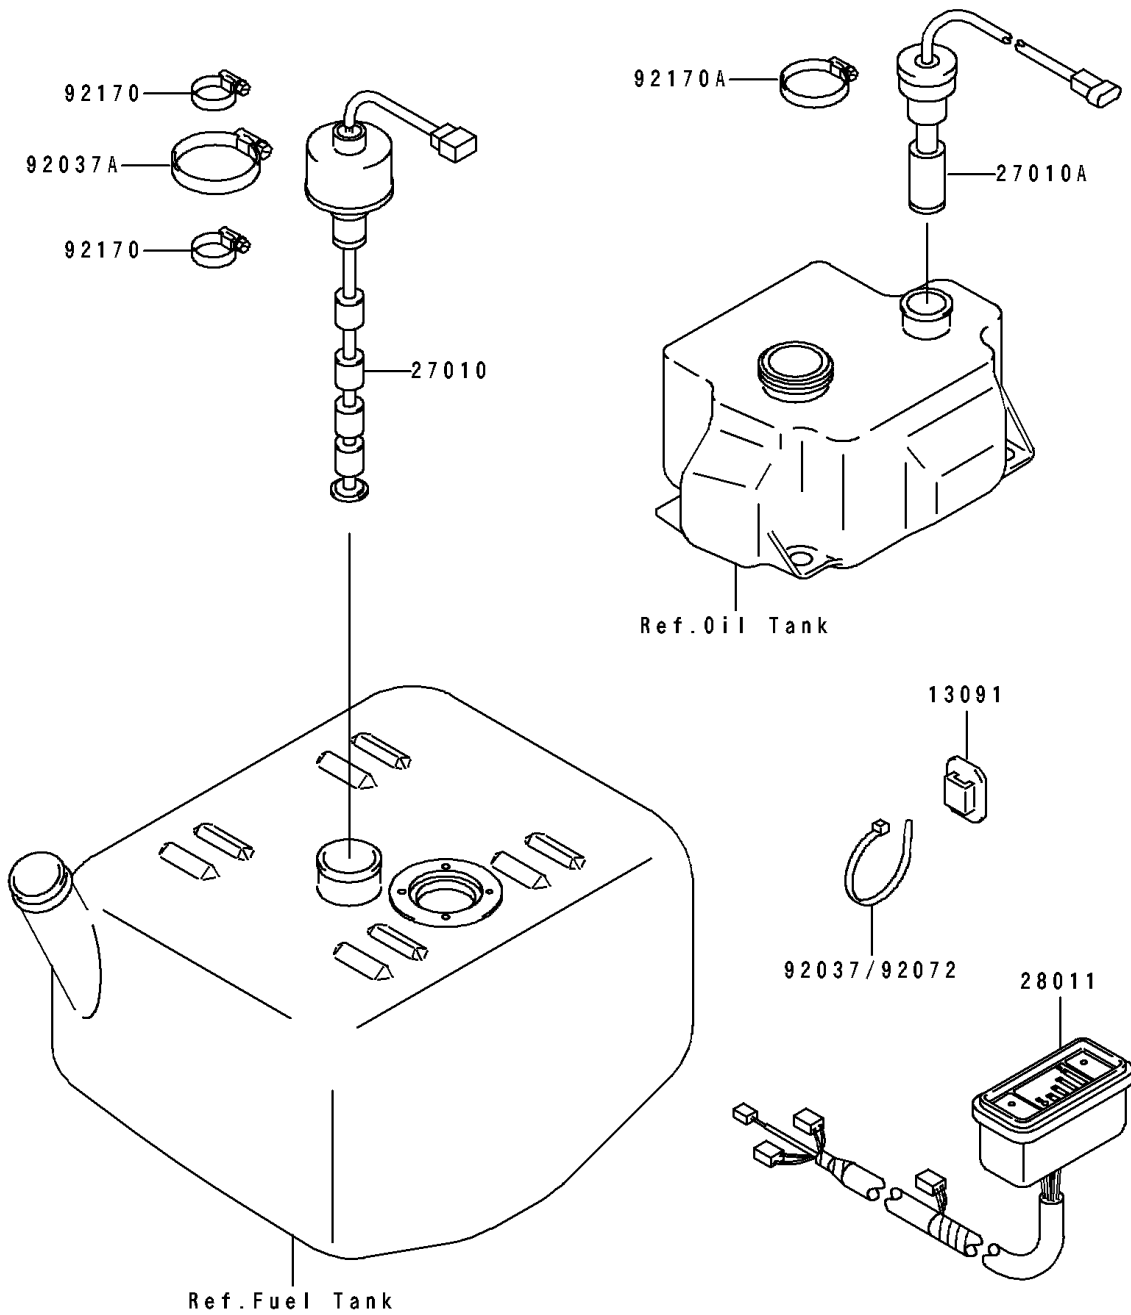

# 1994 750 SS PARTS DIAGRAM

Meters

F3179

## 1994 750 SS PARTS LIST

### Meters

ITEM NAME	PART NUMBER	QUANTITY
HOLDER,BAND (Ref # 13091)	13091-3764	6
SWITCH,FUEL LEVEL (Ref # 27010)	27010-3727	1
SWITCH,OIL LEVEL (Ref # 27010A)	27010-3729	1
METER,FUEL (Ref # 28011)	28011-3702	1
CLAMP (Ref # 92037)	92037-1173	2
CLAMP (Ref # 92037A)	92037-3009	1
BAND (Ref # 92072)	92072-3778	5
CLAMP (Ref # 92170)	92170-3718	2
CLAMP (Ref # 92170A)	92170-3734	1