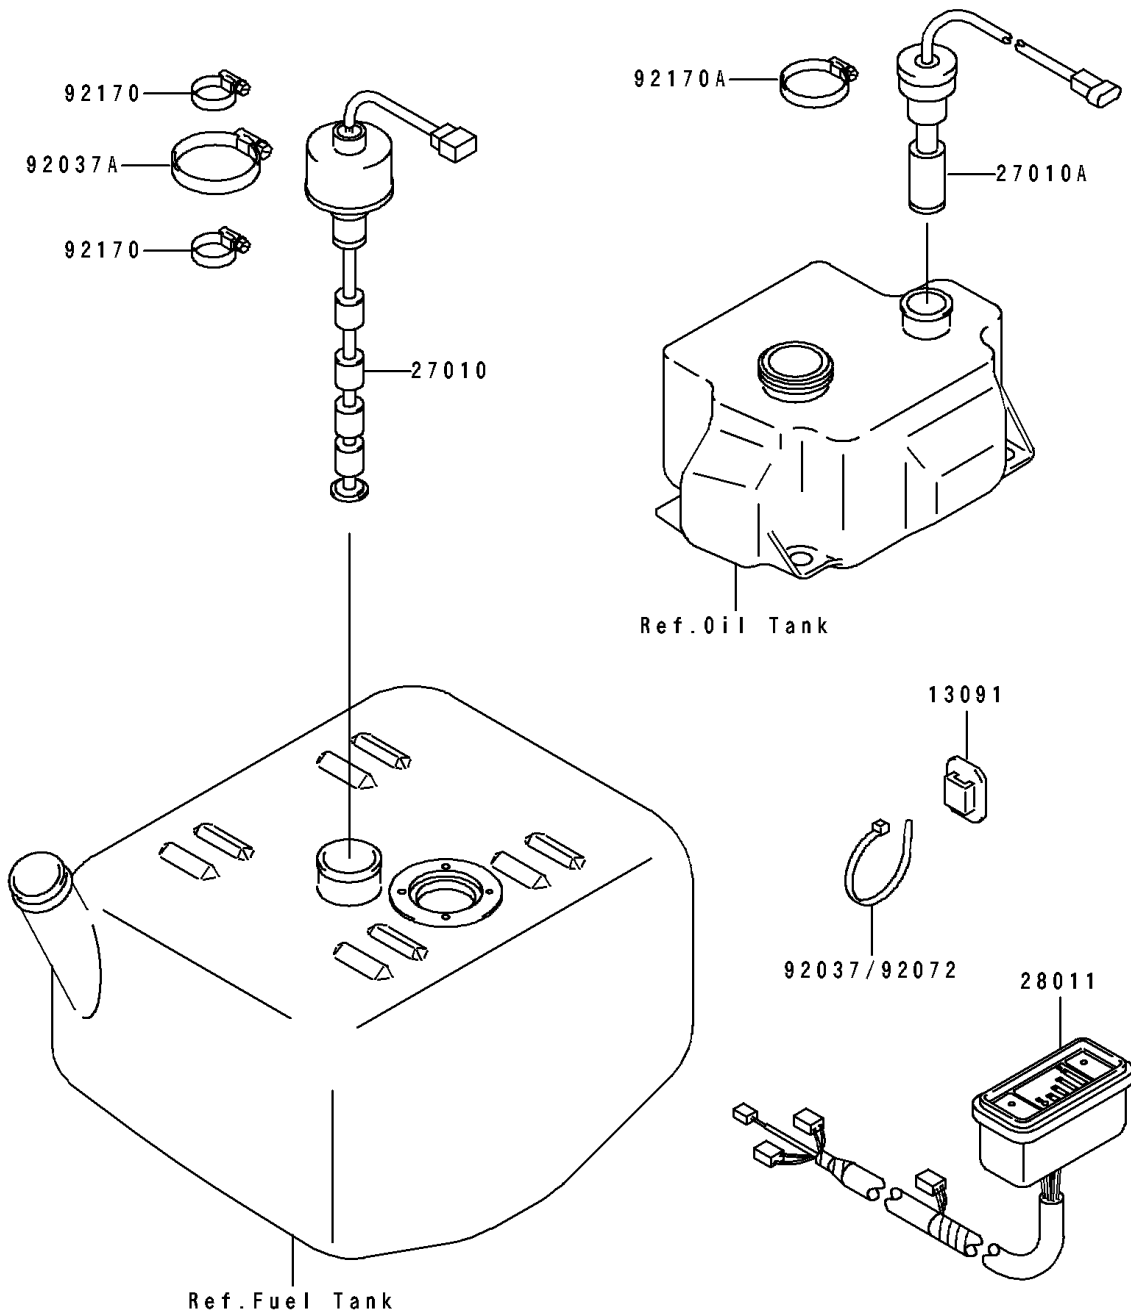

# 1995 750 SS PARTS DIAGRAM

Meters

F3179

## 1995 750 SS PARTS LIST

### Meters

ITEM NAME	PART NUMBER	QUANTITY
HOLDER,BAND (Ref # 13091)	13091-3764	6
SWITCH,FUEL LEVEL (Ref # 27010)	27010-3727	1
SWITCH,OIL LEVEL (Ref # 27010A)	27010-3729	1
METER,FUEL (Ref # 28011)	28011-3702	1
CLAMP (Ref # 92037)	92037-1173	2
CLAMP (Ref # 92037A)	92037-3009	1
BAND (Ref # 92072)	92072-3778	5
CLAMP (Ref # 92170)	92170-3718	2
CLAMP (Ref # 92170A)	92170-3734	1