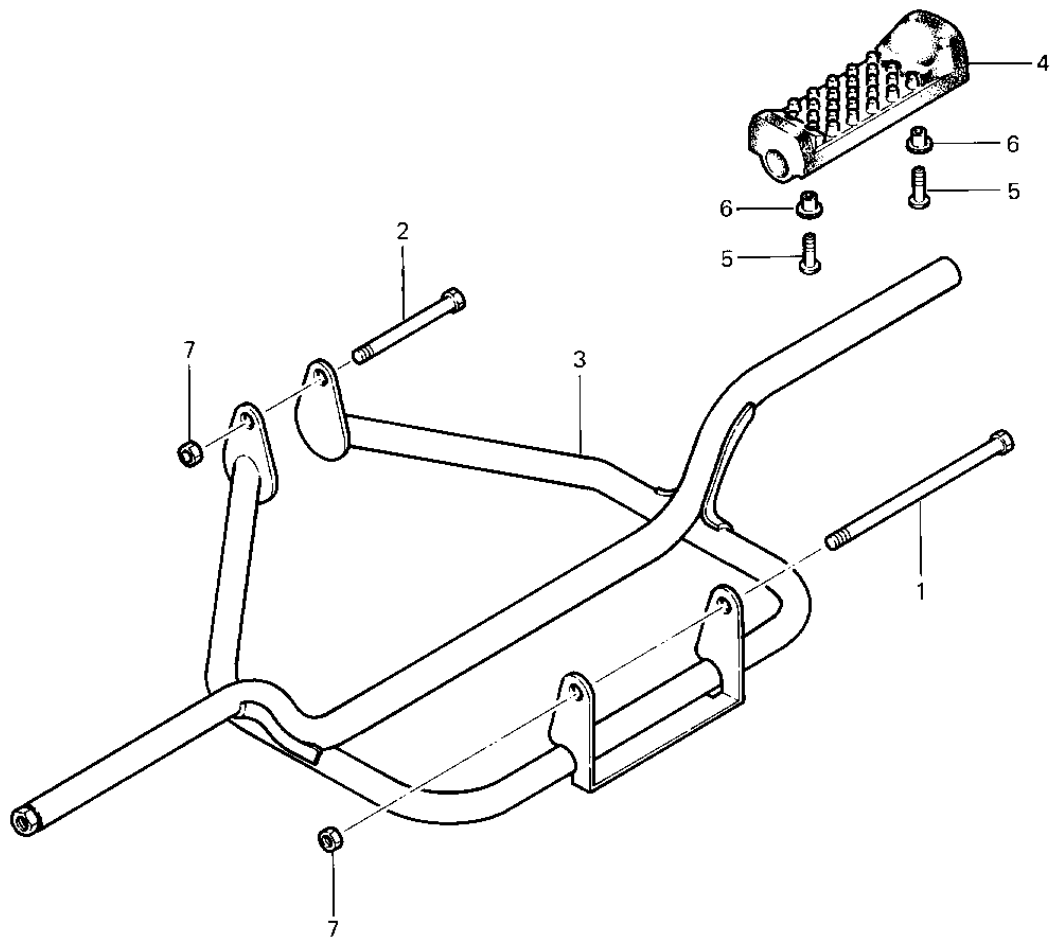

1983 KLT200 PARTS DIAGRAM

FOOTRESTS

1983 KLT200 PARTS LIST

FOOTRESTS

ITEM NAME	PART NUMBER	QUANTITY
BOLT,8X115 (Ref # 1)	114B08115	1
BOLT-SMALL-UPSET (Ref # 2)	115B0865	1
HOLDER STEP (Ref # 3)	34003-4011	1
STEP (Ref # 4)	34028-4005	2
SCREW (Ref # 5)	92009-4004	4
COLLAR,L=5 (Ref # 6)	92027-4020	4
NUT,LOCK,8MM (Ref # 7)	92015-1124	2