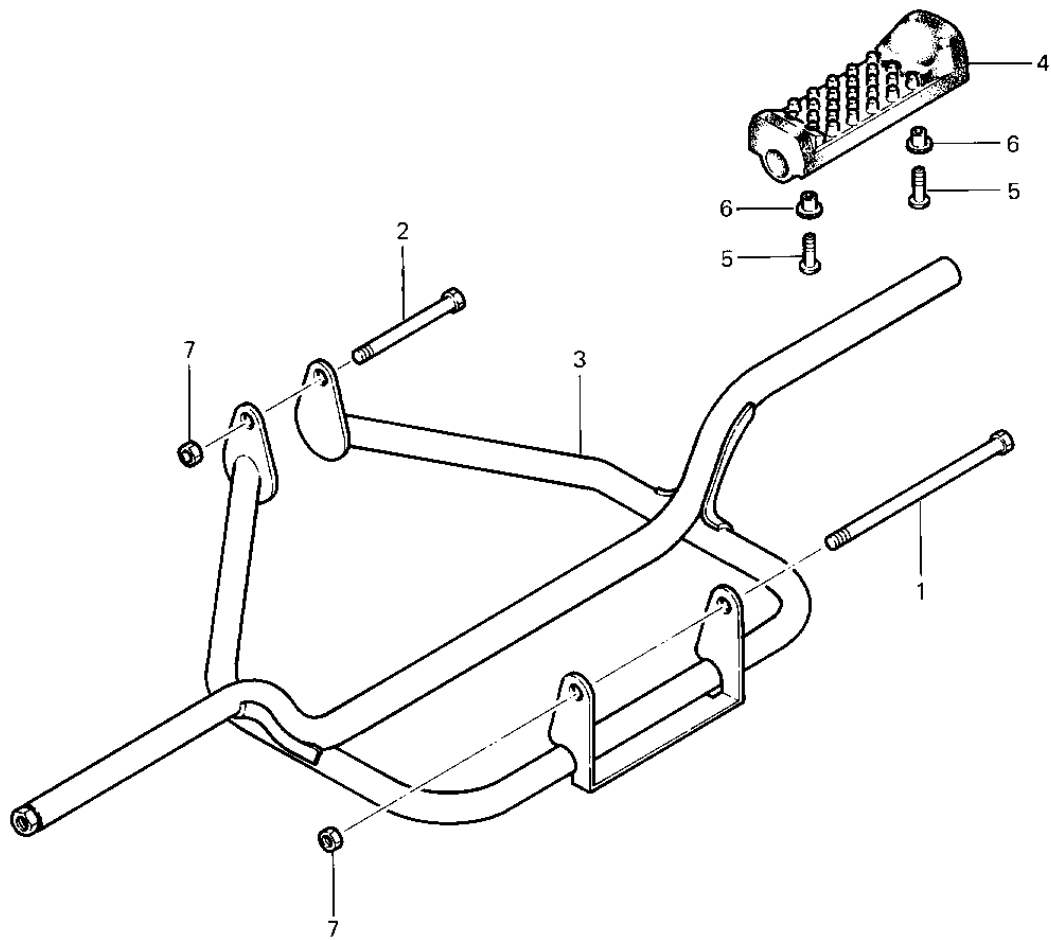

# 1983 KLT200 PARTS DIAGRAM

# 1983 KLT200 PARTS LIST

## FOOTRESTS

| ITEM NAME                  | PART NUMBER | QUANTITY |
|----------------------------|-------------|----------|
| BOLT,8X115 (Ref # 1)       | 114B08115   | 1        |
| BOLT-SMALL-UPSET (Ref # 2) | 115B0865    | 1        |
| HOLDER STEP (Ref # 3)      | 34003-4011  | 1        |
| STEP (Ref # 4)             | 34028-4005  | 2        |
| SCREW (Ref # 5)            | 92009-4004  | 4        |
| COLLAR,L=5 (Ref # 6)       | 92027-4020  | 4        |
| NUT,LOCK,8MM (Ref # 7)     | 92015-1124  | 2        |