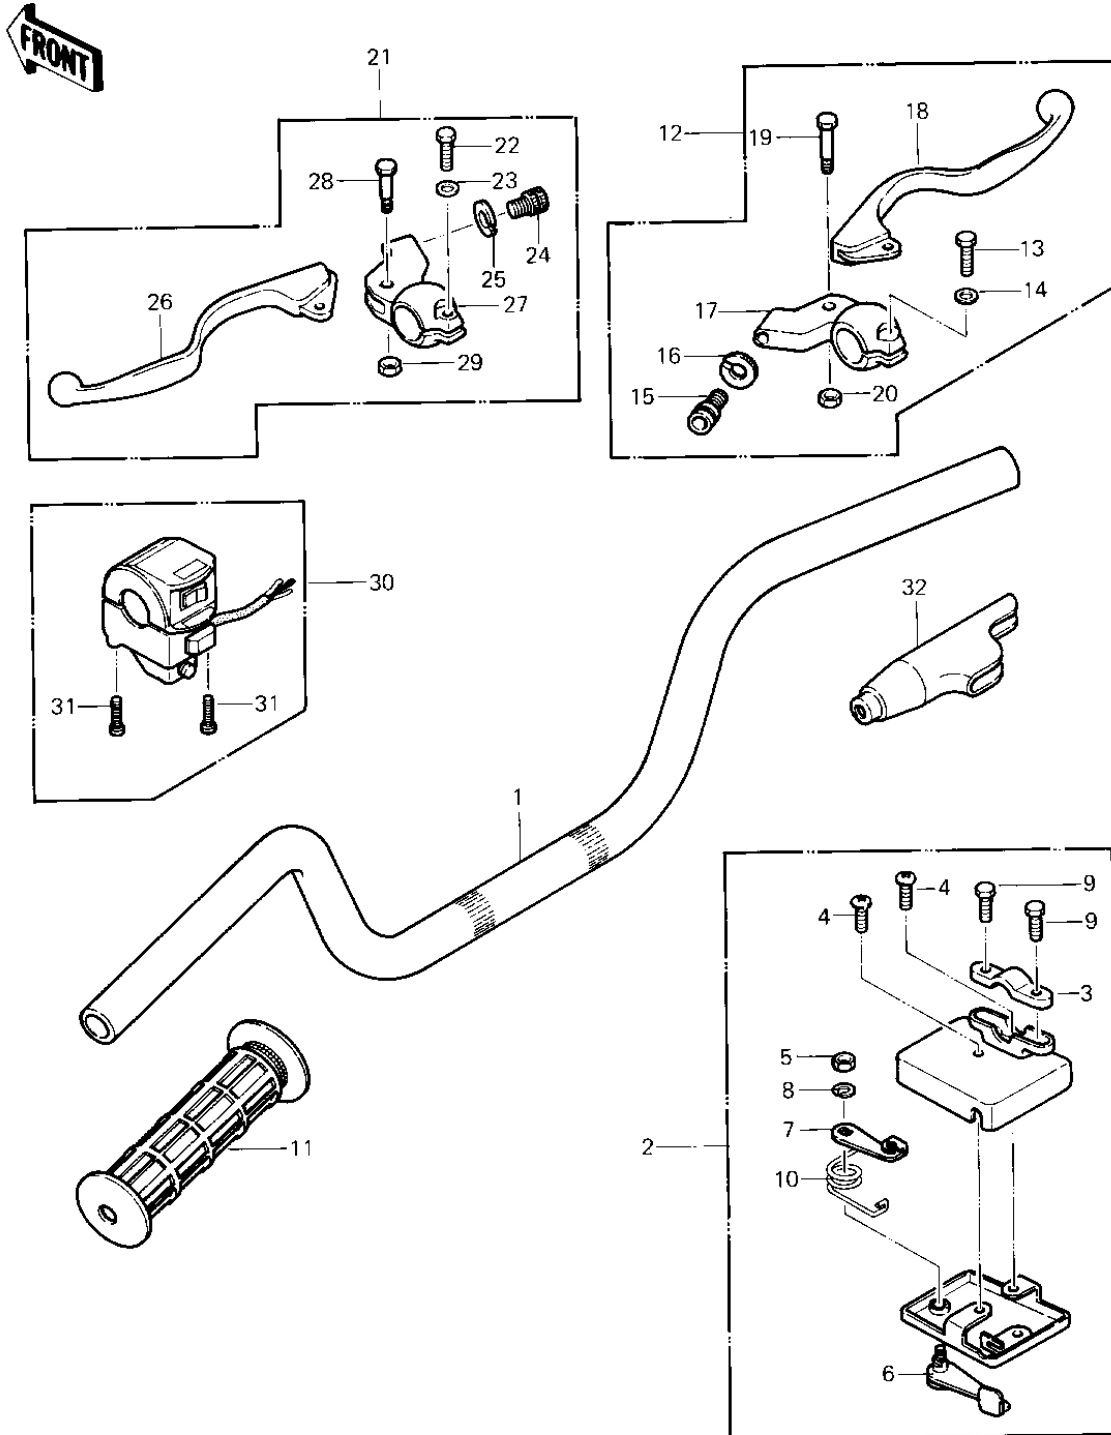

1983 KLT200 PARTS DIAGRAM

HANDLEBAR

1983 KLT200 PARTS LIST

HANDLEBAR

ITEM NAME	PART NUMBER	QUANTITY
HANDLEBAR (Ref # 1)	46003-4004	1
LEVER-ASSY-THROTTLE (Ref # 2)	39074-4001	1
HOLDER,THROTTLE LEVER (Ref # 3)	13091-4002	1
SCREW PAN HEAD 6X10 (Ref # 4)	220B0610	2
NUT 6MM (Ref # 5)	311B0600	1
LEVER THROTTLE INNER (Ref # 6)	39075-4002	1
LEVER THROTTLE INNER (Ref # 7)	39075-4002	1
WASHER SPRING 6MM (Ref # 8)	461F0600	1
BOLT HEX HEAD (Ref # 9)	92001-4011	2
SPRING RETURN (Ref # 10)	92081-4007	1
GRIP,RH (Ref # 11)	46075-4003	2
LEVER ASSY,FRONT BRK (Ref # 12)	46076-1010	1
BOLT HEX HEAD 6X25 (Ref # 13)	110N0625	1
WASHER PLAIN 6MM (Ref # 14)	410B0600	1
SCREW CABLE ADJUST (Ref # 15)	46055-003	1
LEVER FRONT BRAKE (Ref # 16)	46058-005	1
HOLDER, FRONT BRAKE LEVER (Ref # 17)	46060-011-21	1
LEVER, BRAKE (Ref # 18)	46092-1014	1
BOLT,HEX HEAD,5X22 (Ref # 19)	92007-046	1
NUT-LOCK,5MM (Ref # 20)	92019-014	1
LEVER ASSY, CLUTCH (Ref # 21)	46076-1011	1
BOLT HEX HEAD 6X25 (Ref # 22)	110N0625	1
WASHER PLAIN 6MM (Ref # 23)	410B0600	1
SCREW CABLE ADJUST (Ref # 24)	46055-003	1
NUT-LOCK (Ref # 25)	46056-005	1
LEVER,CLUTCH (Ref # 26)	46092-1015	1
HOLDER,CL LEVER,F.BLK (Ref # 27)	46094-015-21	1
BOLT,HEX HEAD,5X22 (Ref # 28)	92007-046	1
NUT-LOCK,5MM (Ref # 29)	92019-014	1