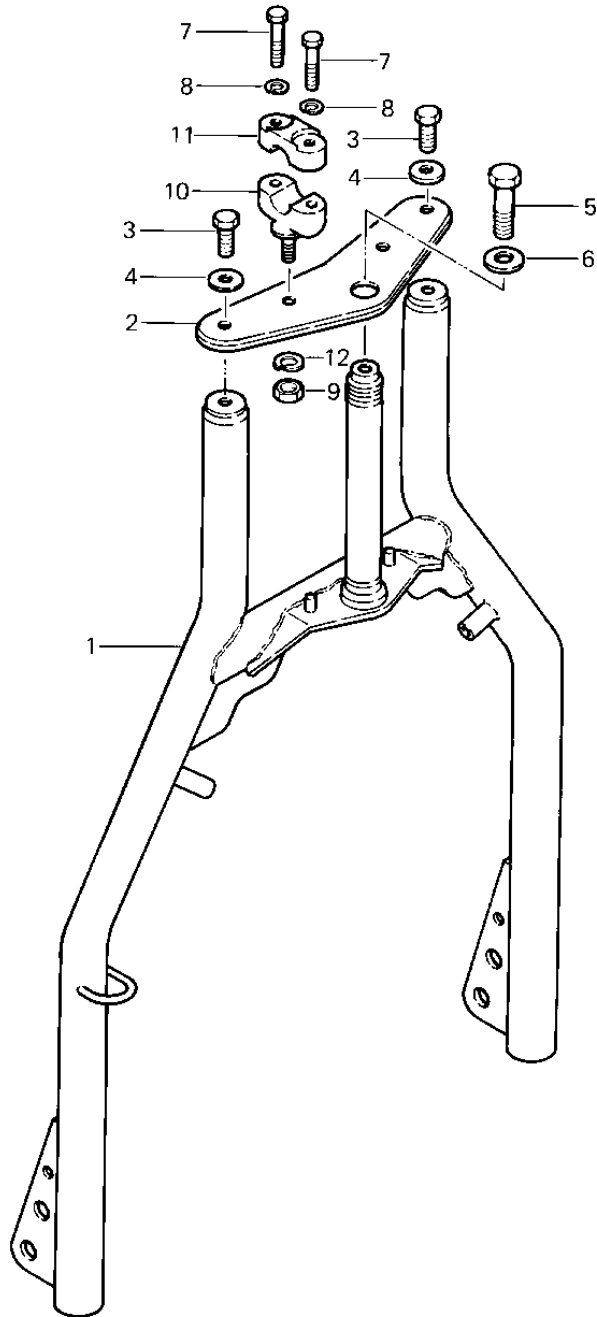

1983 KLT200 PARTS DIAGRAM

FRONT FORK

1983 KLT200 PARTS LIST

FRONT FORK

ITEM NAME	PART NUMBER	QUANTITY
FORK-FRONT,BLACK (Ref # 1)	44001-4009-8G	1
FRONT FORK,RED (Ref # 1)	44001-4009-8R	1
HOLDER-FORK UPPER (Ref # 2)	44039-4003	1
BOLT (Ref # 3)	92001-1742	2
WASHER (Ref # 4)	92022-1381	2
BOLT,STEERING STEM (Ref # 5)	44041-072	1
WASHER,STEERING STEM (Ref # 6)	44043-056	1
BOLT, HEX HEAD, 8 X 35 (Ref # 7)	114B0835	4
WASHER SPRING 8MM (Ref # 8)	461F0800	4
NUT,10MM (Ref # 9)	314B1000	2
HOLDER,HANDLEBAR,BUFF (Ref # 10)	46012-002-80	2
HOLDER UPPER HANDLBAR (Ref # 11)	46012-004	2
WASHER SPRING 10MM (Ref # 12)	461F1000	2