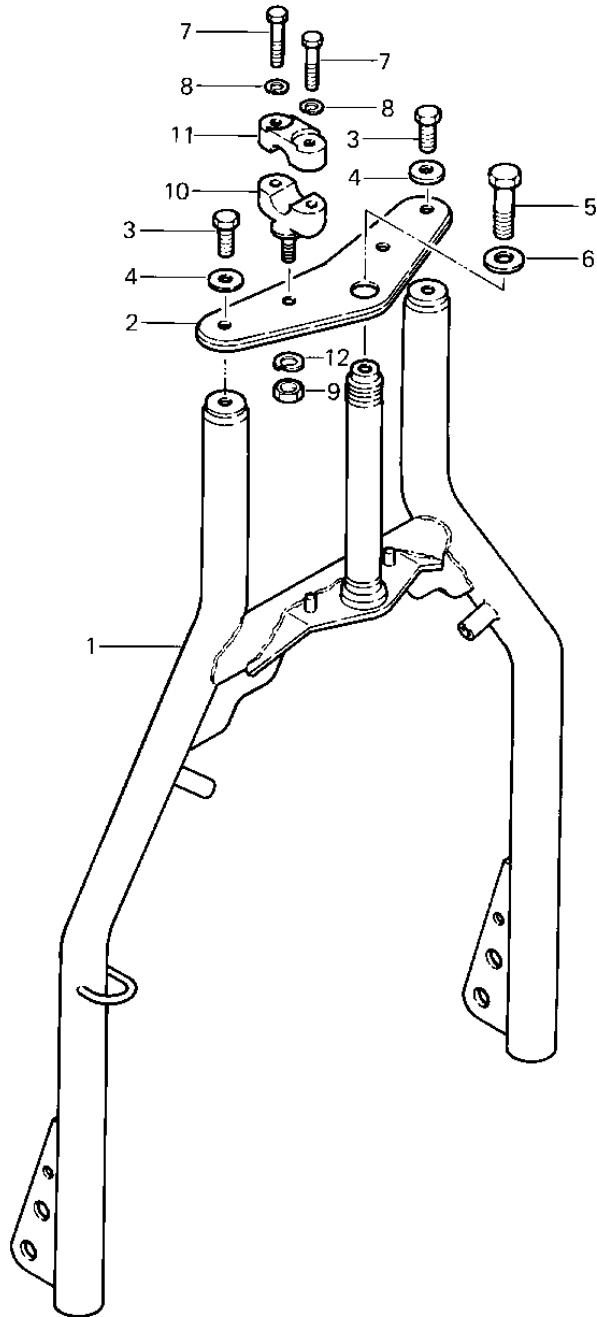

# 1983 KLT200 PARTS DIAGRAM

FRONT FORK

# 1983 KLT200 PARTS LIST

## FRONT FORK

ITEM NAME	PART NUMBER	QUANTITY
FORK-FRONT,BLACK (Ref # 1)	44001-4009-8G	1
FRONT FORK,RED (Ref # 1)	44001-4009-8R	1
HOLDER-FORK UPPER (Ref # 2)	44039-4003	1
BOLT (Ref # 3)	92001-1742	2
WASHER (Ref # 4)	92022-1381	2
BOLT,STEERING STEM (Ref # 5)	44041-072	1
WASHER,STEERING STEM (Ref # 6)	44043-056	1
BOLT, HEX HEAD, 8 X 35 (Ref # 7)	114B0835	4
WASHER SPRING 8MM (Ref # 8)	461F0800	4
NUT,10MM (Ref # 9)	314B1000	2
HOLDER,HANDLEBAR,BUFF (Ref # 10)	46012-002-80	2
HOLDER UPPER HANDLEBAR (Ref # 11)	46012-004	2
WASHER SPRING 10MM (Ref # 12)	461F1000	2