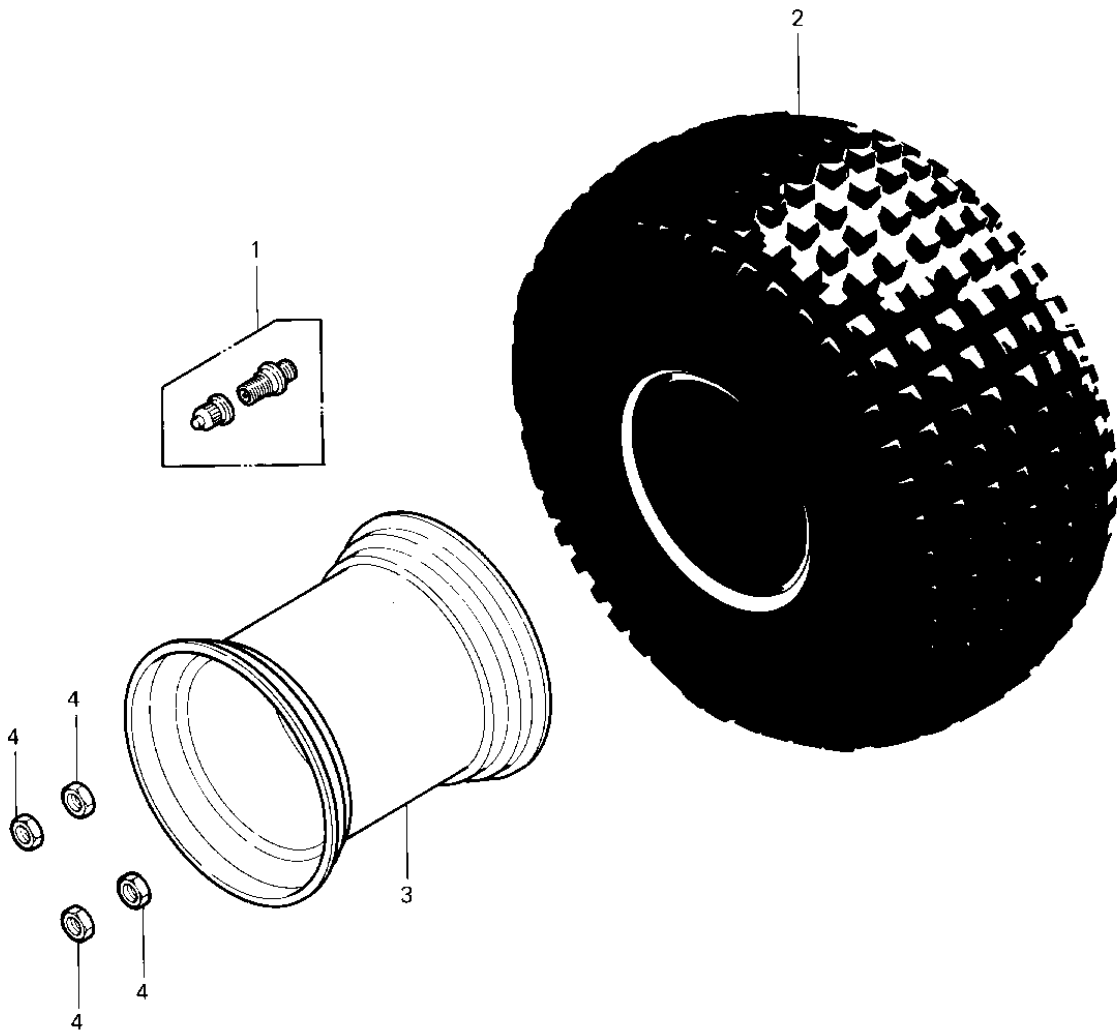

1983 KLT200 PARTS DIAGRAM

WHEELS/TIRES

1983 KLT200 PARTS LIST

WHEELS/TIRES

ITEM NAME	PART NUMBER	QUANTITY
VALVE,TIRE (Ref # 1)	16126-4001	3
TIRE 22X11-8 RADIAL R (Ref # 2)	41002-4018	3
RIM (Ref # 3)	41025-4005	3
RIM (Ref # 4)	41025-4005	12