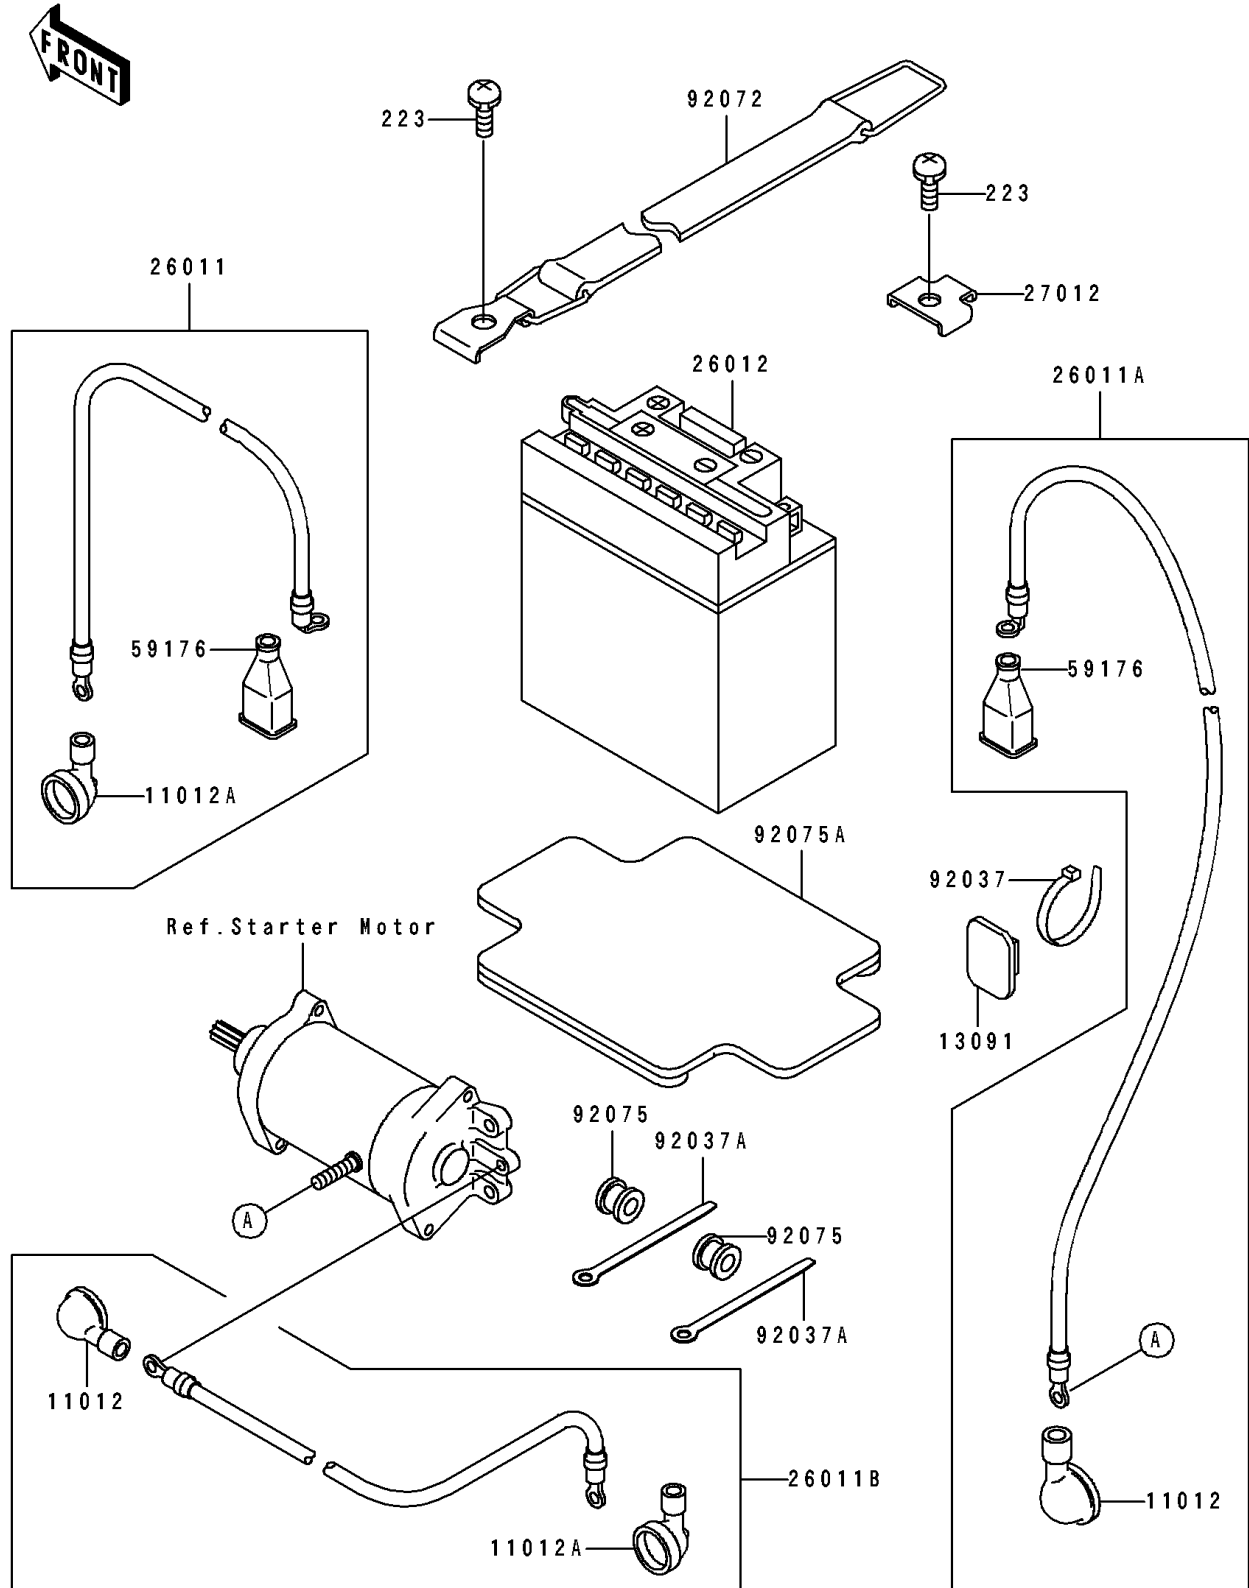

1992 750 SS PARTS DIAGRAM

Electrical Equipment

F3181

1992 750 SS PARTS LIST

Electrical Equipment

ITEM NAME	PART NUMBER	QUANTITY
CAP (Ref # 11012)	11012-3004	2
CAP,LEAD WIRE (Ref # 11012A)	11012-3726	2
HOLDER,BAND (Ref # 13091)	13091-3764	1
WIRE-LEAD,RELAY-BATTERY (Ref # 26011)	26011-3795	1
WIRE-LEAD,STARTER-BATTERY (Ref # 26011A)	26011-3796	1
WIRE-LEAD,RELAY-STARTER (Ref # 26011B)	26011-3797	1
BATTERY,YB16CL-B,12V 19AH (Ref # 26012)	26012-3720	1
HOOK (Ref # 27012)	27012-3751	2
CAP.,TERMINAL (Ref # 59176)	59176-501	2
CLAMP (Ref # 92037)	92037-1173	1
CLAMP,L=100 (Ref # 92037A)	92037-3736	2
BAND,BATTERY (Ref # 92072)	92072-3748	2
DAMPER (Ref # 92075)	92075-1650	2
DAMPER,BATTERY (Ref # 92075A)	92075-3714	1
SCREW-PAN-WS-CROS,6X14 (Ref # 223)	223R0614	4