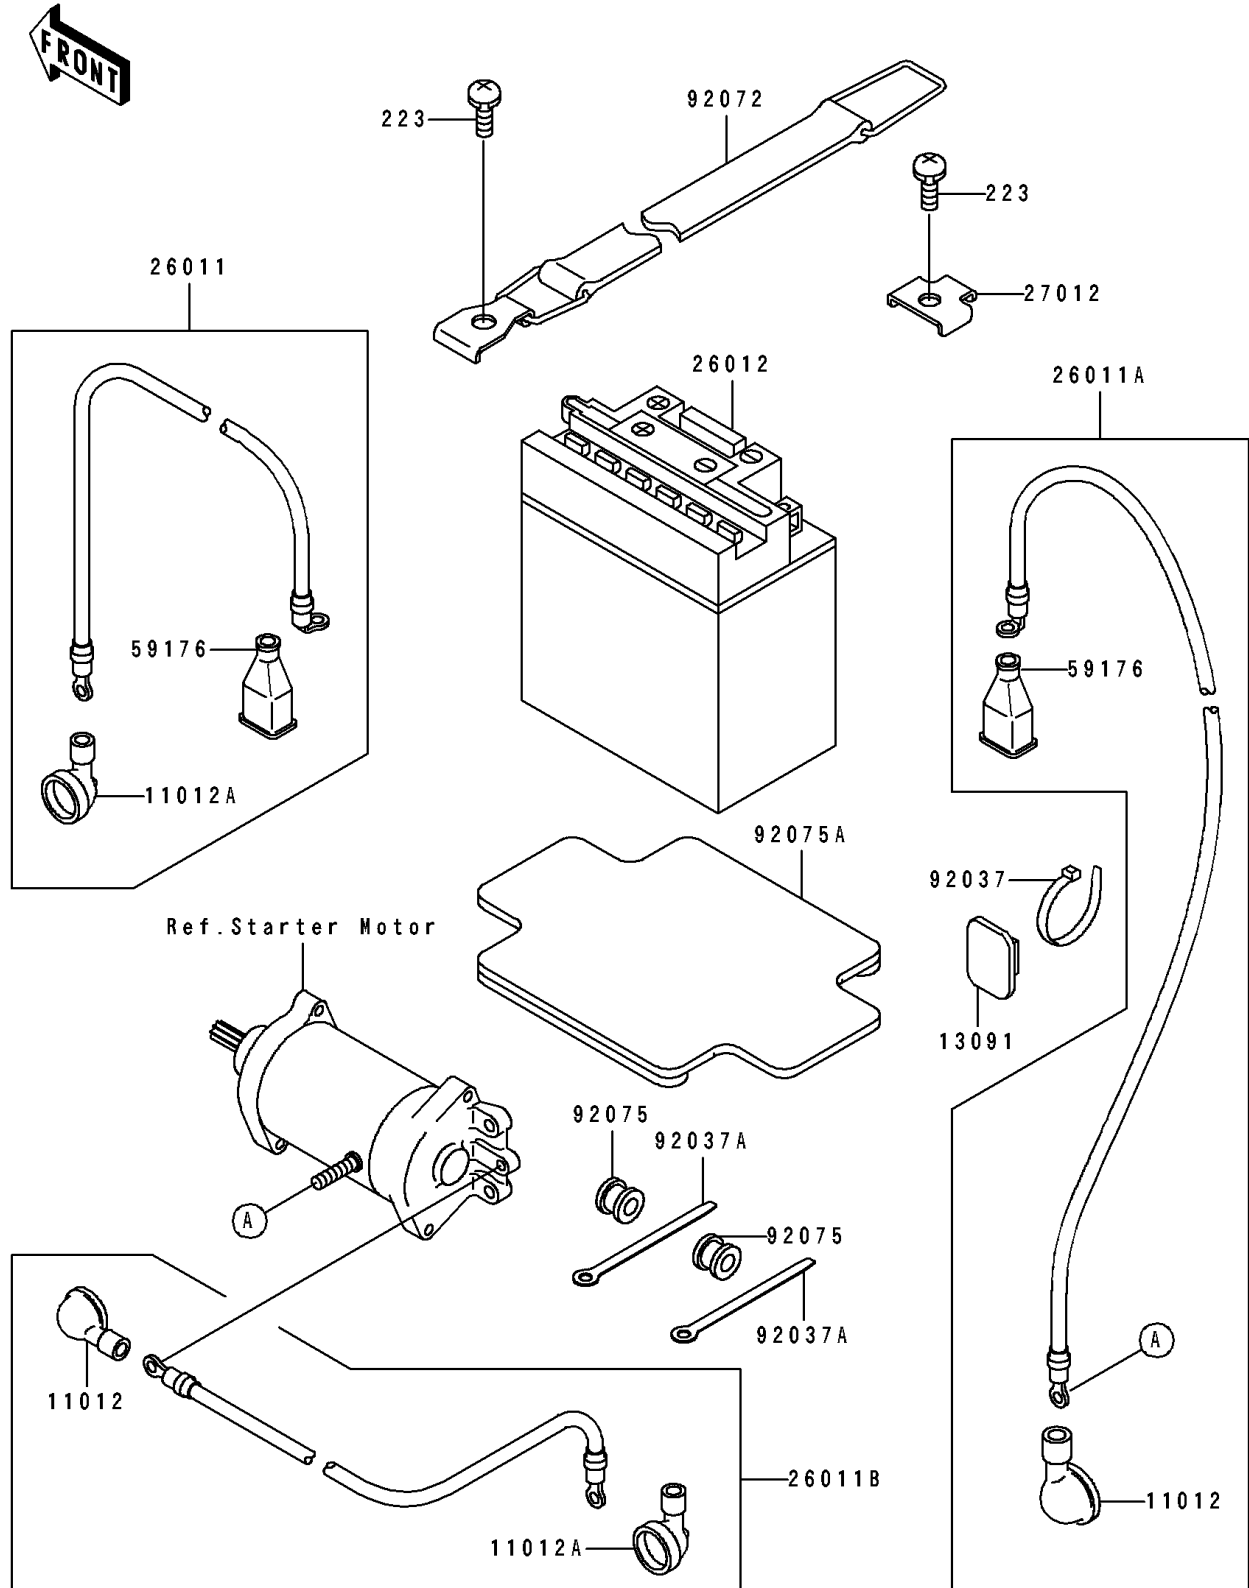

1995 750 SS PARTS DIAGRAM

Electrical Equipment

F3181

1995 750 SS PARTS LIST

Electrical Equipment

ITEM NAME	PART NUMBER	QUANTITY
CAP (Ref # 11012)	11012-3004	2
CAP,LEAD WIRE (Ref # 11012A)	11012-3726	2
HOLDER,BAND (Ref # 13091)	13091-3764	1
WIRE-LEAD,RELAY-BATTERY (Ref # 26011)	26011-3795	1
WIRE-LEAD,STARTER-BATTERY (Ref # 26011A)	26011-3796	1
WIRE-LEAD,RELAY-STARTER (Ref # 26011B)	26011-3797	1
BATTERY,YB16CL-B,12V 19AH (Ref # 26012)	26012-3720	1
HOOK (Ref # 27012)	27012-3751	2
CAP.,TERMINAL (Ref # 59176)	59176-501	2
CLAMP (Ref # 92037)	92037-1173	1
CLAMP,L=100 (Ref # 92037A)	92037-3736	2
BAND,BATTERY (Ref # 92072)	92072-3748	2
DAMPER (Ref # 92075)	92075-1650	2
DAMPER,BATTERY (Ref # 92075A)	92075-3714	1
SCREW-PAN-WS-CROS,6X14 (Ref # 223)	223R0614	4