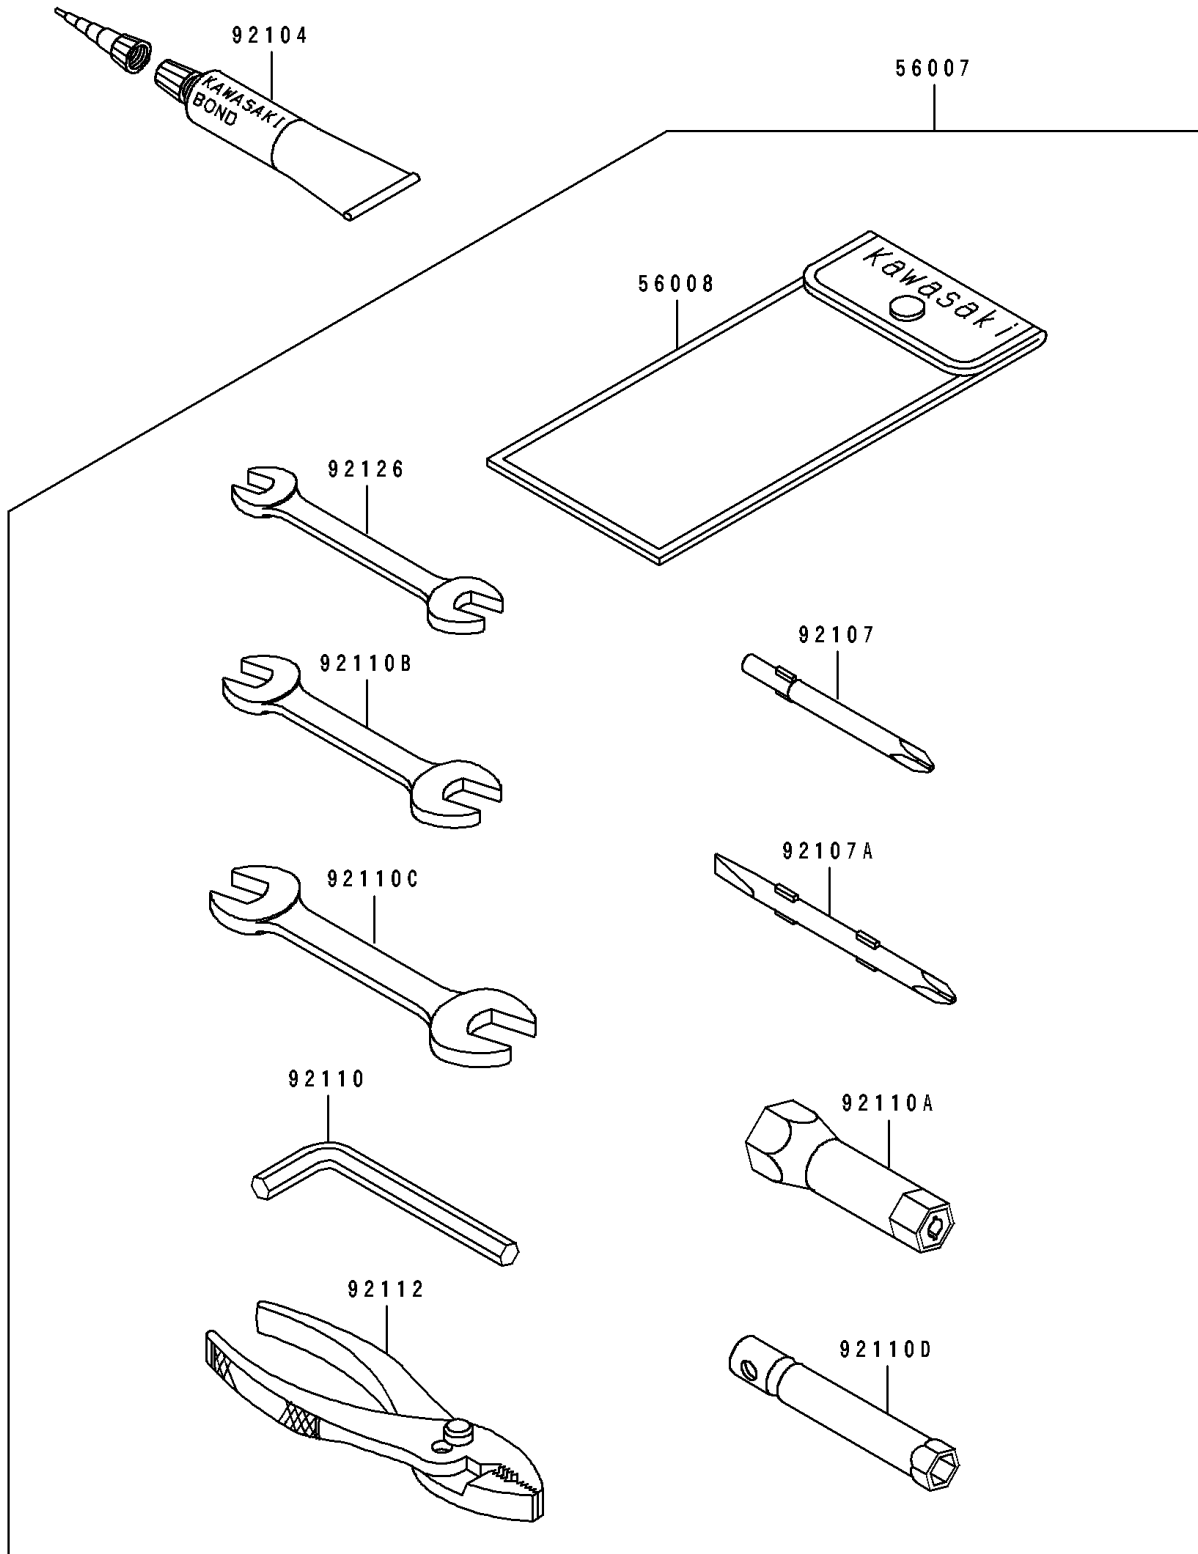

1995 750 SS PARTS DIAGRAM

Owner's Tools

F3182

1995 750 SS PARTS LIST

Owner's Tools

ITEM NAME	PART NUMBER	QUANTITY
TOOL-KIT (Ref # 56007)	56007-3710	1
BAG,TOOL (Ref # 56008)	56008-1007	1
GASKET-LIQUID,TUBE,100G,SILVER (Ref # 92104)	92104-002	AR
TOOL-DRIVER,#3PHILLIPS (Ref # 92107)	92107-005	1
TOOL-DRIVER,#2PHILLIPS&SLOT (Ref # 92107A)	92107-1051	1
TOOL-WRENCH,ALLEN,5MM (Ref # 92110)	92110-1015	1
TOOL-WRENCH,BOX,21MM (Ref # 92110A)	92110-1113	1
TOOL-WRENCH,OPEN END,10X12 (Ref # 92110B)	92110-1152	1
TOOL-WRENCH,OPEN END,14X17 (Ref # 92110C)	92110-1153	1
TOOL-WRENCH,BOX,10MM (Ref # 92110D)	92110-1156	1
TOOL-PLIERS (Ref # 92112)	92112-003	1
TOOL-WRENCH,OPEN END,8X10 (Ref # 92126)	92126-001	1