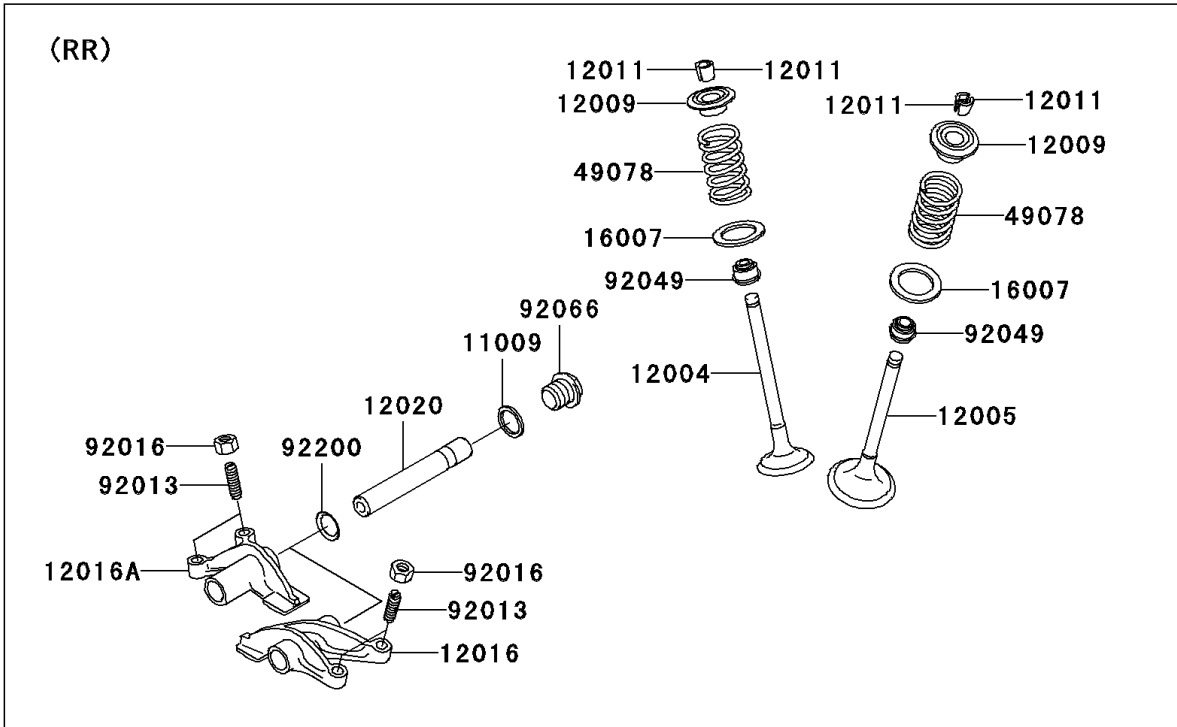

# 2008 Teryx® 750 4x4 NRA OUTDOORS™ PARTS DIAGRAM

Valve(s)

E1210

## 2008 Teryx® 750 4x4 NRA OUTDOORS™ PARTS LIST

Valve(s)

ITEM NAME	PART NUMBER	QUANTITY
GASKET,14X18X1.5 (Ref # 11009)	11009-1430	4
VALVE-INTAKE (Ref # 12004)	12004-0007	4
VALVE-EXHAUST (Ref # 12005)	12005-0047	4
RETAINER-VALVE SPRING (Ref # 12009)	12009-1056	8
COLLET (Ref # 12011)	12011-1051	16
ARM-ROCKER,EXHAUST (Ref # 12016)	12016-1128	2
ARM-ROCKER,INTAKE (Ref # 12016A)	12016-1129	2
SHAFT-ROCKER (Ref # 12020)	12020-0004	4
SEAT-SPRING,17.5X23.8X0.5 (Ref # 16007)	16007-1178	8
SPRING-ENGINE VALVE (Ref # 49078)	49078-0014	8
SCREW,6MM (Ref # 92013)	92013-009	8
NUT,6MM (Ref # 92016)	92016-061	8
SEAL-OIL,VSB58.558 (Ref # 92049)	92049-1218	8
PLUG,DRAIN (Ref # 92066)	92066-2196	4
WASHER,13X17X0.3 (Ref # 92200)	92200-1508	4