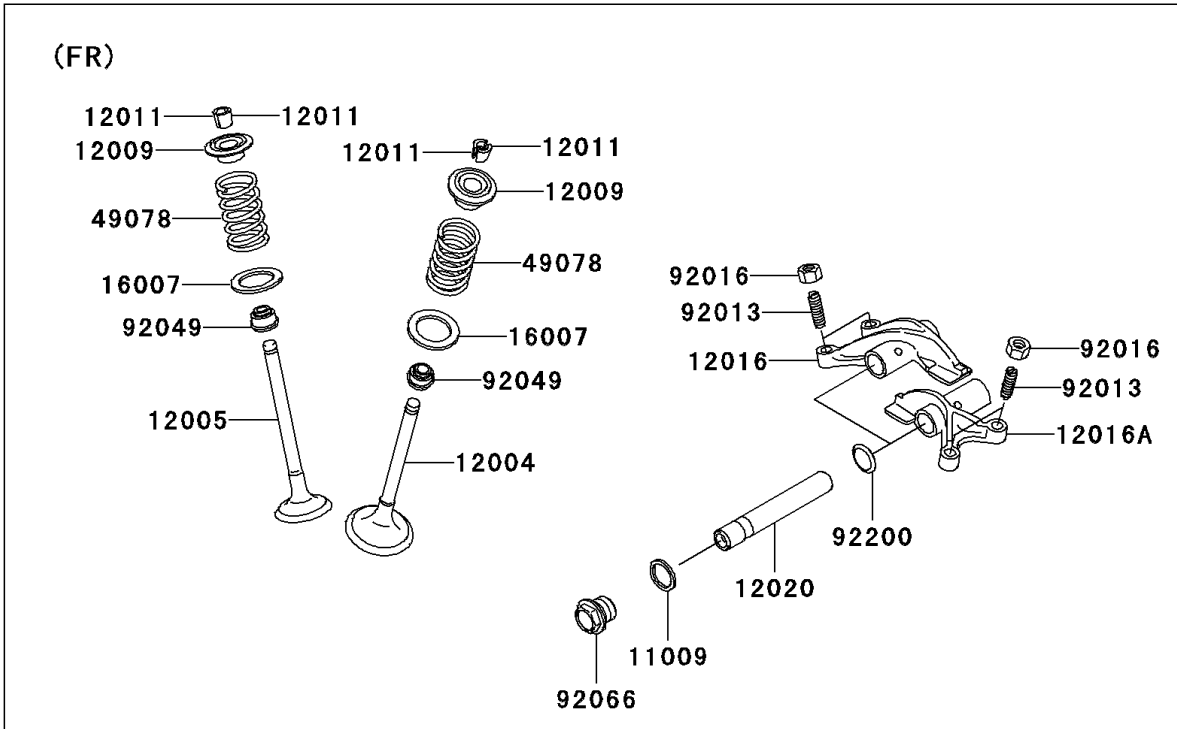

# 2008 Teryx® 750 4x4 NRA OUTDOORS™ PARTS DIAGRAM

Valve(s)

E1210

## 2008 Teryx® 750 4x4 NRA OUTDOORS™ PARTS LIST

Valve(s)

ITEM NAME	PART NUMBER	QUANTITY
GASKET,14X18X1.5 (Ref # 11009)	11009-1430	4
VALVE-INTAKE (Ref # 12004)	12004-0007	4
VALVE-EXHAUST (Ref # 12005)	12005-0047	4
RETAINER-VALVE SPRING (Ref # 12009)	12009-1056	8
COLLET (Ref # 12011)	12011-1051	16
ARM-ROCKER,EXHAUST (Ref # 12016)	12016-1128	2
ARM-ROCKER,INTAKE (Ref # 12016A)	12016-1129	2
SHAFT-ROCKER (Ref # 12020)	12020-0004	4
SEAT-SPRING,17.5X23.8X0.5 (Ref # 16007)	16007-1178	8
SPRING-ENGINE VALVE (Ref # 49078)	49078-0014	8
SCREW,6MM (Ref # 92013)	92013-009	8
NUT,6MM (Ref # 92016)	92016-061	8
SEAL-OIL,VSB58.558 (Ref # 92049)	92049-1218	8
PLUG,DRAIN (Ref # 92066)	92066-2196	4
WASHER,13X17X0.3 (Ref # 92200)	92200-1508	4