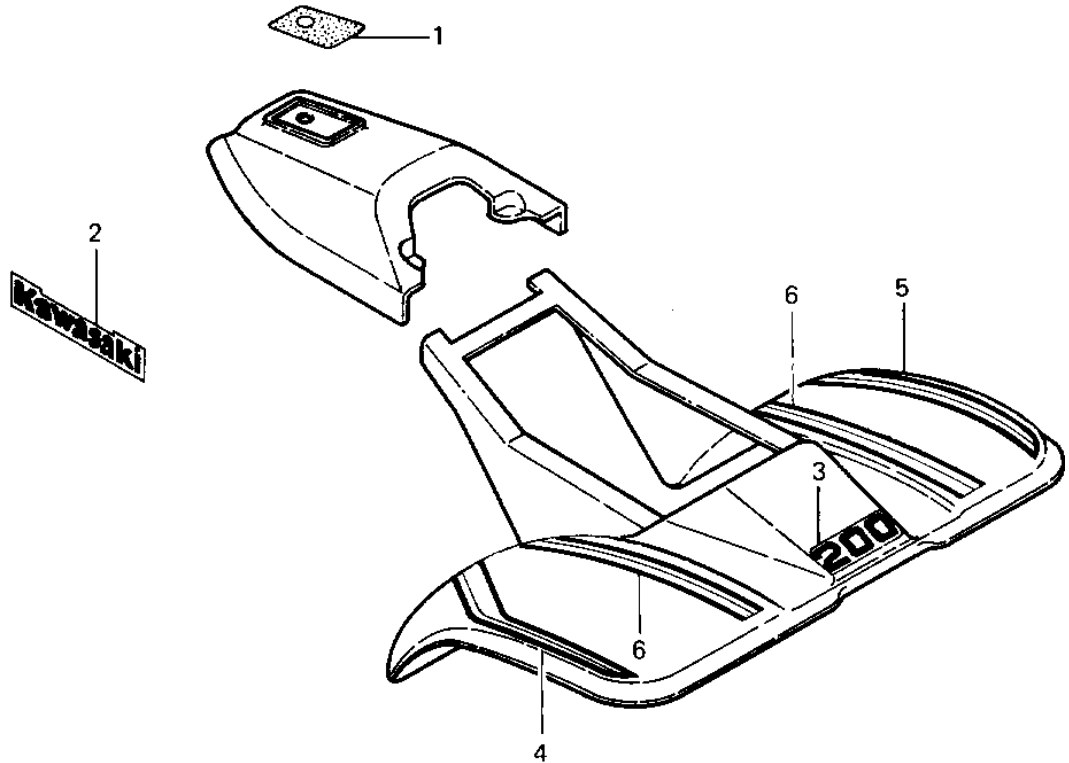

1983 KLT200 PARTS DIAGRAM

LABELS

1983 KLT200 PARTS LIST

LABELS

ITEM NAME	PART NUMBER	QUANTITY
LABEL-IGNITION PLATE (Ref # 1)	56030-4001	1
EMBLEM KAWASAKI,BLACK (Ref # 2)	56014-4034	2
EMBLEM,KAWASAKI,RED (Ref # 2)	56014-4033	2
MARK 200 BLACK (Ref # 3)	56018-4018	1
MARK 200 RED (Ref # 3)	56018-4017	1
PATTERN FENDER LH,BLK (Ref # 4)	56027-4132	1
PATTERN FENDER,LH,RED (Ref # 4)	56027-4130	1
PATTERN FENDER RH,BLK (Ref # 5)	56027-4131	1
PATTERN FENDER,RH,RED (Ref # 5)	56027-4129	1
PATTERN FENDER,BLACK (Ref # 6)	56027-4134	2
PATTERN FENDER,RED (Ref # 6)	56027-4133	2