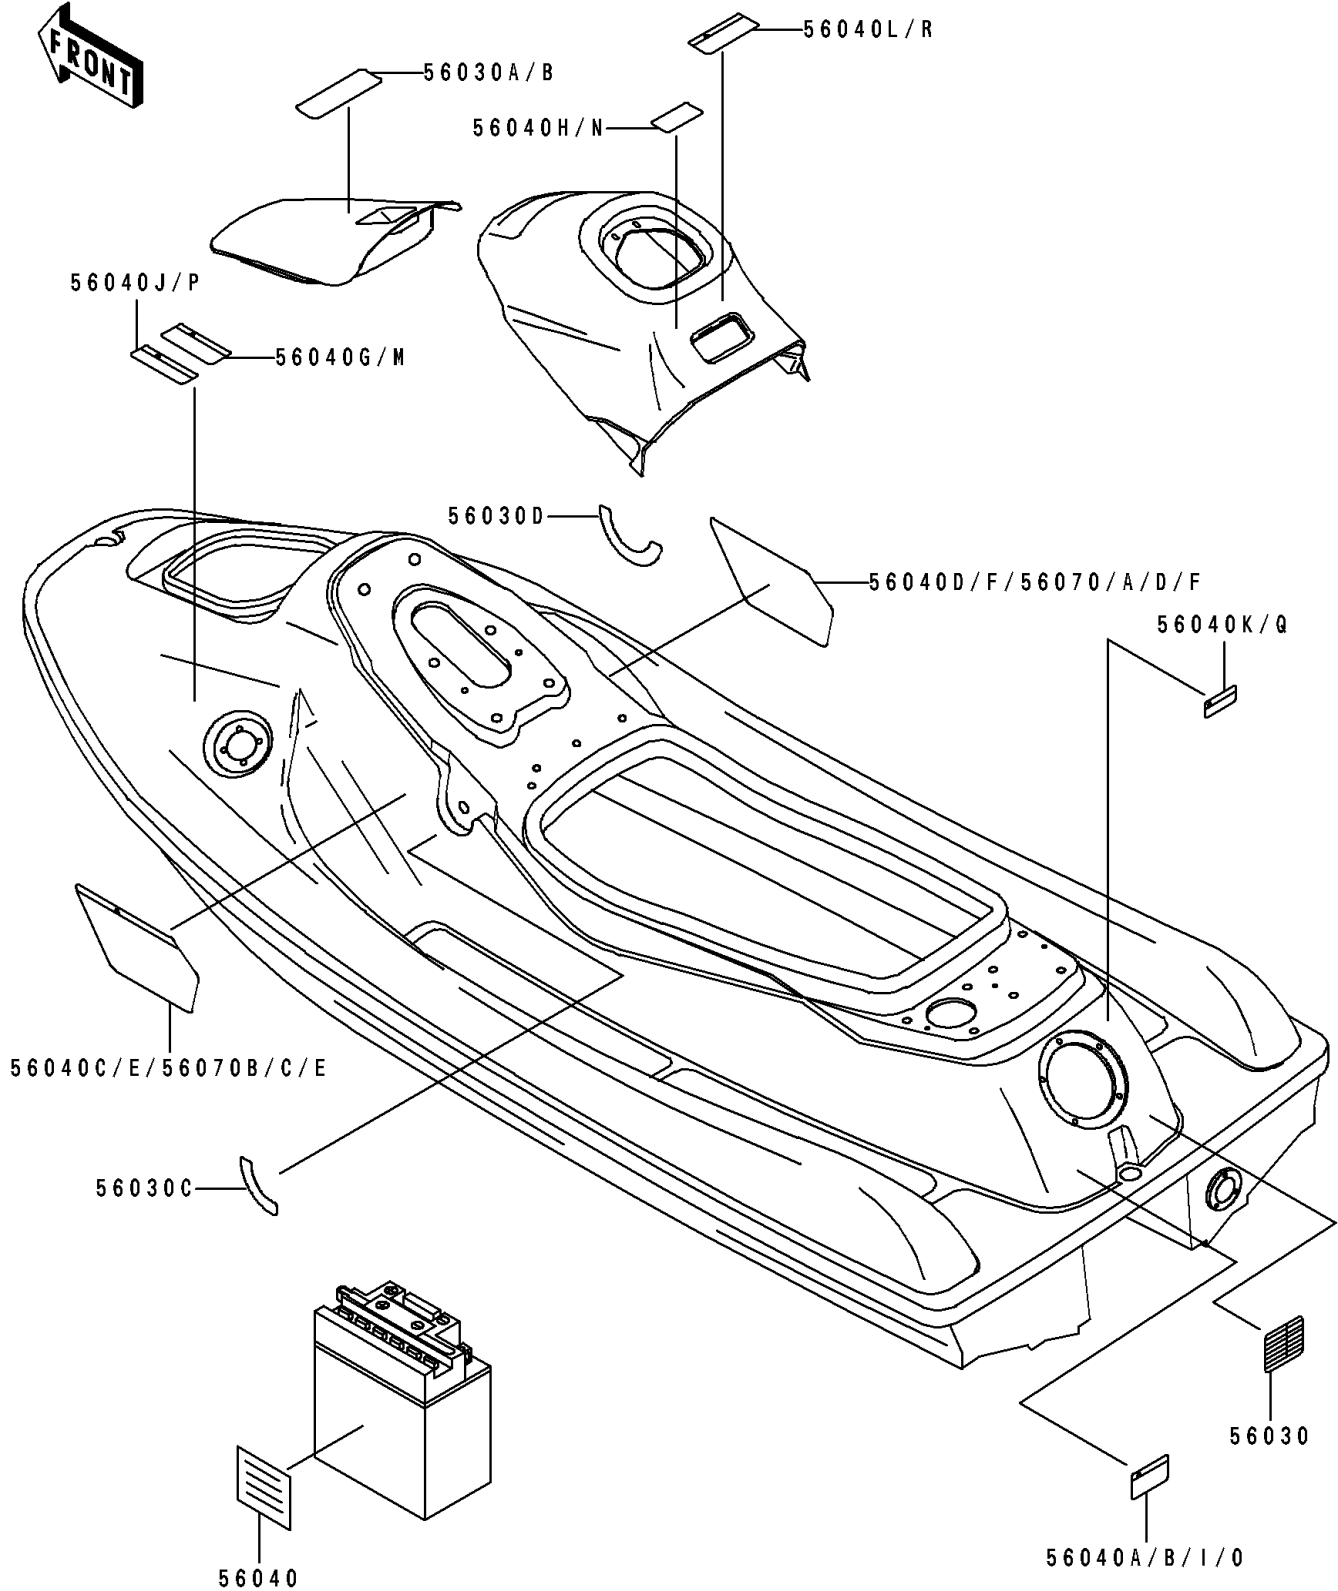

# 1993 750 SS PARTS DIAGRAM

Labels

F3183

# 1993 750 SS PARTS LIST

## Labels

| ITEM NAME                                     | PART NUMBER | QUANTITY |
|---|-------------|----------|
| LABEL,ENGLISH/FRENCH(FRENCH) (Ref # 56030)    | 56030-3758  | 1        |
| LABEL,FIRE EXTINGUISHER (Ref # 56030A)        | 56030-3790  | 1        |
| LABEL,FIRE EXTINGUISHER(FRENCH (Ref # 56030B) | 56030-3791  | 1        |
| LABEL,BATTERY CAUTION(FRENCH) (Ref # 56040)   | 56040-1106  | 1        |
| LABEL-WARNING,IMPORTANT SAFETY (Ref # 56040E) | 56040-3967  | 1        |
| LABEL-WARNING,BREAK-IN (Ref # 56040G)         | 56040-3969  | 1        |
| LABEL-WARNING,TETHER SWITCH (Ref # 56040H)    | 56040-3970  | 1        |
| LABEL-WARNING,JET PUMP (Ref # 56040I)         | 56040-3971  | 1        |
| LABEL-WARNING,GASOLINE (Ref # 56040J)         | 56040-3972  | 1        |
| LABEL-WARNING,GRAB HANDLE (Ref # 56040K)      | 56040-3973  | 1        |
| LABEL-WARNING,OVERHEAT (Ref # 56040L)         | 56040-3974  | 1        |
| LABEL,BREAK-IN(FRENCH) (Ref # 56040M)         | 56040-3975  | 1        |
| LABEL,TETHER SWITCH(FRENCH) (Ref # 56040N)    | 56040-3976  | 1        |
| LABEL,JET PUMP(FRENCH) (Ref # 56040O)         | 56040-3977  | 1        |
| LABEL,GASOLINE(FRENCH) (Ref # 56040P)         | 56040-3978  | 1        |
| LABEL,GRAB HANDLE(FRENCH) (Ref # 56040Q)      | 56040-3979  | 1        |
| LABEL,OVERHEAT(FRENCH) (Ref # 56040R)         | 56040-3980  | 1        |
| LABEL-WARNING,IMPORTANT SAFETY (Ref # 56070)  | 56070-3702  | 1        |
| LABEL,IMPORTANT SAFETY(FRENCH) (Ref # 56070A) | 56070-3709  | 1        |
| LABEL,IMPORTANT SAFETY(FRENCH) (Ref # 56070B) | 56070-3722  | 1        |