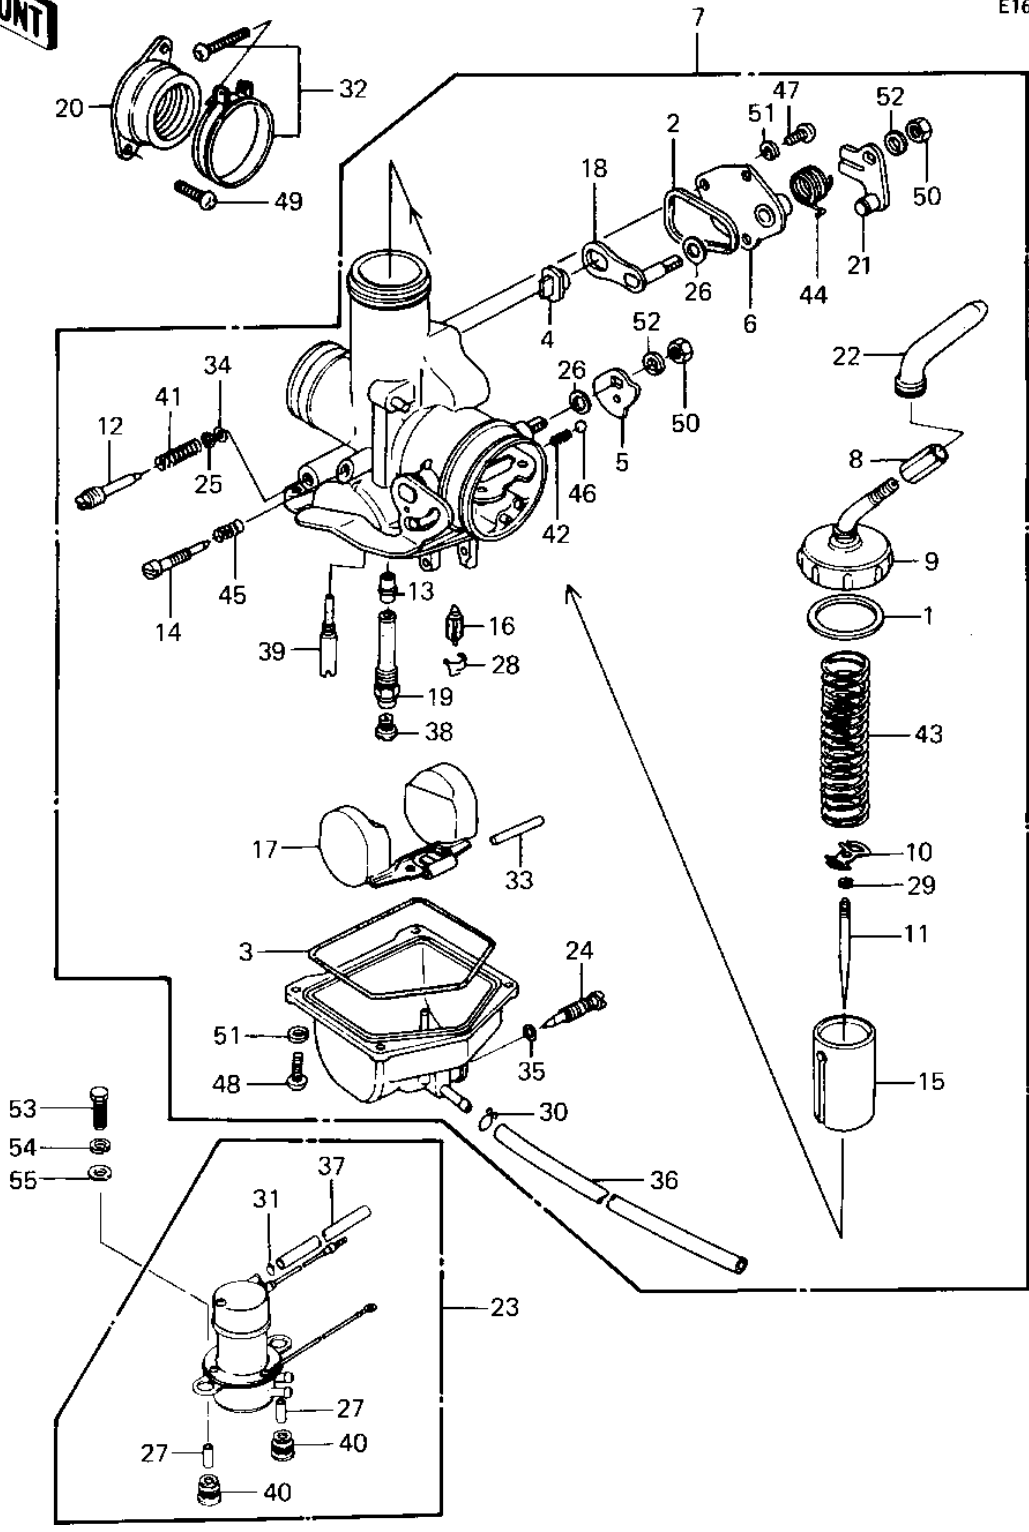

1983 KLT200 PARTS DIAGRAM

CARBURETOR/FUEL PUMP ('83 KLT200-C)

E1611-0105

1983 KLT200 PARTS LIST

CARBURETOR/FUEL PUMP ('83 KLT200-C)

ITEM NAME	PART NUMBER	QUANTITY
GASKET-MIXING CHAMBER (Ref # 1)	11009-1278	1
GASKET-FAST IDLE (Ref # 2)	11009-1279	1
"O" RING,FLOAT BALL (Ref # 3)	16019-024	1
GUIDE-THROTTLE (Ref # 4)	13070-1060	1
PLATE-CHOKE CAM (Ref # 5)	13169-1492	1
COVER-FAST IDLE (Ref # 6)	14025-1452	1
CARBURETOR (Ref # 7)	16001-1911	1
ADJUSTER,CABLE (Ref # 8)	16002-1002	1
CHAMBER-MIXING, TOP (Ref # 9)	16005-1014	1
SEAT-SPRING, THROTTLE (Ref # 10)	16007-1049	1
NEEDLE-JET (Ref # 11)	16009-1104	1
SCREW, PILOT ADJUST (Ref # 12)	16014-1029	1
NEEDLE JET (Ref # 13)	16017-1001	1
SCREW-THROTTLE STOP (Ref # 14)	16021-1037	1
VALVE-THROTTLE,#2 (Ref # 15)	16025-1064	1
FLOAT VALVE (Ref # 16)	16030-1007	1
FLOAT (Ref # 17)	16031-1001	1
SHAFT-CARB, FAST IDLE (Ref # 18)	16041-1026	1
HOLDER-NEEDLE JET (Ref # 19)	16065-1053	1
HOLDER-CARBURETOR (Ref # 20)	16065-1064	1
ARM-IDLE PLATE (Ref # 21)	21083-1013	1
CAP,CABLE ADJUSTER (Ref # 22)	49006-1007	1
PUMP-FUEL (Ref # 23)	49040-1006	1
SCREW,DRAIN (Ref # 24)	92009-1095	1
WASHER,PLAIN (Ref # 25)	92022-1003	1
WASHER-CHOKE CAM (Ref # 26)	92022-1308	2
COLLAR,6X22 (Ref # 27)	92027-1581	2
CLIP,FLOAT VALVE (Ref # 28)	16044-007	1
CIRCLIP,JET NEEDLE (Ref # 29)	92037-1039	1

1983 KLT200 PARTS LIST

CARBURETOR/FUEL PUMP ('83 KLT200-C)

ITEM NAME	PART NUMBER	QUANTITY
WASHER,6.5X16X2 (Ref # 55)	92022-1565	2