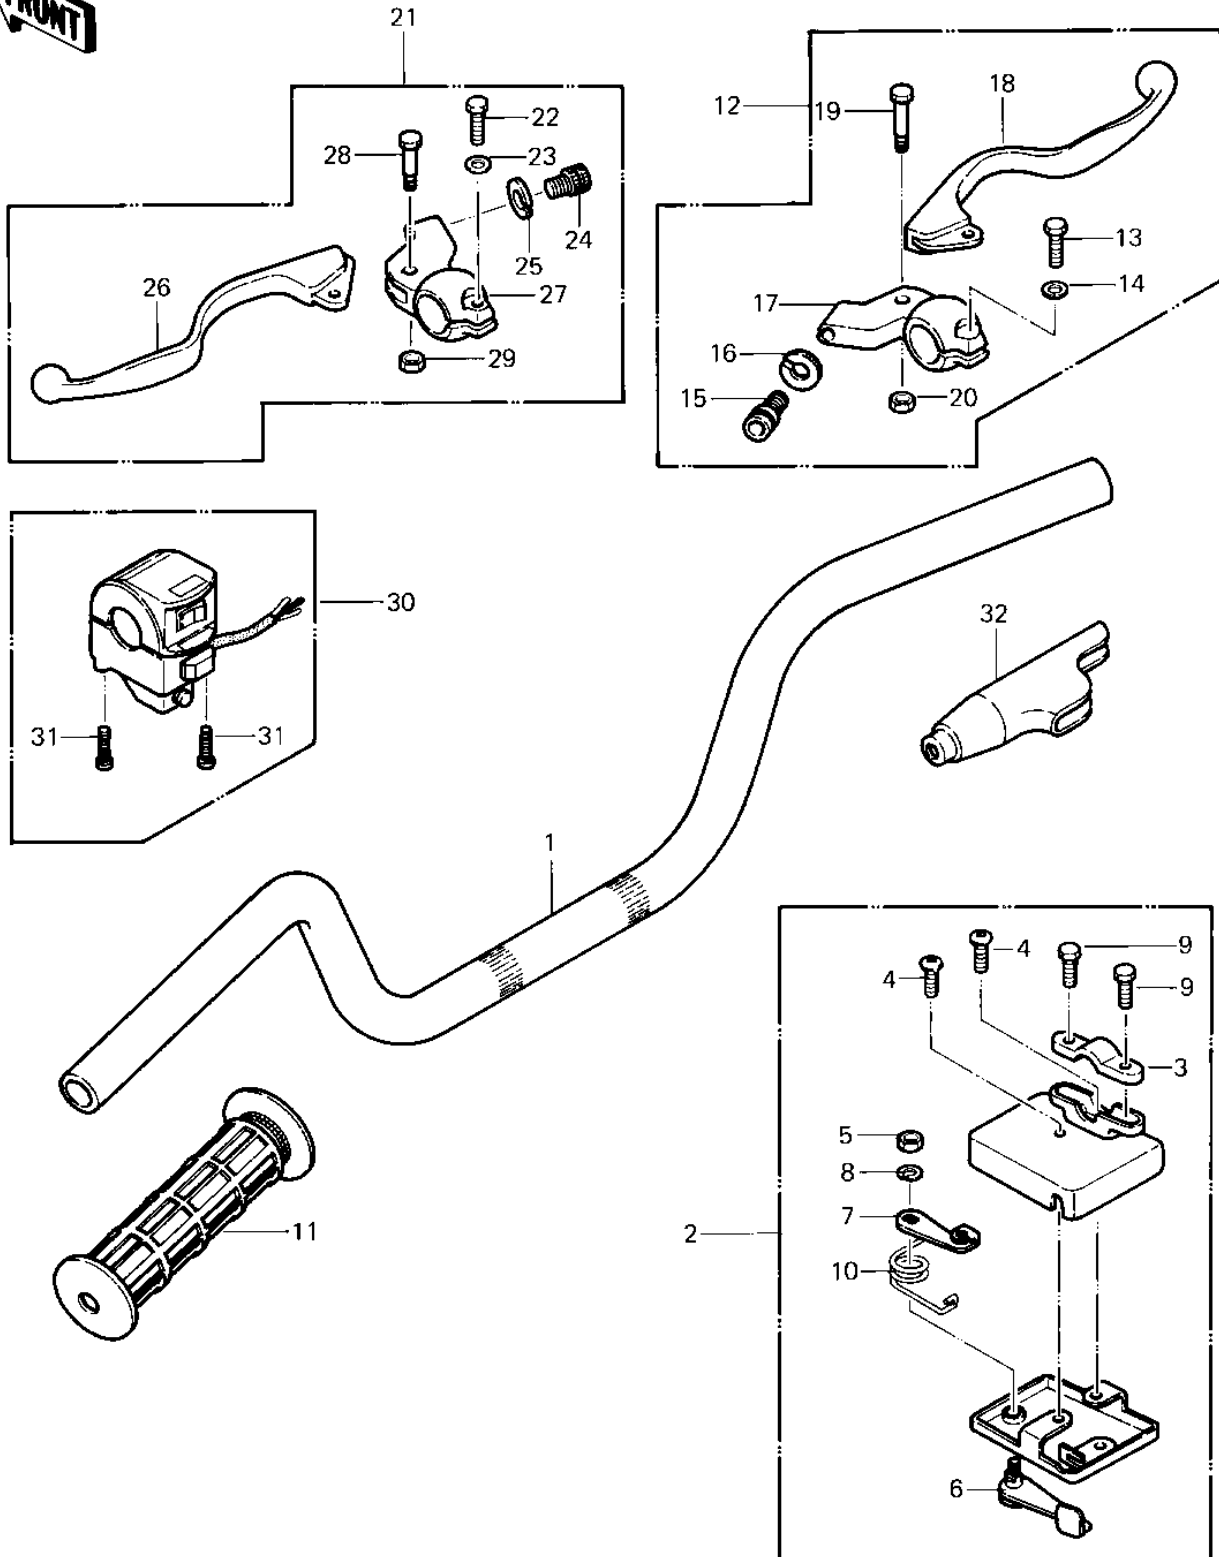

1983 KLT200 PARTS DIAGRAM

HANDLEBAR ('83 KLT200-C1)

1983 KLT200 PARTS LIST

HANDLEBAR ('83 KLT200-C1)

ITEM NAME	PART NUMBER	QUANTITY
HANDLEBAR (Ref # 1)	46003-4004	1
LEVER-ASSY-THROTTLE (Ref # 2)	39074-4001	1
HOLDER,THROTTLE LEVER (Ref # 3)	13091-4002	1
SCREW PAN HEAD 6X10 (Ref # 4)	220B0610	2
NUT 6MM (Ref # 5)	311B0600	1
LEVER THROTTLE OUTER (Ref # 6)	39075-4001	1
LEVER THROTTLE INNER (Ref # 7)	39075-4002	1
WASHER SPRING 6MM (Ref # 8)	461F0600	1
BOLT HEX HEAD (Ref # 9)	92001-4011	2
SPRING RETURN (Ref # 10)	92081-4007	1
GRIP,RH (Ref # 11)	46075-4003	1
LEVER ASSY,FRONT BRK (Ref # 12)	46076-1010	1
BOLT HEX HEAD 6X25 (Ref # 13)	110N0625	1
WASHER PLAIN 6MM (Ref # 14)	410B0600	1
SCREW CABLE ADJUST (Ref # 15)	46055-003	1
NUT-LOCK (Ref # 16)	46056-005	1
HOLDER,FR LEVER,F.BLK (Ref # 17)	46060-011-21	1
LEVER,FRONT BRAKE (Ref # 18)	46092-1014	1
BOLT,HEX HEAD,5X22 (Ref # 19)	92007-046	1
NUT-LOCK,5MM (Ref # 20)	92019-014	1
LEVER ASSY,CLUTCH (Ref # 21)	46076-1011	1
BOLT HEX HEAD 6X25 (Ref # 22)	110N0625	1
WASHER PLAIN 6MM (Ref # 23)	410B0600	1
SCREW CABLE ADJUST (Ref # 24)	46055-003	1
NUT-LOCK (Ref # 25)	46056-005	1
LEVER,CLUTCH (Ref # 26)	46092-1015	1
HOLDER,CL LEVER,F.BLK (Ref # 27)	46094-015-21	1
BOLT,HEX HEAD,5X22 (Ref # 28)	92007-046	1
NUT-LOCK,5MM (Ref # 29)	92019-014	1