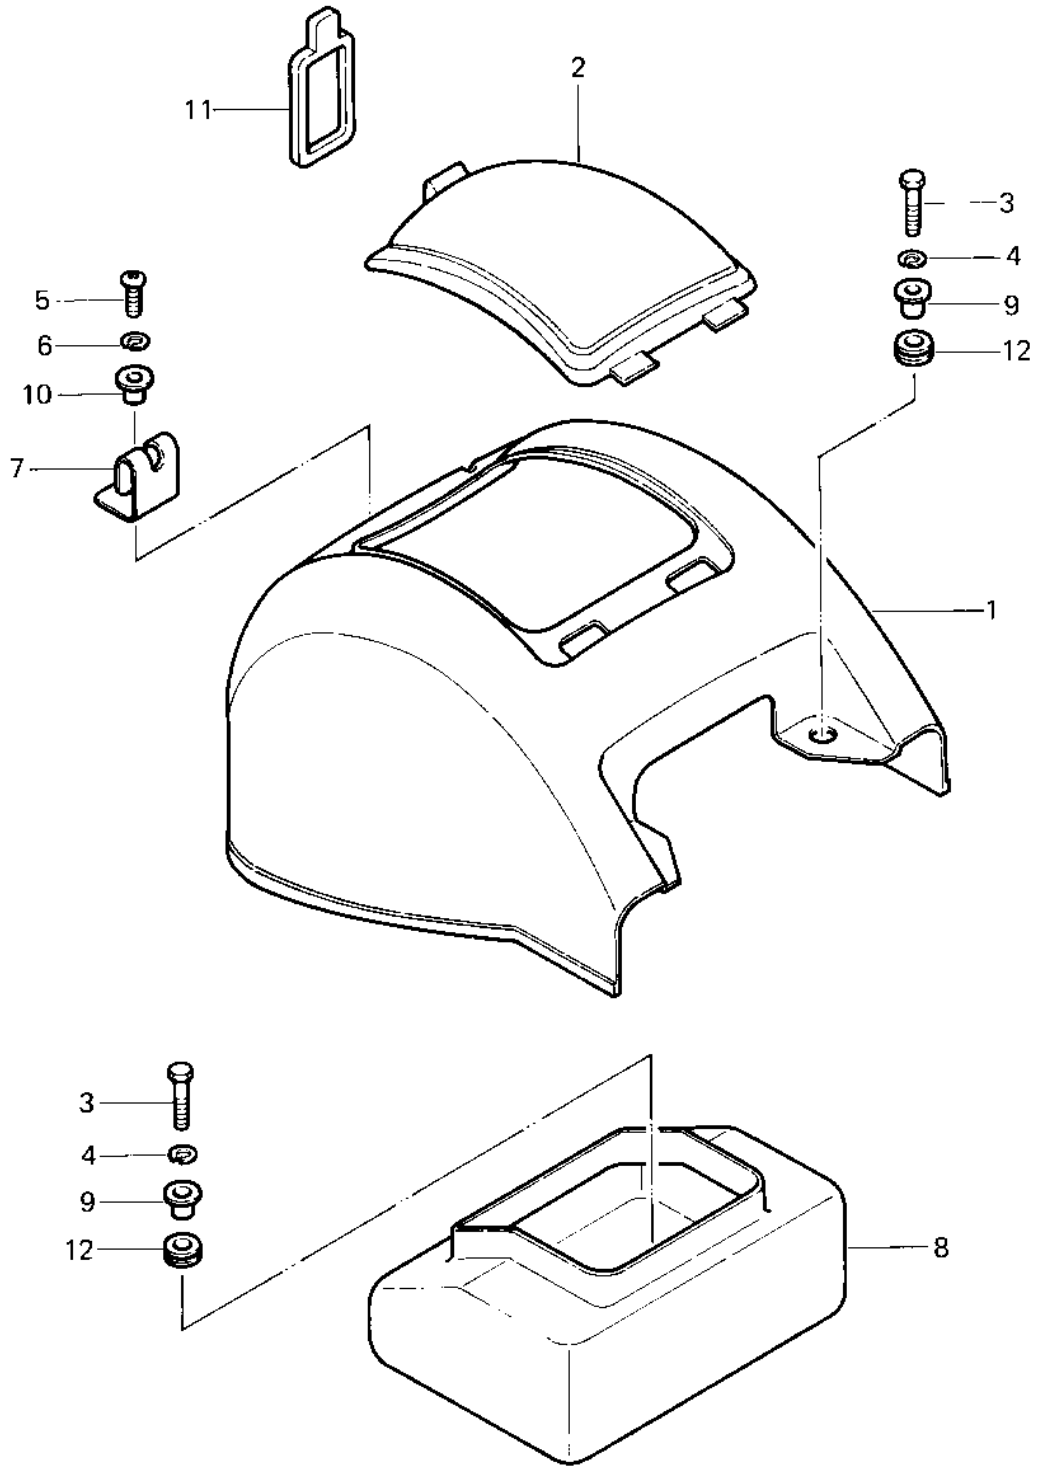

1983 KLT200 PARTS DIAGRAM

COVER

1983 KLT200 PARTS LIST

COVER

ITEM NAME	PART NUMBER	QUANTITY
COVER,FR,BLACK (Ref # 1)	14025-4024-6D	1
COVER,FR,RED (Ref # 1)	14025-4024-8S	1
COVER,STORAGE (Ref # 2)	14025-4025	1
BOLT-UPSET (Ref # 3)	112G0625	4
WASHER SPRING 6MM (Ref # 4)	461F0600	4
SCREW PAN HEAD 6X14 (Ref # 5)	220B0614	1
WASHER SPRING 6MM (Ref # 6)	461F0600	1
HOOK,BAND BLACK (Ref # 7)	27012-4011	1
CASE,TRUNK (Ref # 8)	32099-4011	1
COLLAR (Ref # 9)	92027-194	4
COLLAR,L=5 (Ref # 10)	92027-4020	1
BAND (Ref # 11)	92072-4008	1
DAMPER RUBBER (Ref # 12)	92075-112	4