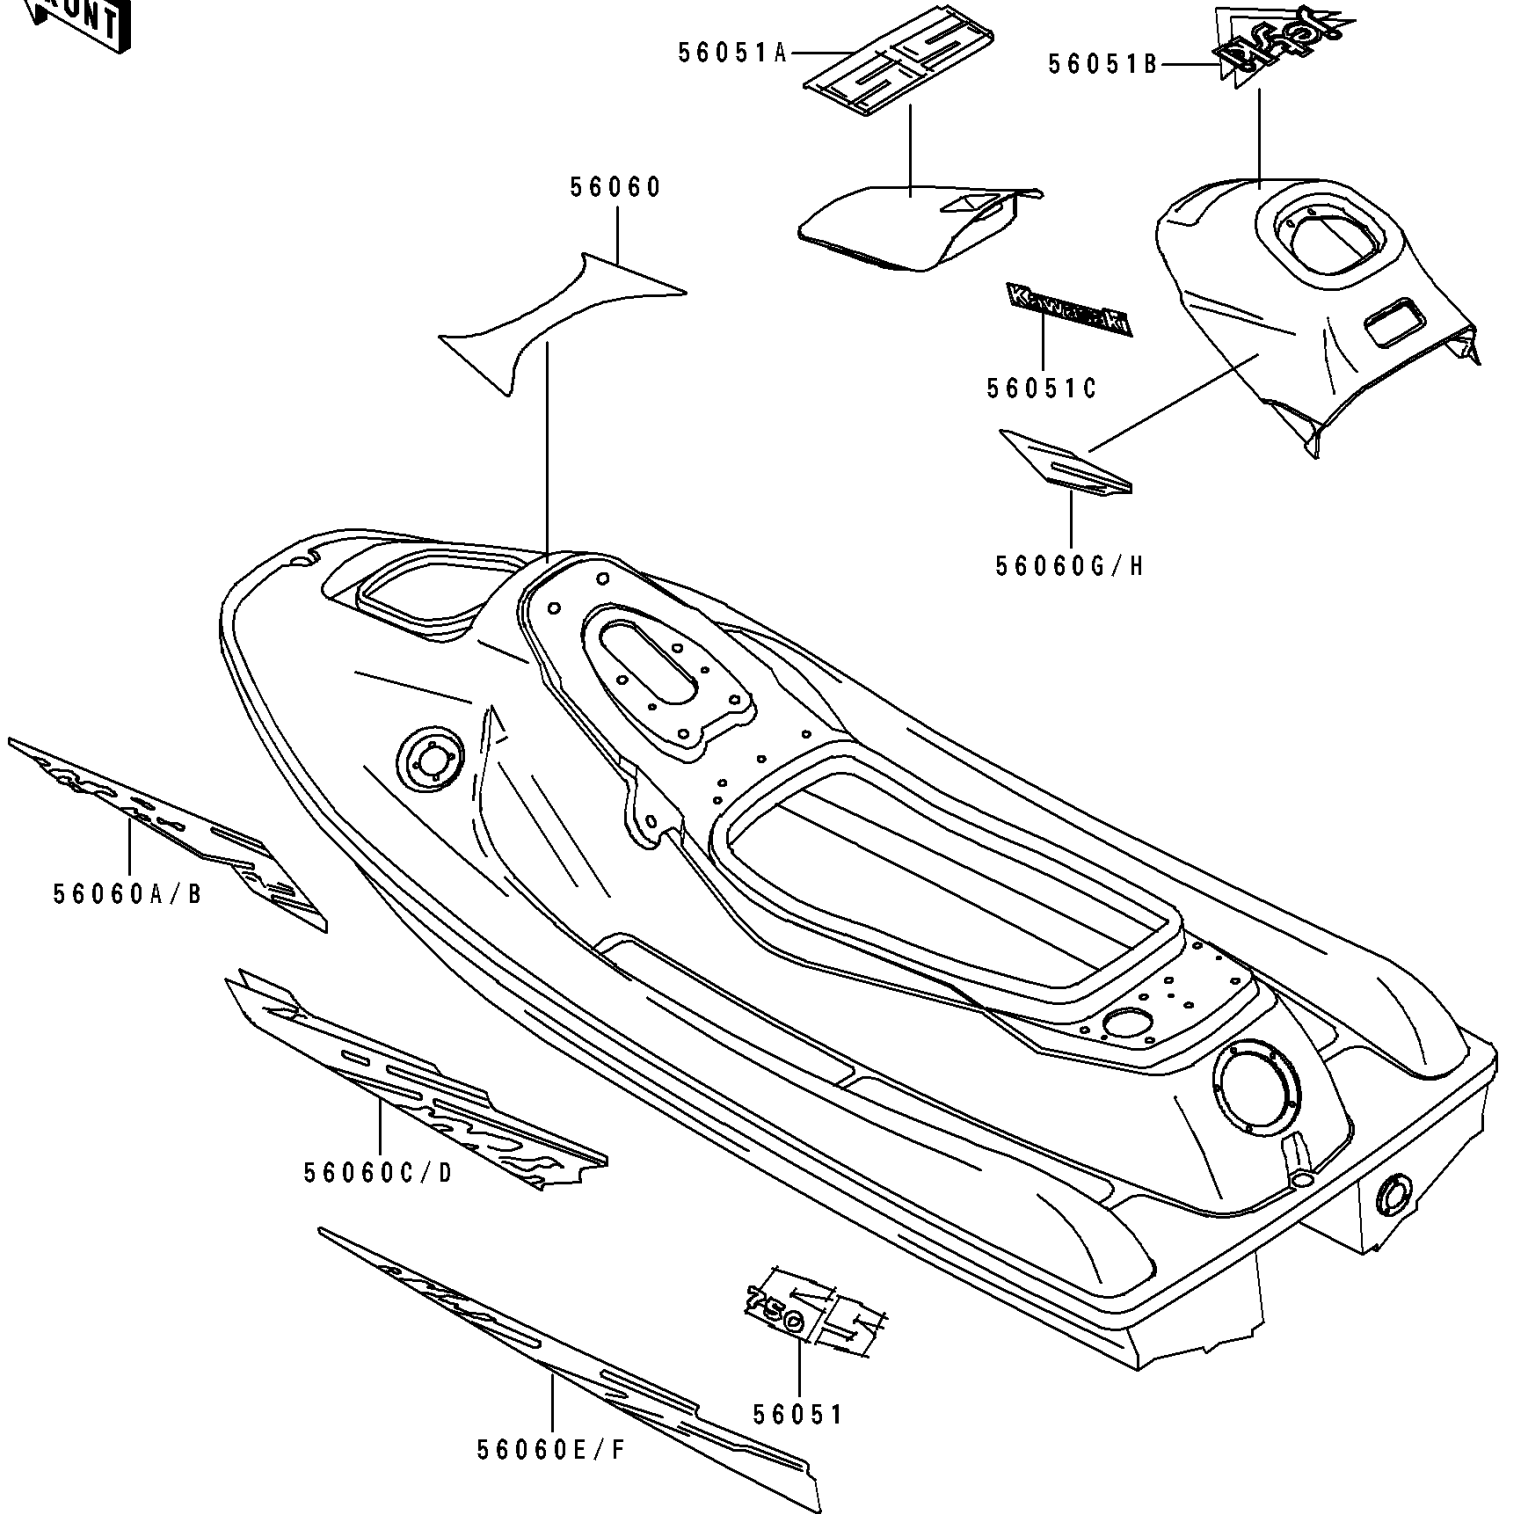

1994 750 SS PARTS DIAGRAM

Decals(JH750-A3/A4)

F3880B

1994 750 SS PARTS LIST

Decals(JH750-A3/A4)

ITEM NAME	PART NUMBER	QUANTITY
MARK,DECK,SS (Ref # 56051)	56051-1020	2
MARK,HATCH COVER,SS (Ref # 56051A)	56051-1021	1
MARK,HANDLE COVER,JET SKI (Ref # 56051B)	56051-1022	1
MARK,KAWASAKI (Ref # 56051C)	56051-1023	2
PATTERN,DECK (Ref # 56060)	56060-1204	1
PATTERN,DECK,FR,LH (Ref # 56060A)	56060-1693	1
PATTERN,DECK,FR,RH (Ref # 56060B)	56060-1694	1
PATTERN,DECK,CNT,LH (Ref # 56060C)	56060-1695	1
PATTERN,DECK,CNT,RH (Ref # 56060D)	56060-1696	1
PATTERN,DECK,RR,LH (Ref # 56060E)	56060-1697	1
PATTERN,DECK,RR,RH (Ref # 56060F)	56060-1698	1
PATTERN,HANDLE COVER,LH (Ref # 56060G)	56060-1699	1
PATTERN,HANDLE COVER,RH (Ref # 56060H)	56060-1700	1