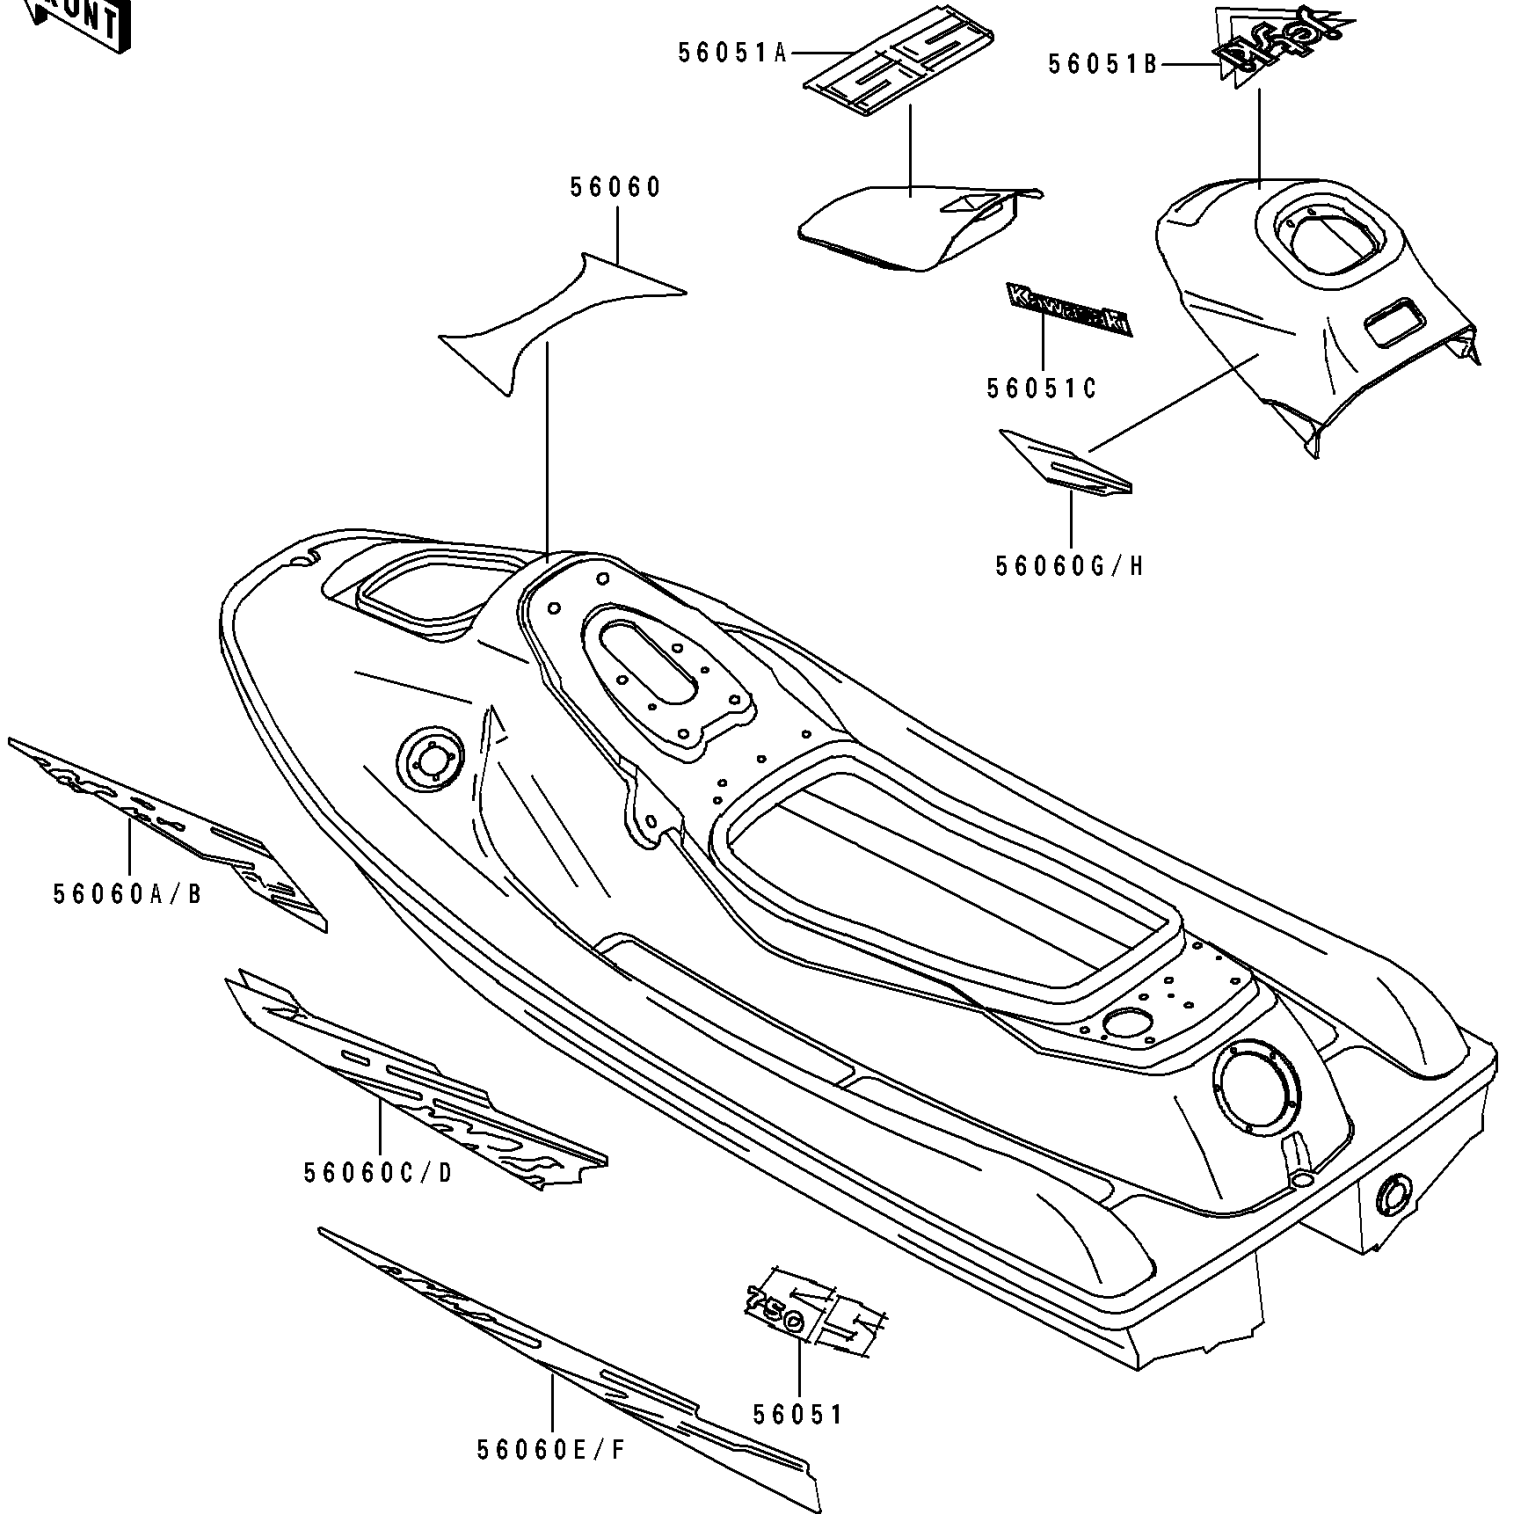

# 1995 750 SS PARTS DIAGRAM

Decals(JH750-A3/A4)

F3880B

## 1995 750 SS PARTS LIST

Decals(JH750-A3/A4)

ITEM NAME	PART NUMBER	QUANTITY
MARK,DECK,SS (Ref # 56051)	56051-1020	2
MARK,HATCH COVER,SS (Ref # 56051A)	56051-1021	1
MARK,HANDLE COVER,JET SKI (Ref # 56051B)	56051-1022	1
MARK,KAWASAKI (Ref # 56051C)	56051-1023	2
PATTERN,DECK (Ref # 56060)	56060-1204	1
PATTERN,DECK,FR,LH (Ref # 56060A)	56060-1693	1
PATTERN,DECK,FR,RH (Ref # 56060B)	56060-1694	1
PATTERN,DECK,CNT,LH (Ref # 56060C)	56060-1695	1
PATTERN,DECK,CNT,RH (Ref # 56060D)	56060-1696	1
PATTERN,DECK,RR,LH (Ref # 56060E)	56060-1697	1
PATTERN,DECK,RR,RH (Ref # 56060F)	56060-1698	1
PATTERN,HANDLE COVER,LH (Ref # 56060G)	56060-1699	1
PATTERN,HANDLE COVER,RH (Ref # 56060H)	56060-1700	1