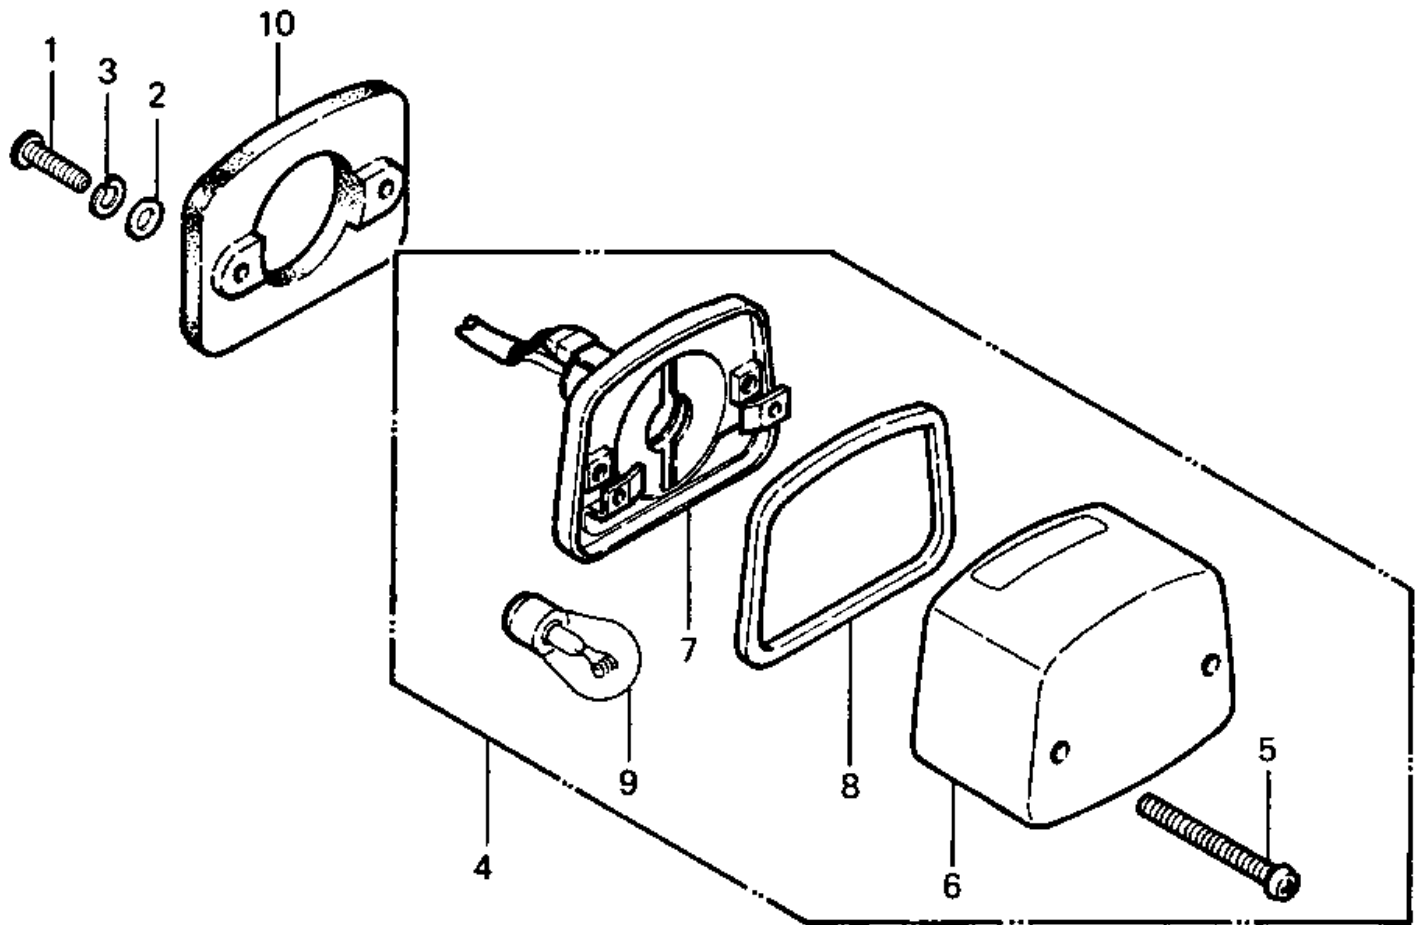

1983 KLT200 PARTS DIAGRAM

TAILLIGHT ('83 KLT200-C1)

1983 KLT200 PARTS LIST

TAILLIGHT ('83 KLT200-C1)

ITEM NAME	PART NUMBER	QUANTITY
SCREW PAN HEAD 5X18 (Ref # 1)	220B0518	2
WASHER PLAIN 5MM (Ref # 2)	410B0500	2
WASHER SPRING 5MM (Ref # 3)	461F0500	2
LAMP, TAIL (Ref # 4)	23025-4001	1
SCREW-PAN-CROS (Ref # 5)	220B0330	2
LENS, TAIL LAMP (Ref # 6)	23026-040	1
CASE, TAIL LAMP (Ref # 7)	23027-044	1
GASKET, TAIL LIGHT (Ref # 8)	23028-020	1
BULB, 12V 32/3CP (Ref # 9)	92069-059	1
DAMPER RUBBER (Ref # 1)	92075-4014	1