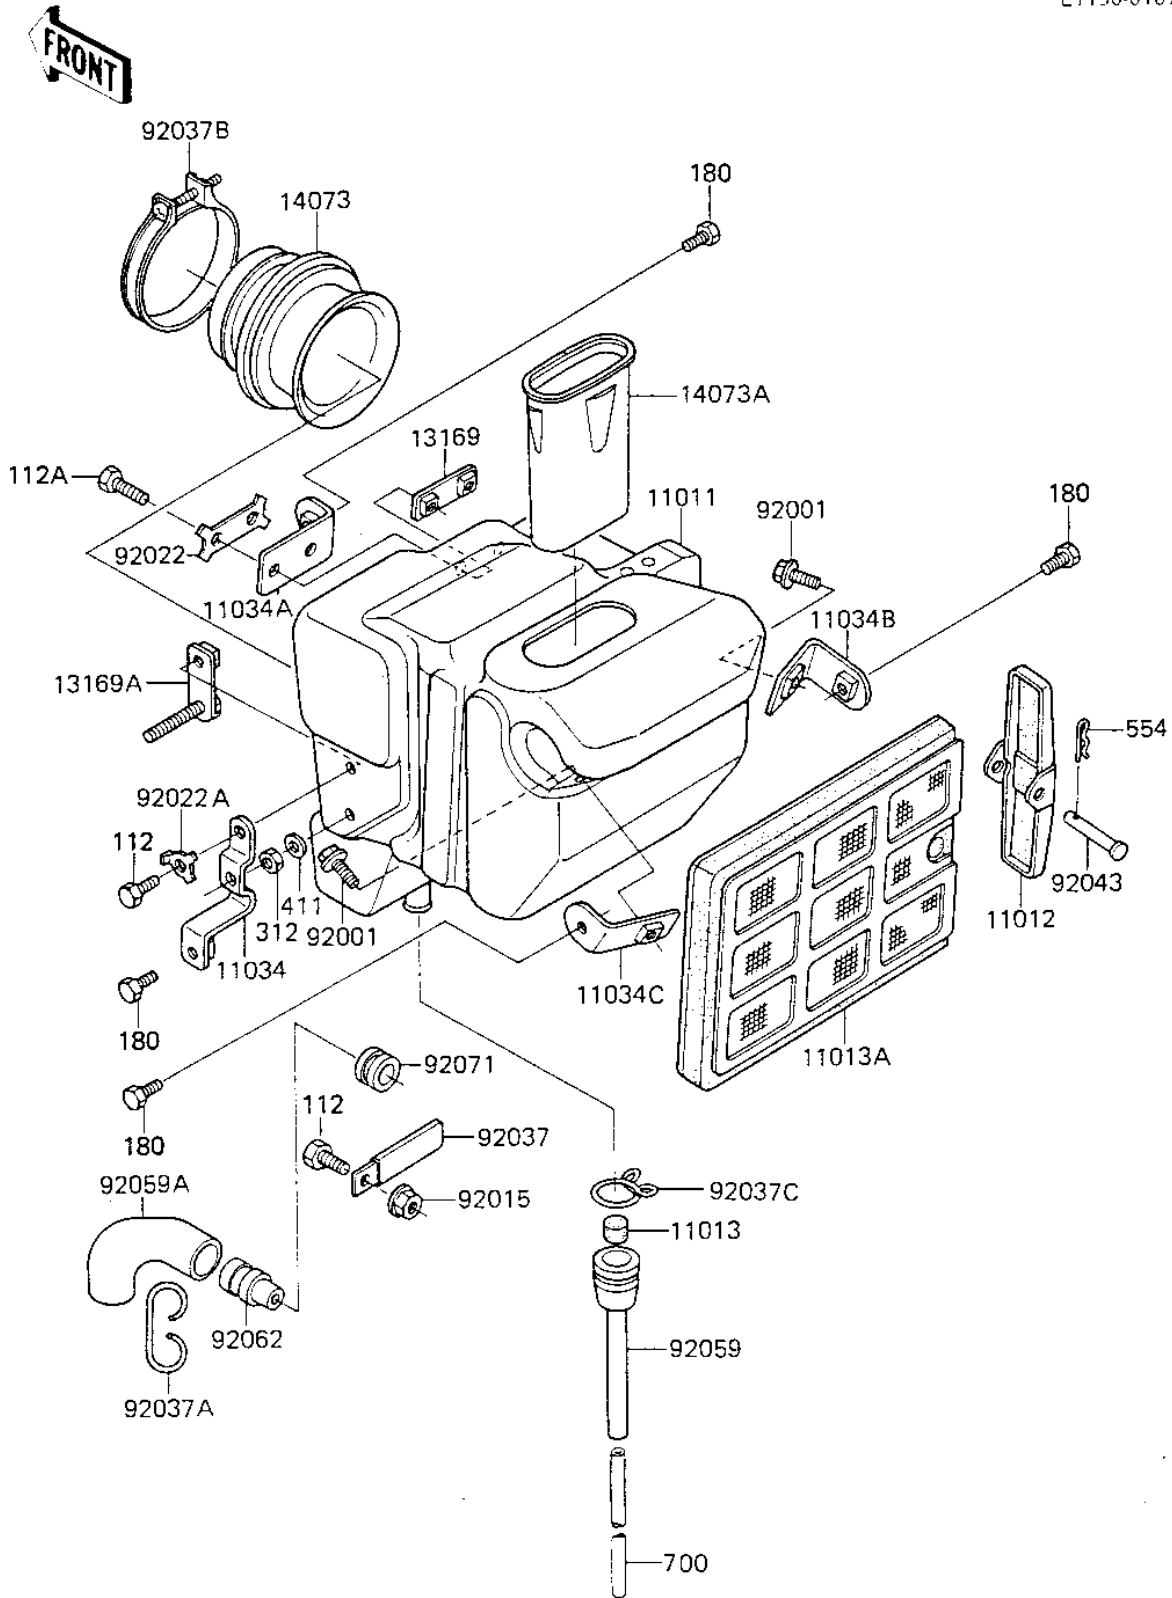

# 1984 KLR250 PARTS DIAGRAM

AIR CLEANER

E1130-0107

# 1984 KLR250 PARTS LIST

## AIR CLEANER

ITEM NAME	PART NUMBER	QUANTITY
CASE,AIR FILTER (Ref # 11011)	11011-1109	1
CAP,AIR FILTER (Ref # 11012)	11012-1236	1
ELEMENT,AIR CLNR (Ref # 11013)	11013-060	1
ELEMENT,AIR CLNR (Ref # 11013A)	11013-1018	1
BRACKET,AIR FILTER (Ref # 11034)	11034-1704	1
BRACKET,AIR FILTER (Ref # 11034A)	11034-1705	1
BRACKET,AIR FILTER (Ref # 11034B)	11034-1728	1
BRACKET,AIR FILTER (Ref # 11034C)	11034-1728	1
PLATE,AIR FILTER (Ref # 13169)	13169-1234	1
PLATE,AIR FILTER (Ref # 13169A)	13169-1606	1
DUCT,AIR FILTER (Ref # 14073)	14073-1025	1
DUCT,AIR FILTER CASE (Ref # 14073A)	14073-1041	1
BOLT,6X20 (Ref # 92001)	92001-1460	2
WASHER,LOCK (Ref # 92022)	92022-1400	1
WASHER,LOCK (Ref # 92022A)	92022-1403	1
CLAMP,WIRING HARNESS (Ref # 92037)	92037-1069	1
CLAMP,MAGNETO LEAD (Ref # 92037A)	92037-1209	1
CLAMP (Ref # 92037B)	92037-171	1
CLAMP,BREATHER TUBE (Ref # 92037C)	92037-213	1
PIN (Ref # 92043)	92043-1113	1
TUBE,AIR CLNR DRAIN (Ref # 92059)	92059-1020	1
HOSE,BREATHER (Ref # 92059A)	92059-1158	1
NOZZLE,BREATHER TUBE (Ref # 92062)	92062-1010	1
GROMMET (Ref # 92071)	92071-1010	1
BOLT-UPSET,6X12 (Ref # 112)	112G0612	2
BOLT (Ref # 112A)	112B0618	2
BOLT 6X12 (Ref # 180)	180B0612	4
NUT 6MM (Ref # 312)	312B0600	1
WASHER PLAIN 6MM (Ref # 411)	411B0600	1

## AIR CLEANER

ITEM NAME	PART NUMBER	QUANTITY
PIN,SNAP (Ref # 554)	554A0600	1
TUBE,5X7X170 (Ref # 700)	700S05170	1