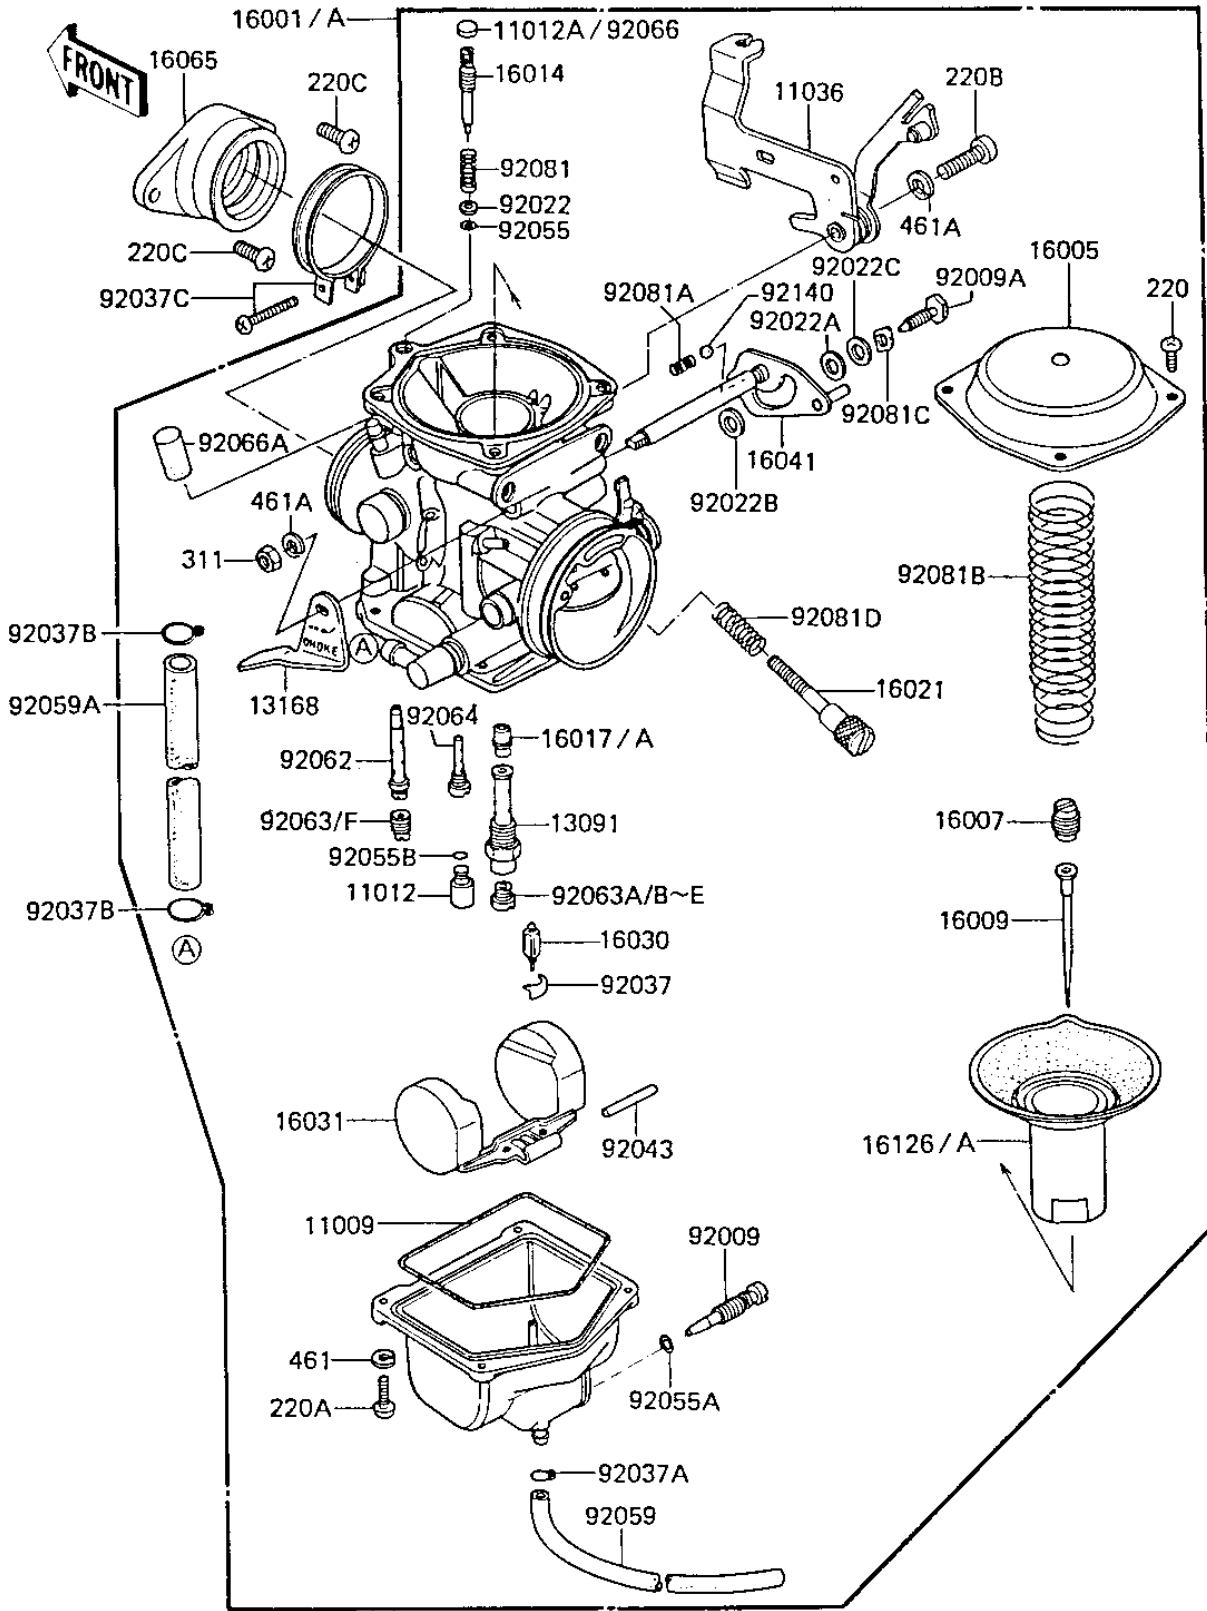

1984 KLR250 PARTS DIAGRAM

CARBURETOR

1984 KLR250 PARTS LIST

CARBURETOR

ITEM NAME	PART NUMBER	QUANTITY
"O" RING,FLOAT BALL (Ref # 11009)	16019-024	1
CAP,POLYESTER (Ref # 11012)	11012-1128	1
CAP,PILOT AIR SCREW (Canada) (Ref # 11012A)	11012-1289	1
BRACKET-A,THROTTLE CA (Ref # 11036)	11036-1933	1
HOLDER,NEEDLE JET (Ref # 13091)	13091-1050	1
LEVER,CHOKE (Ref # 13168)	13168-1065	1
CARBURETOR (Canada) (Ref # 16001)	16001-1779	1
TOP,MIXING CHAMBER (Ref # 16005)	16005-1012	1
SCREW,NEEDLE SET (Ref # 16007)	16007-1022	1
NEEDLE-JET,NO1B (Ref # 16009)	16009-1138	1
SCREW,PILOT ADJUST (Ref # 16014)	16014-1011	1
UNAVAILABLE IN PRICE BOOK (Ref # 16017A)	16017-1061	1
SCREW,THROTTLE STOP (Ref # 16021)	16021-1031	1
FLOAT VALVE (Ref # 16030)	16030-1007	1
FLOAT (Ref # 16031)	16031-1001	1
SHAFT-CARBURETOR,CHOK (Ref # 16041)	16041-1030	1
HOLDER-CARBURETOR (Ref # 16065)	16065-1063	1
VALVE (Ref # 16126A)	16126-1057	1
SCREW,DRAIN (Ref # 92009)	92009-1095	1
SCREW,LINK SHAFT (Ref # 92009A)	92009-1183	1
WASHER,PLAIN (Ref # 92022)	92022-1003	1
WASHER,6.1X11X0.8,POL (Ref # 92022A)	92022-1199	1
WASHER,6.4X9.4X0.8,PL (Ref # 92022B)	92022-1200	1
WASHER,6.5X11X1.2,STL (Ref # 92022C)	92022-1207	1
CLIP,FLOAT VALVE (Ref # 92037)	16044-007	1
CLAMP,TUBE,OVERFLOW (Ref # 92037A)	92037-1142	1
CLAMP,TUBE (Ref # 92037B)	92037-1682	2
CLAMP,53M/M (Ref # 92037C)	92037-201	1
FLOAT PIN (Ref # 92043)	92043-1002	1