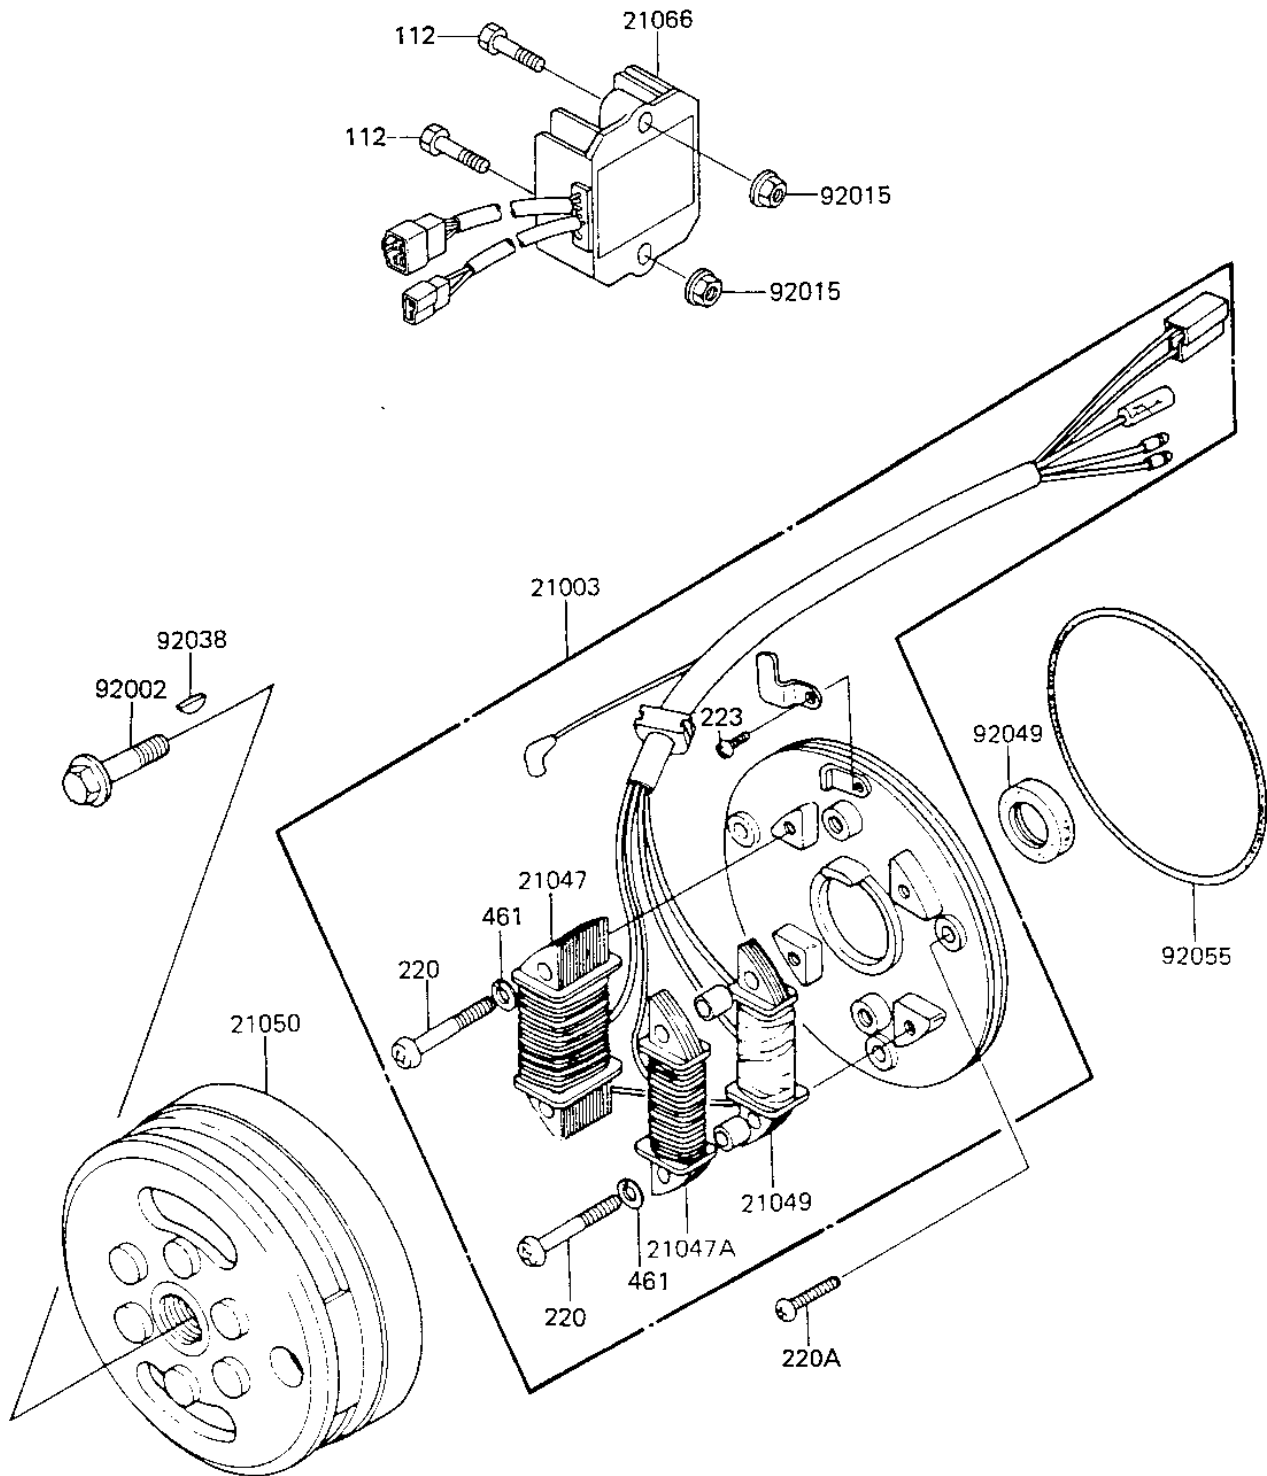

# 1983 KLR250 PARTS DIAGRAM

## GENERATOR/REGULATOR

E1810-0077

# 1983 KLR250 PARTS LIST

## GENERATOR/REGULATOR

ITEM NAME	PART NUMBER	QUANTITY
STATOR (Ref # 21003)	21003-1082	1
COIL,LIGHTING"A" (Ref # 21047)	21047-1011	1
COIL,LIGHTING"B" (Ref # 21047A)	21047-1012	1
COIL,EXCITING (Ref # 21049)	21049-1008	1
FLYWHEEL,MAGNETO (Ref # 21050)	21050-1040	1
REGULATOR-VOLTAGE (Ref # 21066)	21066-1035	1
BOLT,10X40 (Ref # 92002)	92002-1296	1
NUT-6MM (Ref # 92015)	92015-1078	2
WOODRUFF KEY (Ref # 92038)	92038-001	1
OIL SEAL,S-27408-LHS (Ref # 92049)	92049-1004	1
"O" RING,MAGNETO BASE (Ref # 92055)	92055-1006	1
BOLT-UPSET (Ref # 112)	112G0625	2
SCREW-PAN-CROS (Ref # 220)	220B0535	4
SCREW PAN HEAD 6X25 (Ref # 220A)	220B0625	3
SCREW-PAN-WS-CROS (Ref # 223)	223B0406	1
WASHER SPRING 5MM (Ref # 461)	461F0500	4