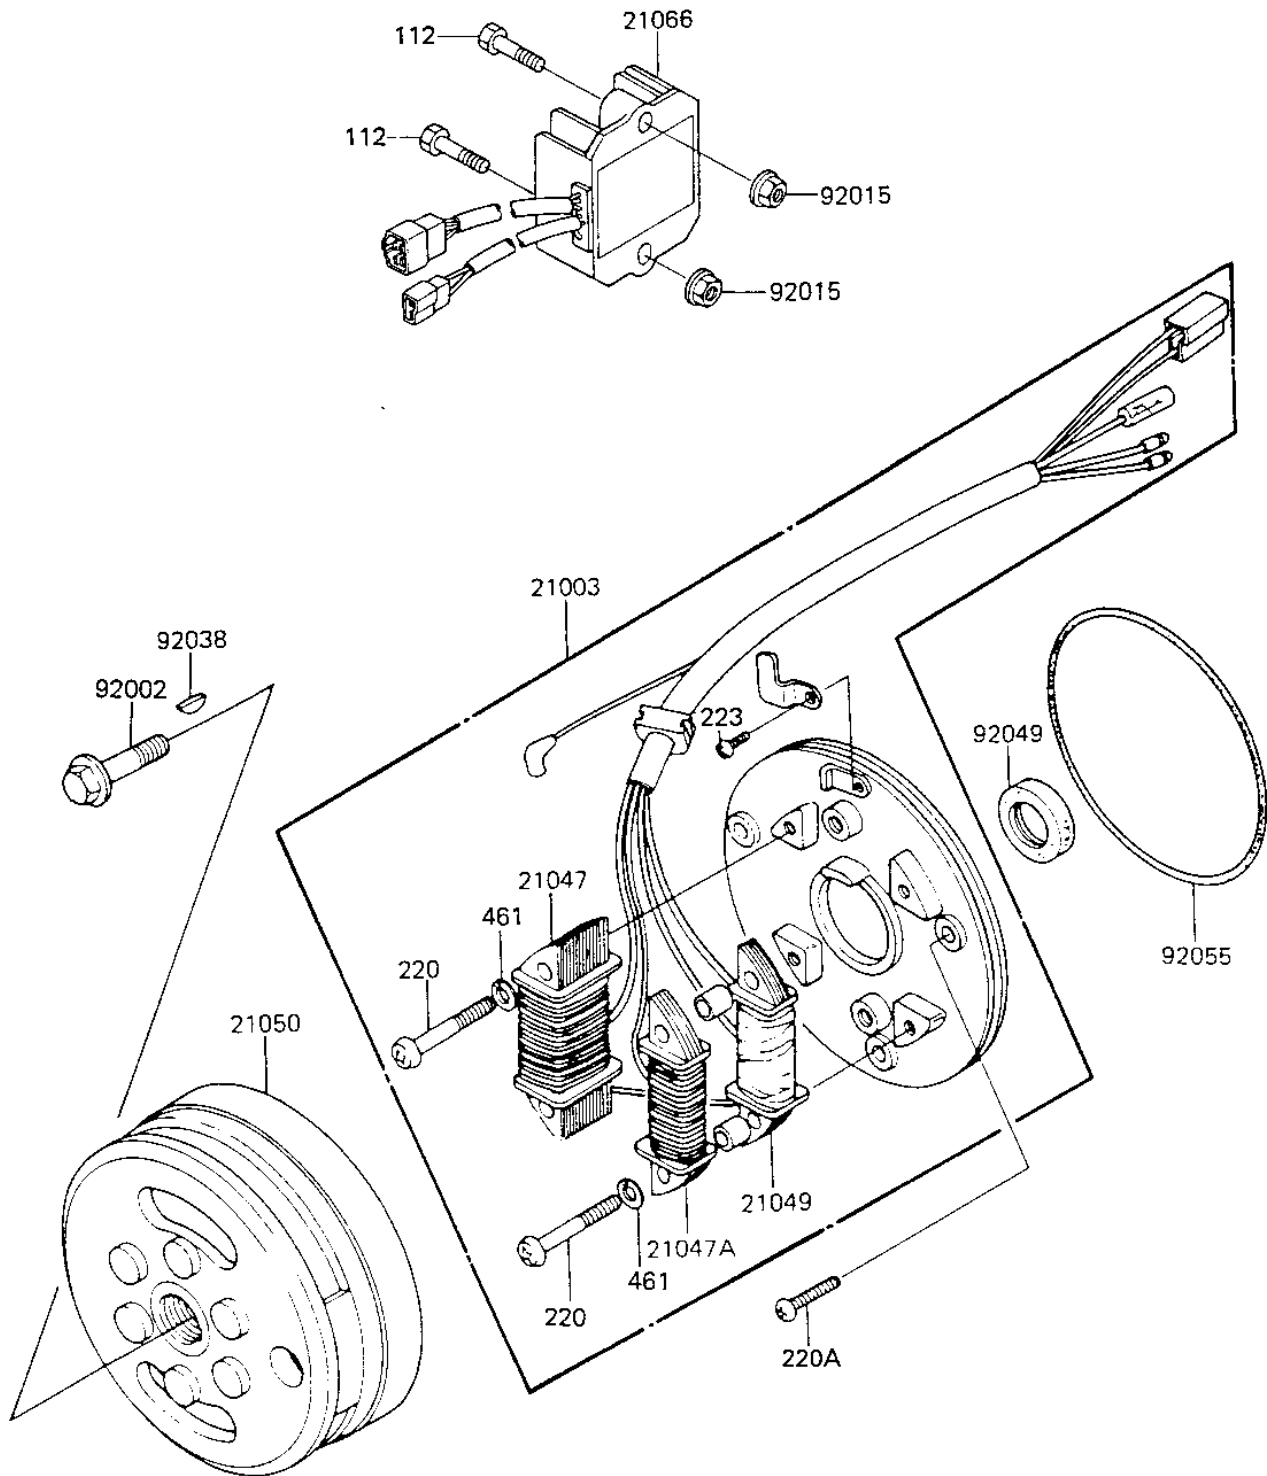

# 1984 KLR250 PARTS DIAGRAM

## GENERATOR/REGULATOR

E1810-0077

# 1984 KLR250 PARTS LIST

## GENERATOR/REGULATOR

ITEM NAME	PART NUMBER	QUANTITY
STATOR (Ref # 21003)	21003-1082	1
COIL,LIGHTING"A" (Ref # 21047)	21047-1011	1
COIL,LIGHTING"B" (Ref # 21047A)	21047-1012	1
COIL,EXCITING (Ref # 21049)	21049-1008	1
FLYWHEEL,MAGNETO (Ref # 21050)	21050-1040	1
REGULATOR-VOLTAGE (Ref # 21066)	21066-1035	1
BOLT,10X40 (Ref # 92002)	92002-1296	1
NUT-6MM (Ref # 92015)	92015-1078	2
WOODRUFF KEY (Ref # 92038)	92038-001	1
OIL SEAL,S-27408-LHS (Ref # 92049)	92049-1004	1
"O" RING,MAGNETO BASE (Ref # 92055)	92055-1006	1
BOLT-UPSET (Ref # 112)	112G0625	2
SCREW-PAN-CROS (Ref # 220)	220B0535	4
SCREW PAN HEAD 6X25 (Ref # 220A)	220B0625	3
SCREW-PAN-WS-CROS (Ref # 223)	223B0406	1
WASHER SPRING 5MM (Ref # 461)	461F0500	4