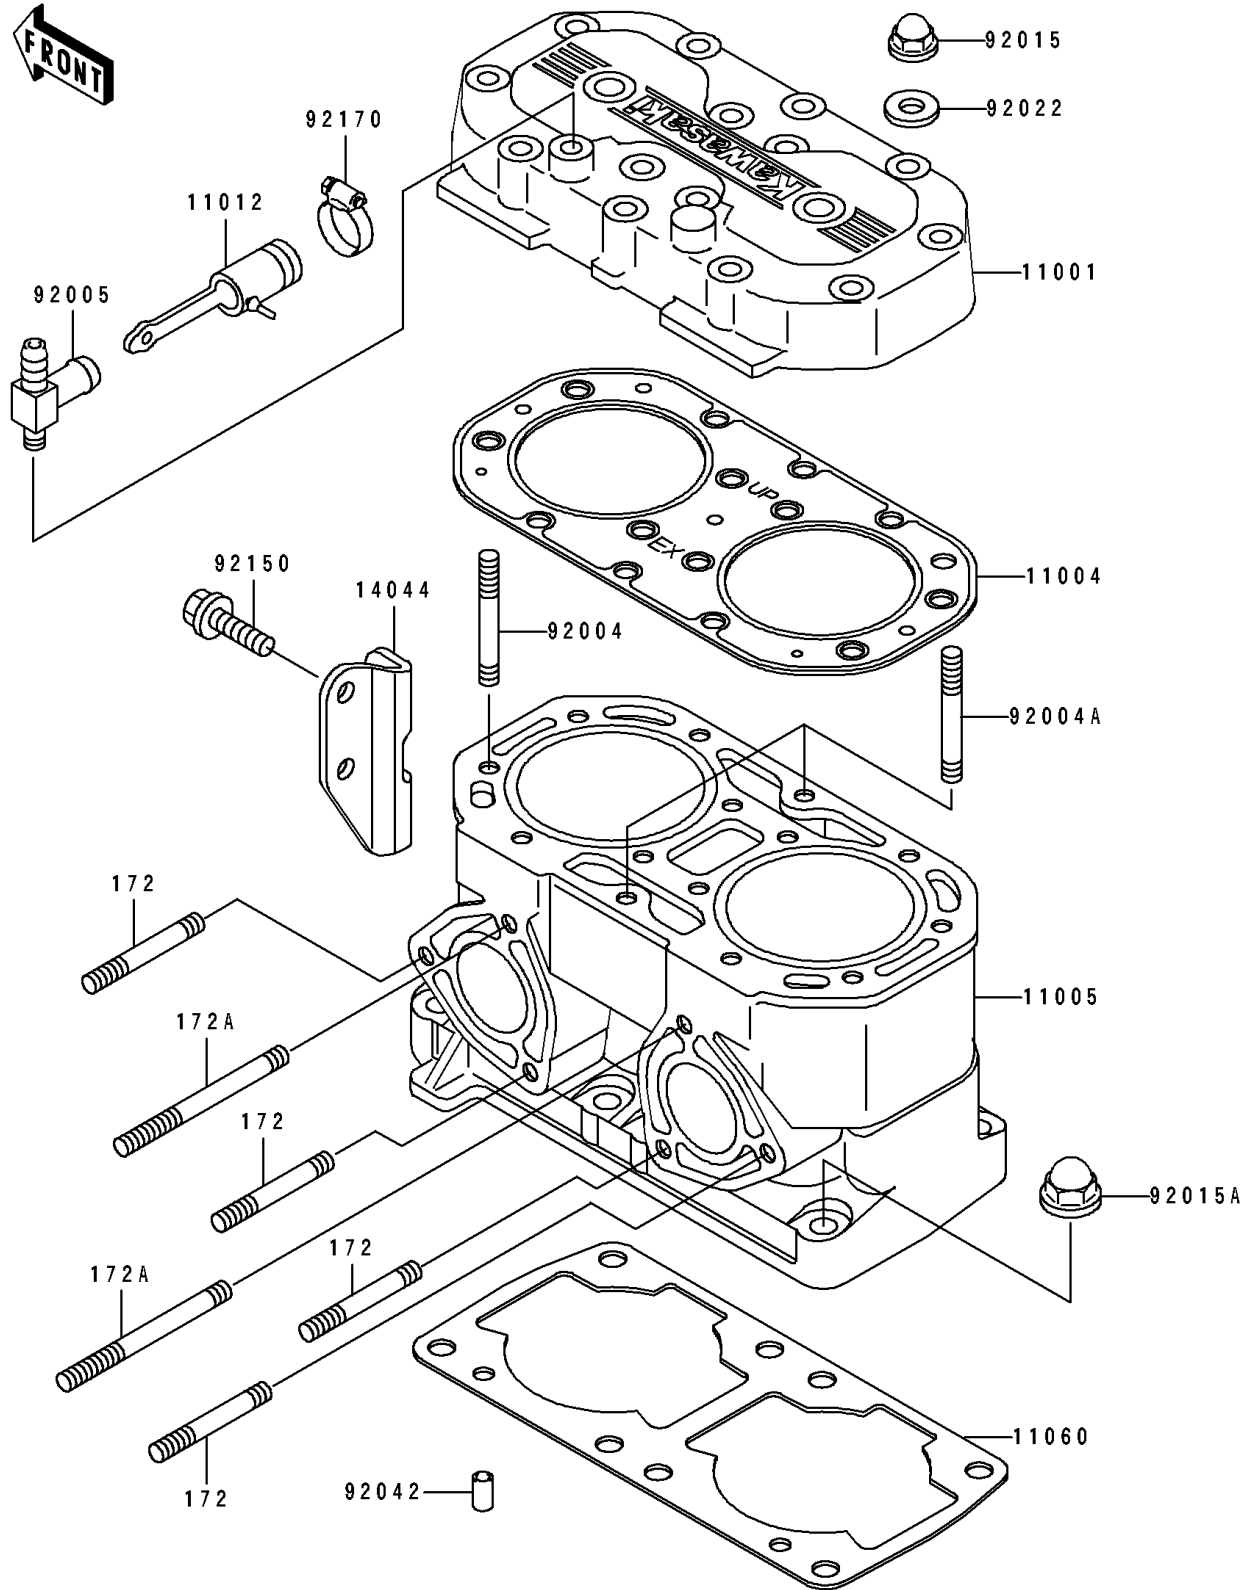

# 1994 Super Sport XI PARTS DIAGRAM

Cylinder Head/Cylinder

E1110

# 1994 Super Sport XI PARTS LIST

## Cylinder Head/Cylinder

ITEM NAME	PART NUMBER	QUANTITY
HEAD-CYLINDER (Ref # 11001)	11001-3718	1
GASKET-HEAD (Ref # 11004)	11004-3708	1
CYLINDER-ENGINE (Ref # 11005)	11005-3722	1
CAP (Ref # 11012)	11012-3757	1
GASKET,CYLINDER BASE (Ref # 11060)	11060-3711	1
HOLDER-CABLE (Ref # 14044)	14044-3722	1
STUD,8X43 (Ref # 92004)	92004-3715	12
STUD,8X43 (Ref # 92004A)	92004-3719	2
FITTING (Ref # 92005)	92005-3711	1
NUT,CAP,8MM (Ref # 92015)	92015-1371	14
NUT,10MM (Ref # 92015A)	92015-1649	8
WASHER,8.2X18X1.5 (Ref # 92022)	92022-1964	14
PIN,DOWEL,6.3X8X14 (Ref # 92042)	92042-007	2
BOLT,8X16 (Ref # 92150)	92150-3722	2
CLAMP (Ref # 92170)	92170-3729	1
BOLT-STUD (Ref # 172)	172R0830	4
BOLT-STUD,8X75 (Ref # 172A)	172R0875	2