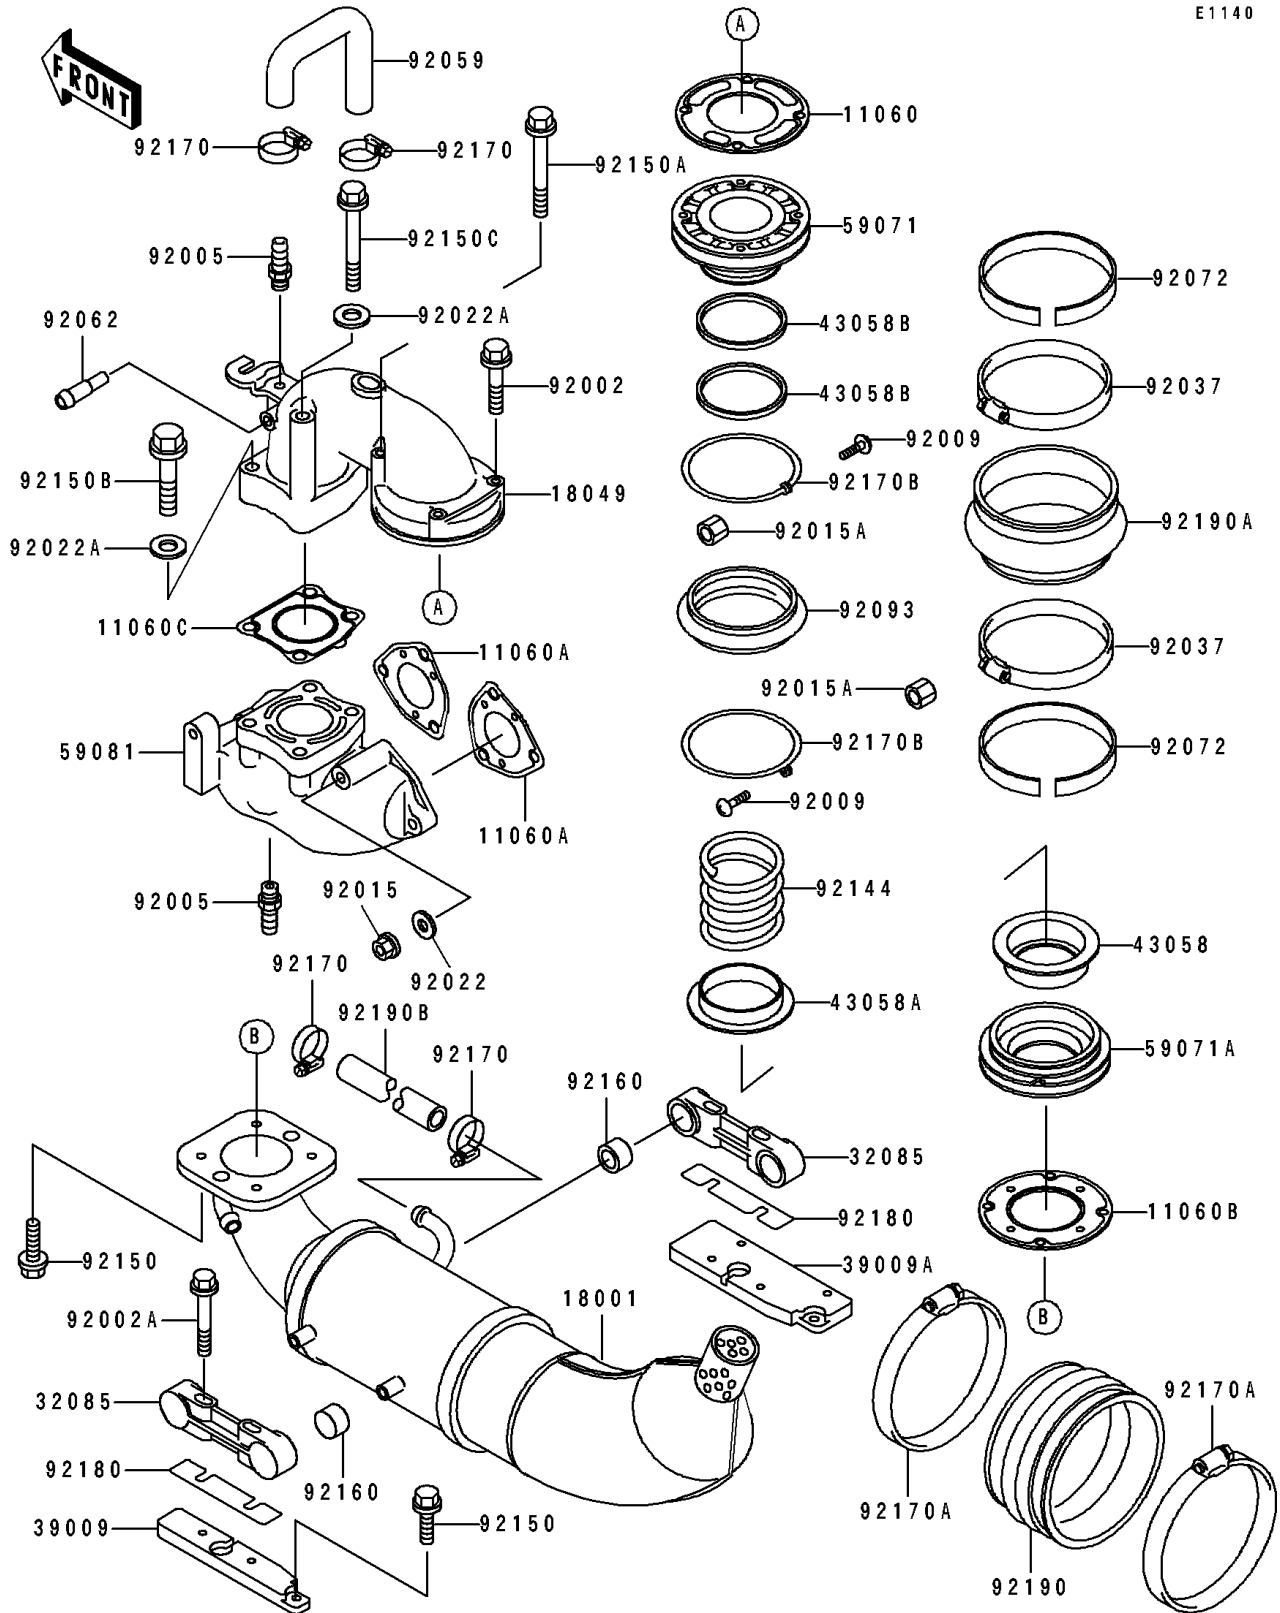

# 1994 Super Sport XI PARTS DIAGRAM

Muffler(s)

E1140

# 1994 Super Sport XI PARTS LIST

# 1994 Super Sport XI PARTS LIST

Muffler(s)

| ITEM NAME                    | PART NUMBER | QUANTITY |
|------------------------------|-------------|----------|
| BOLT,6X18 (Ref # 92150)      | 92150-3729  | 8        |
| BOLT,6X80 (Ref # 92150A)     | 92150-3761  | 2        |
| BOLT,10X50 (Ref # 92150B)    | 92150-3819  | 2        |
| BOLT,10X145 (Ref # 92150C)   | 92150-3820  | 2        |
| DAMPER (Ref # 92160)         | 92160-3740  | 4        |
| CLAMP (Ref # 92170)          | 92170-3718  | 4        |
| CLAMP (Ref # 92170A)         | 92170-3721  | 2        |
| CLAMP (Ref # 92170B)         | 92170-3731  | 2        |
| SHIM (Ref # 92180)           | 92180-3701  | AR       |
| TUBE (Ref # 92190)           | 92190-3709  | 1        |
| TUBE,JOINT (Ref # 92190A)    | 92190-3712  | 1        |
| TUBE,13X19X140 (Ref # 92191) | 92191-3717  | 1        |