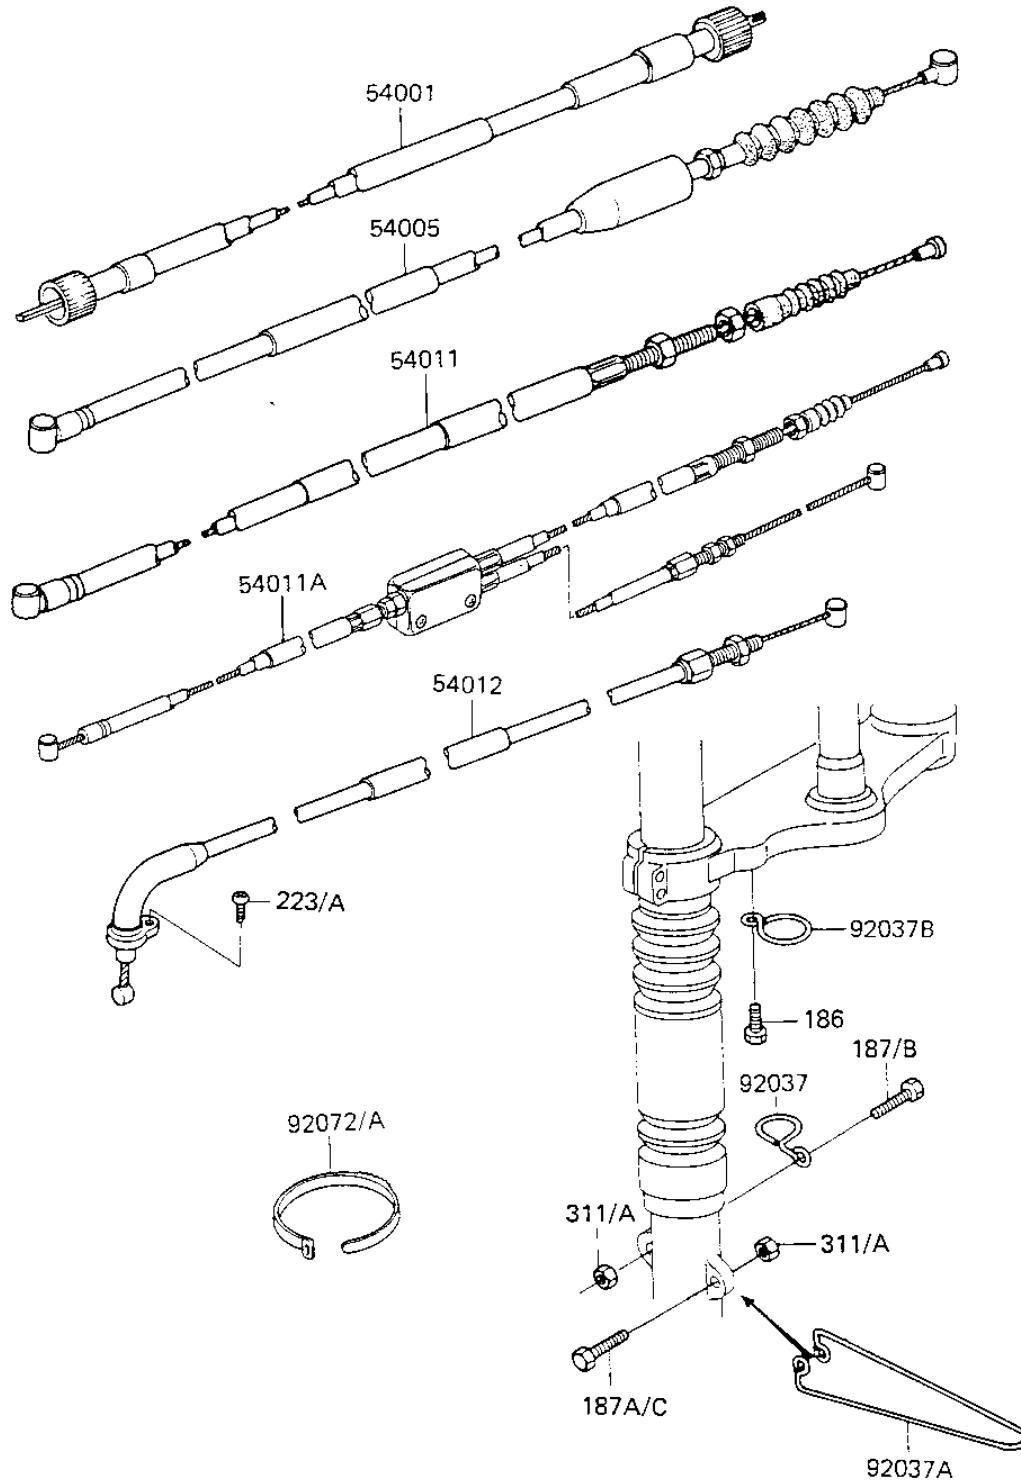

# 1984 KLR250 PARTS DIAGRAM

CABLES

F2540-0168

# 1984 KLR250 PARTS LIST

## CABLES

ITEM NAME	PART NUMBER	QUANTITY
CABLE,SPEEDOMETER (Ref # 54001)	54001-1027	1
CABLE,FR BRAKE (Ref # 54005)	54005-1017	1
CABLE-CLUTCH (Canada) (Ref # 54011A)	54011-1145	1
CABLE,THROTTLE (Ref # 54012)	54012-1032	1
CLAMP,CABLE (Ref # 92037)	92037-092	1
CLAMP,CABLE (Ref # 92037A)	92037-1014	1
CLAMP,CABLE (Ref # 92037B)	92037-1034	1
BAND,MIDDLE (Ref # 92072)	92072-031	1
BAND,WIRING HARNESS (Ref # 92072A)	92072-056	1
BOLT 6X12 (WP) (Ref # 186)	186B0612	1
BOLT-UPSET-WSP (Canada) (Ref # 187B)	187C0620	1
BOLT-UPSET-WSP (Canada) (Ref # 187C)	187C0625	1
SCREW-PAN-WS-CROS (Ref # 223A)	223C0510	1
NUT-HEX,6MM,BLACK (Ref # 311A)	311C0600	2