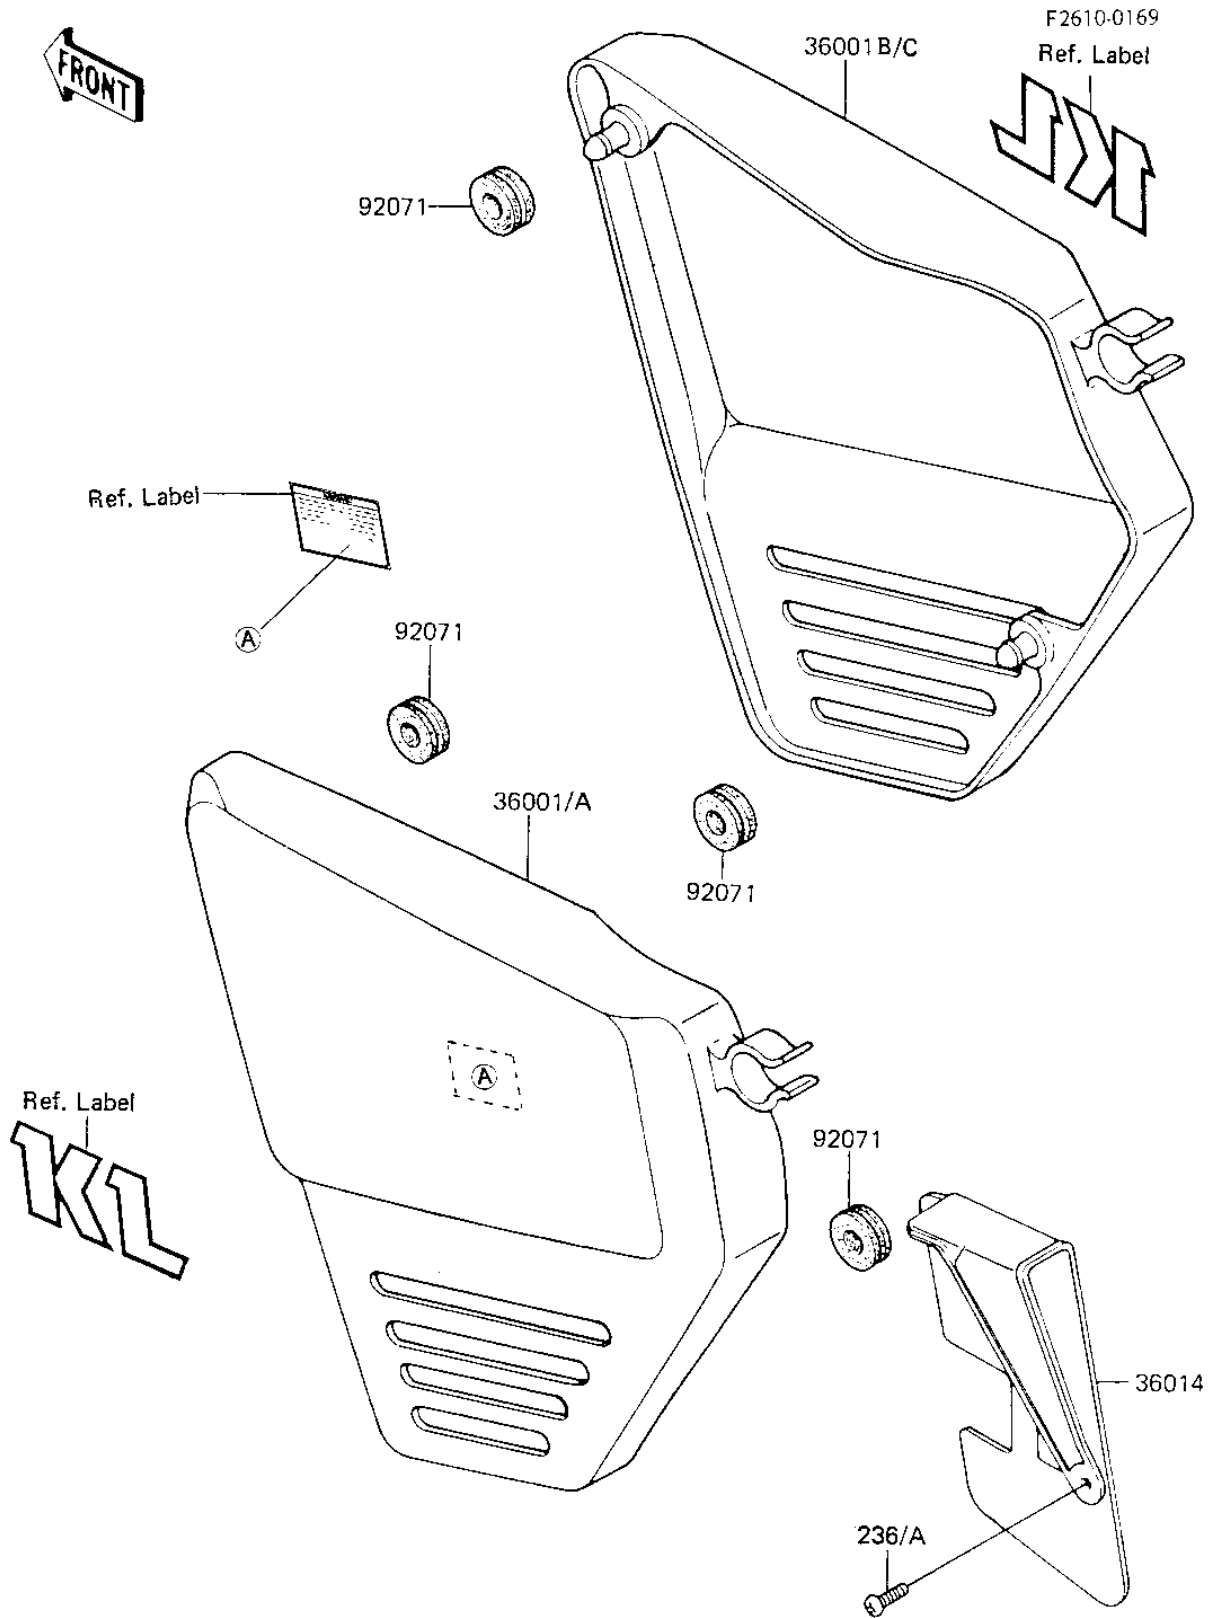

1983 KLR250 PARTS DIAGRAM

SIDE COVERS/CHAIN COVER

1983 KLR250 PARTS LIST

SIDE COVERS/CHAIN COVER

ITEM NAME	PART NUMBER	QUANTITY
COVER-SIDE,EBONY (Ref # 36001A)	36001-1059-6C	1
COVER-SIDE,EBONY (Ref # 36001C)	36001-1060-6C	1
CASE,CHAIN (Ref # 36014)	36014-1012	1
GROMMET (Ref # 92071)	92071-056	4
SCREW-PAN-WSP-CROS (Canada) (Ref # 236)	236B0614	1