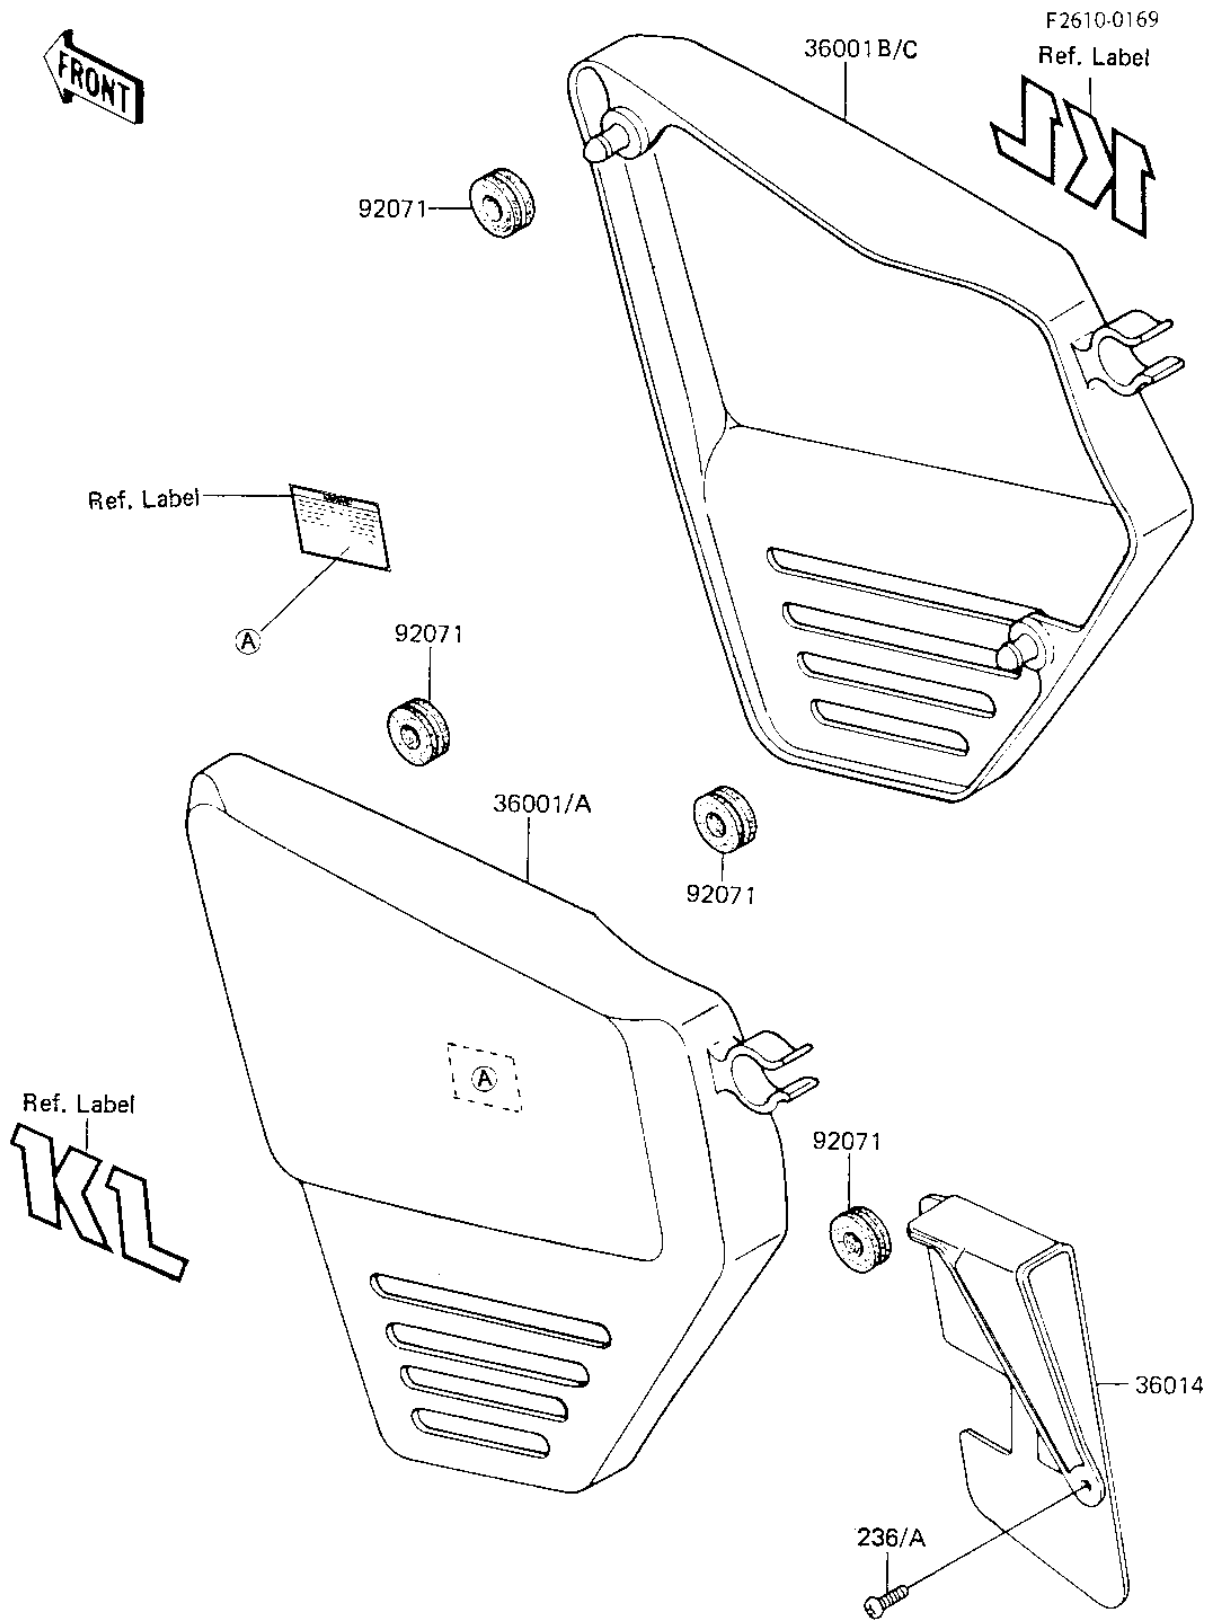

# 1984 KLR250 PARTS DIAGRAM

## SIDE COVERS/CHAIN COVER

# 1984 KLR250 PARTS LIST

## SIDE COVERS/CHAIN COVER

ITEM NAME	PART NUMBER	QUANTITY
COVER-SIDE,LH,S.RED (Canada) (Ref # 36001)	36001-1059-6B	1
COVER-SIDE,RH,S.RED (Canada) (Ref # 36001B)	36001-1060-6B	1
CASE,CHAIN (Ref # 36014)	36014-1012	1
GROMMET (Ref # 92071)	92071-056	4
SCREW-PAN-WSP-CROS (Canada) (Ref # 236A)	236C0614	1