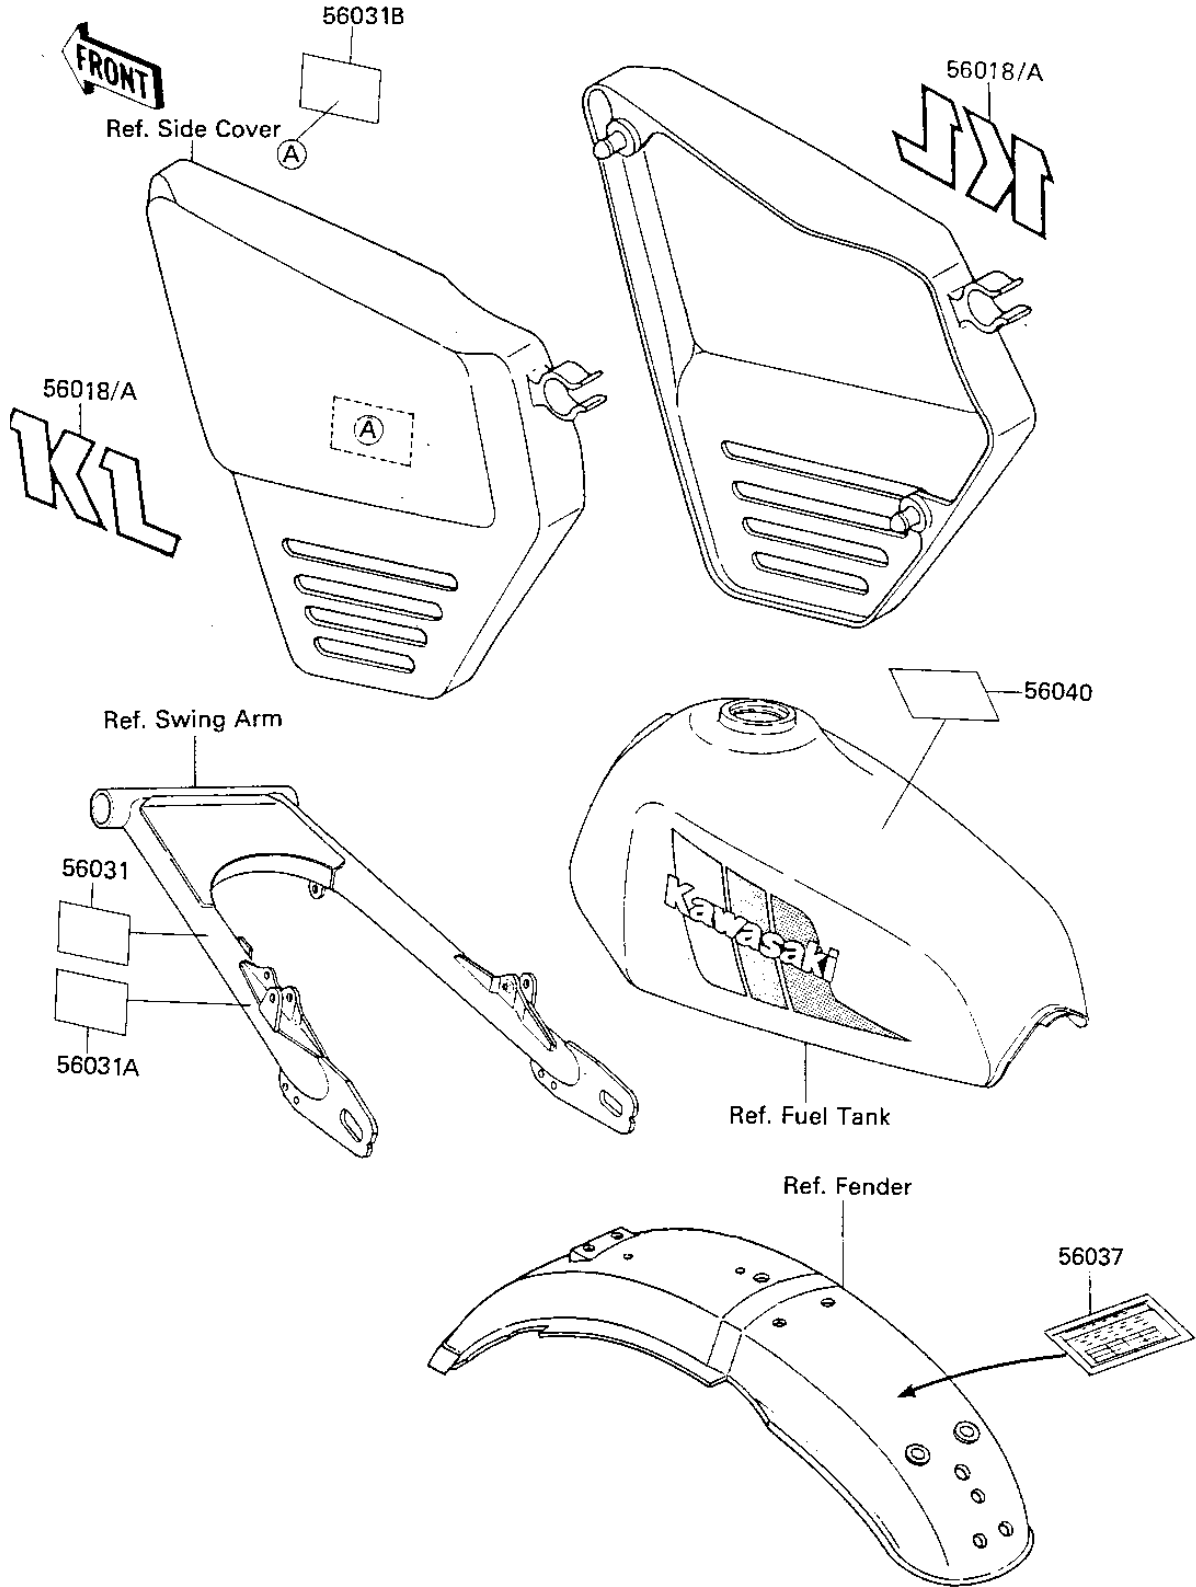

1983 KLR250 PARTS DIAGRAM

LABEL

1983 KLR250 PARTS LIST

LABEL

ITEM NAME	PART NUMBER	QUANTITY
MARK,SIDE COVER (Ref # 56018)	56018-1336	2