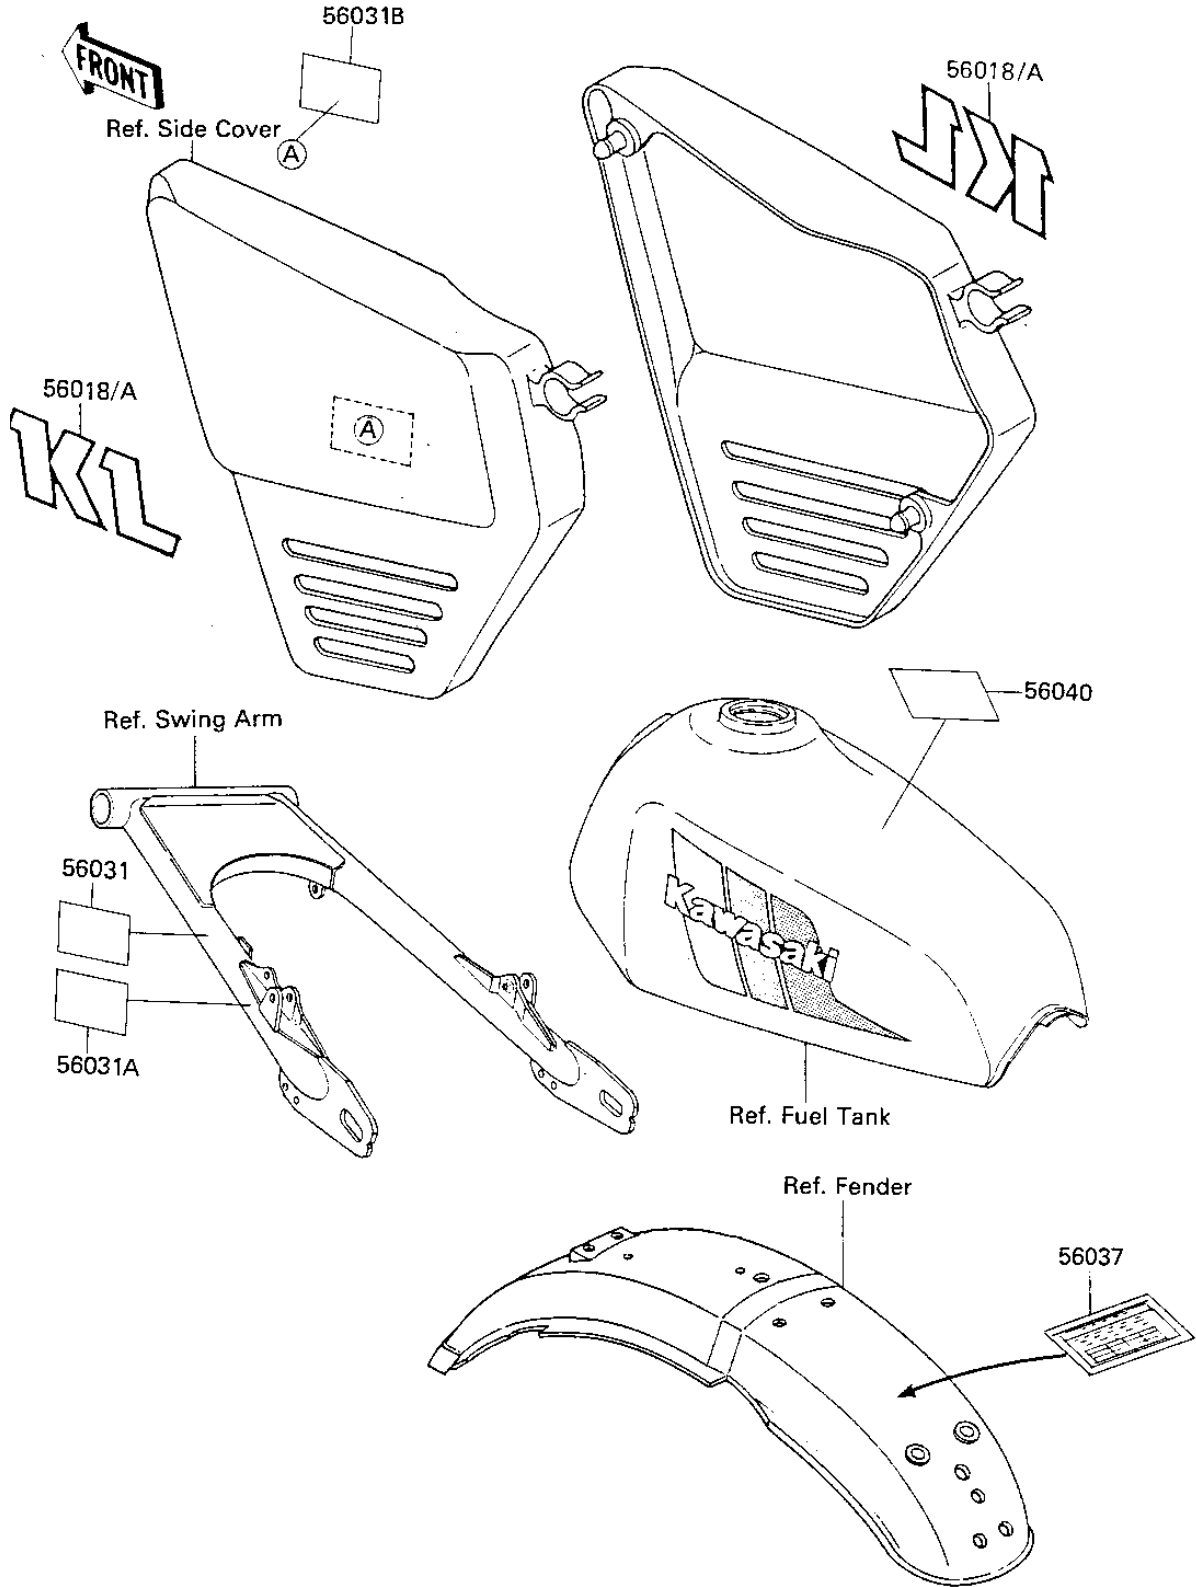

# 1984 KLR250 PARTS DIAGRAM

LABEL

# 1984 KLR250 PARTS LIST

## LABEL

ITEM NAME	PART NUMBER	QUANTITY
MARK,SIDE COVER,"KL" (Canada) (Ref # 56018A)	56018-1475	2
LABEL,OIL&OIL FILTER (Ref # 56031)	56031-1031	1
LABEL,CHAIN (Ref # 56031A)	56031-1109	1
LABEL,BATTERY VENT (Ref # 56031B)	56031-1134	1
UNAVAILABLE IN PRICE BOOK (Ref # 56037)	56037-1077	1
LABEL-WARNING,SIDE ST (Ref # 56040)	56040-1012	1