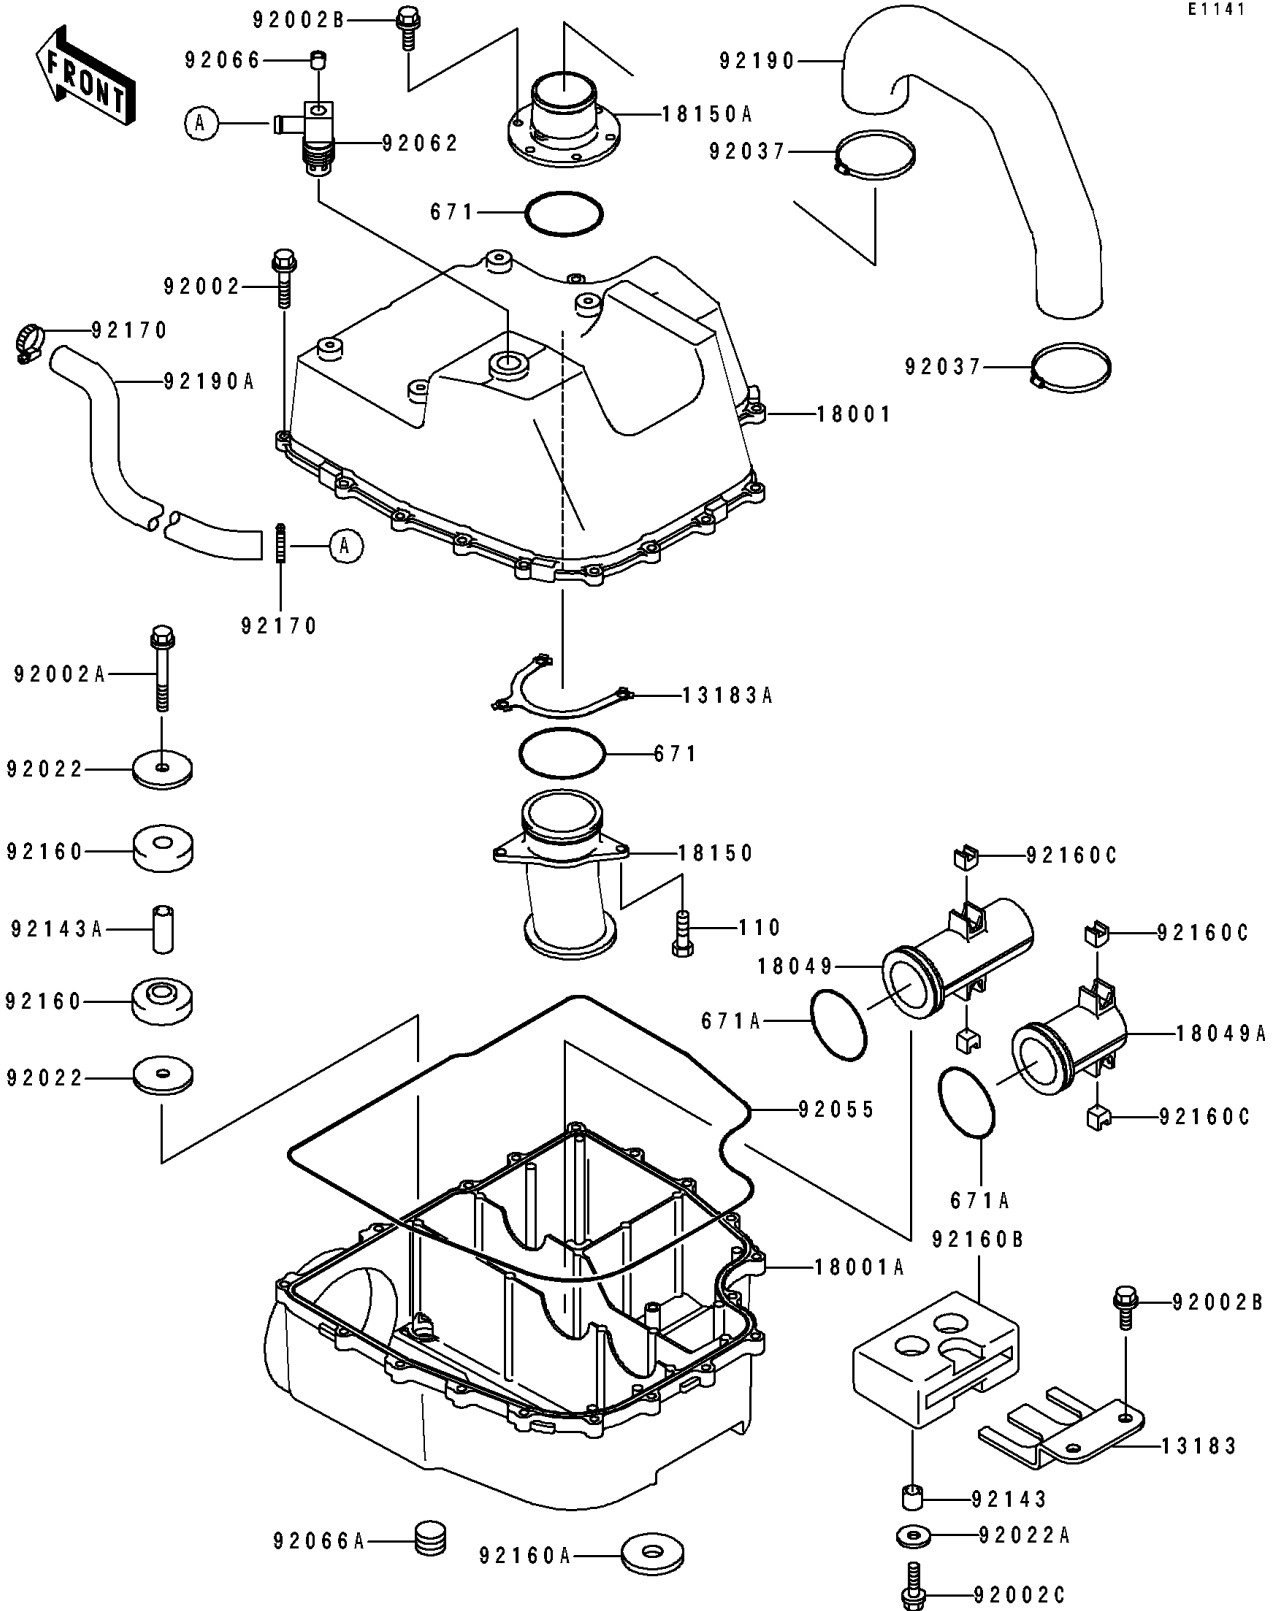

# 1993 Super Sport XI PARTS DIAGRAM

Water Muffler

E1141

# 1993 Super Sport XI PARTS LIST

## Water Muffler

ITEM NAME	PART NUMBER	QUANTITY
PLATE (Ref # 13183)	13183-3760	1
PLATE (Ref # 13183A)	13183-3818	1
MUFFLER,WATER BOX,UPP (Ref # 18001)	18001-3754	1
MUFFLER,WATER BOX,LWR (Ref # 18001A)	18001-3755	1
PIPE-EXHAUST,L=120 (Ref # 18049)	18049-3734	1
PIPE-EXHAUST,L=77.5 (Ref # 18049A)	18049-3735	1
PIPE-MUFFLER,WATER (Ref # 18150)	18150-3701	1
PIPE-MUFFLER,WATER (Ref # 18150A)	18150-3702	1
BOLT,6X25 (Ref # 92002)	92002-3714	17
BOLT,6X45 (Ref # 92002A)	92002-3717	1
BOLT,6X16 (Ref # 92002B)	92002-3728	8
BOLT,6X20 (Ref # 92002C)	92002-3755	2
WASHER,6.5X32X3 (Ref # 92022)	92022-3749	2
WASHER (Ref # 92022A)	92022-567	2
CLAMP (Ref # 92037)	92037-3009	2
RING-O,WATER MUFFLER (Ref # 92055)	92055-3718	1
NOZZLE,WATER MUFFLER (Ref # 92062)	92062-3708	1
PLUG,OIL LINE,1/8X7 (Ref # 92066)	92066-1227	1
PLUG (Ref # 92066A)	92066-3719	2
COLLAR,7.5X10.5X9 (Ref # 92143)	92143-3714	2
COLLAR,7.5X10.5X24 (Ref # 92143A)	92143-3717	1
DAMPER,FR (Ref # 92160)	92160-3730	2
DAMPER,LWR (Ref # 92160A)	92160-3732	3
DAMPER,RR (Ref # 92160B)	92160-3774	1
DAMPER,WATER-MUFFLER (Ref # 92160C)	92160-3794	4
CLAMP (Ref # 92170)	92170-3718	2
TUBE,WATER BOX-TAIL PIPE (Ref # 92190)	92190-3880	1
TUBE,MUFFLER-WATER BOX (Ref # 92191)	92191-3723	1
BOLT,6X20 (Ref # 110)	110R0620	3