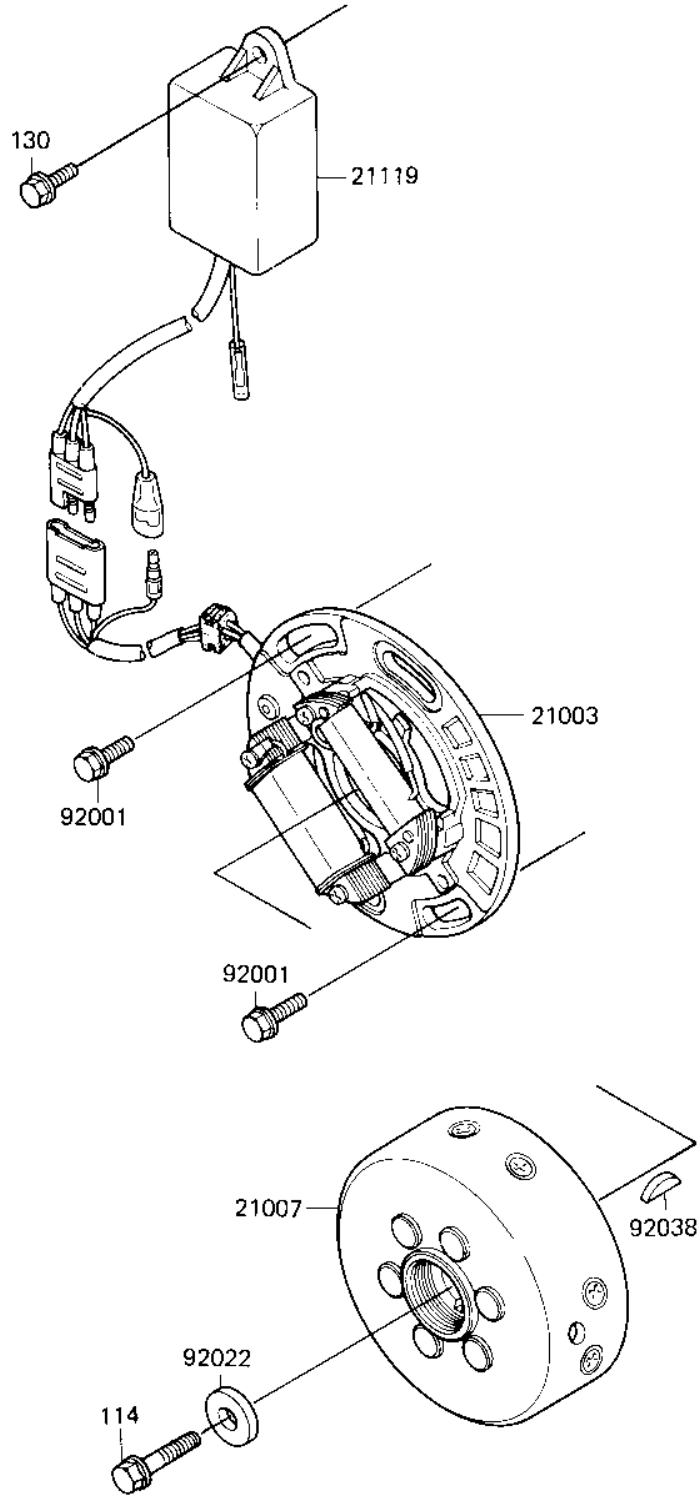

# 1983 KX250 PARTS DIAGRAM

IGNITION ('83 KX250-C1)

E1810-0078

# 1983 KX250 PARTS LIST

IGNITION ('83 KX250-C1)

ITEM NAME	PART NUMBER	QUANTITY
STATOR (Ref # 21003)	21003-1075	1
ROTOR (Ref # 21007)	21007-1060	1
IGNITER (Ref # 21119)	21119-1063	1
BOLT-FLANGED-SMALL (Ref # 92001)	132G0616	2
WASHER,PLAIN,8MM (Ref # 92022)	92022-276	1
WOODRUFF KEY (Ref # 92038)	92038-001	1
BOLT-HEX HEAD 8X30 (Ref # 114)	114G0830	1
BOLT,FLANGED,6X12 (Ref # 130)	130G0612	1