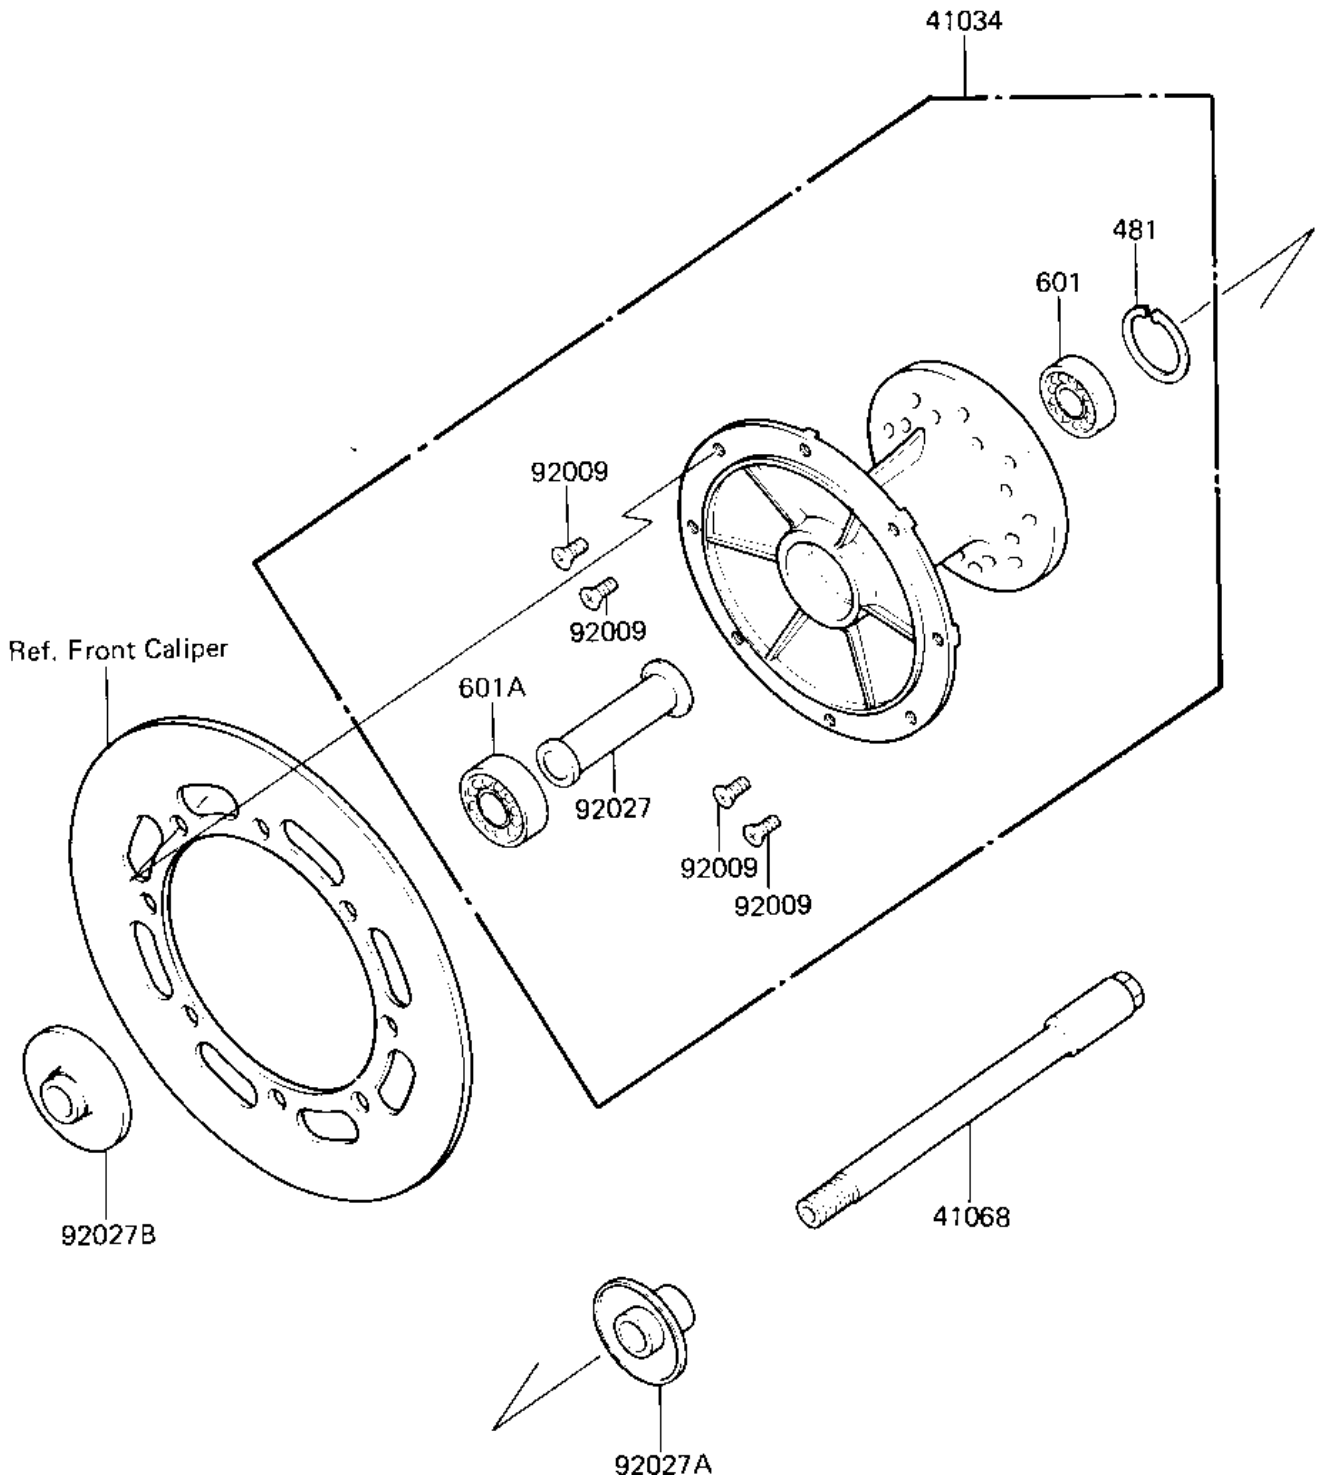

1983 KX250 PARTS DIAGRAM

FRONT HUB (83 KX250-C1)

F2230-0050

1983 KX250 PARTS LIST

FRONT HUB ('83 KX250-C1)

ITEM NAME	PART NUMBER	QUANTITY
DRUM-ASSY,FR BRK (Ref # 41034)	41034-1052	1
AXLE,FRONT (Ref # 41068)	41068-1069	1
SCREW,6X10 (Ref # 92009)	92009-1375	8
COLLAR (Ref # 92027)	92027-1374	1
COLLAR (Ref # 92027A)	92027-1375	1
COLLAR (Ref # 92027B)	92027-1377	1
CIRCLIP,35MM (Ref # 481)	481J3500	1
BEARING,BALL,#6202UC3 (Ref # 601)	601B6202U	1
BEARING BALL (Ref # 601A)	601B6203U	1