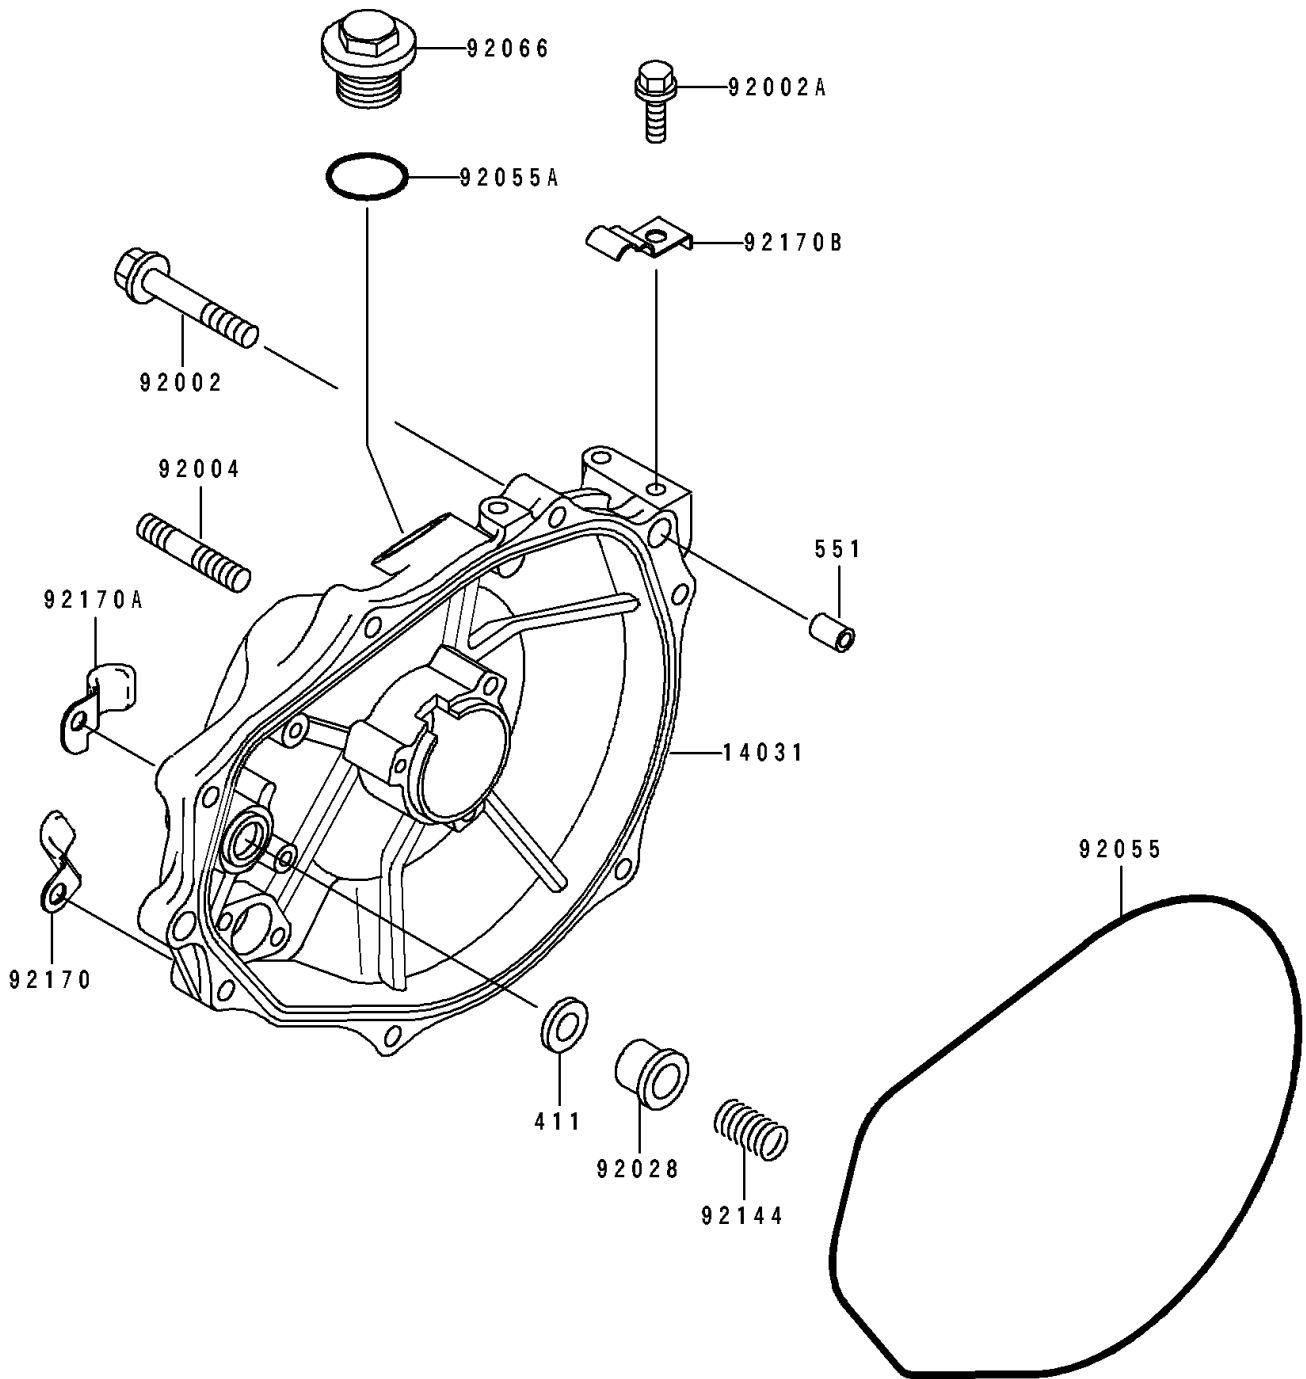

1995 Super Sport XI PARTS DIAGRAM

Engine Cover(s)

E1431

1995 Super Sport XI PARTS LIST

Engine Cover(s)

ITEM NAME	PART NUMBER	QUANTITY
COVER-GENERATOR (Ref # 14031)	14031-3717	1
BOLT,6X30 (Ref # 92002)	92002-3726	7
BOLT,6X12 (Ref # 92002A)	92002-3763	1
STUD (Ref # 92004)	92004-3710	2
BUSHING (Ref # 92028)	92028-3718	1
RING-O,GENERATOR COVER (Ref # 92055)	92055-3712	1
RING-O (Ref # 92055A)	92055-515	1
PLUG (Ref # 92066)	92066-3739	1
SPRING (Ref # 92144)	92144-3728	1
CLAMP (Ref # 92170)	92170-3735	1
CLAMP (Ref # 92170A)	92170-3736	1
CLAMP (Ref # 92170B)	92170-3738	1
WASHER-PLAIN,5MM (Ref # 411)	411S0500	1
PIN-DOWEL (Ref # 551)	551R0812	2