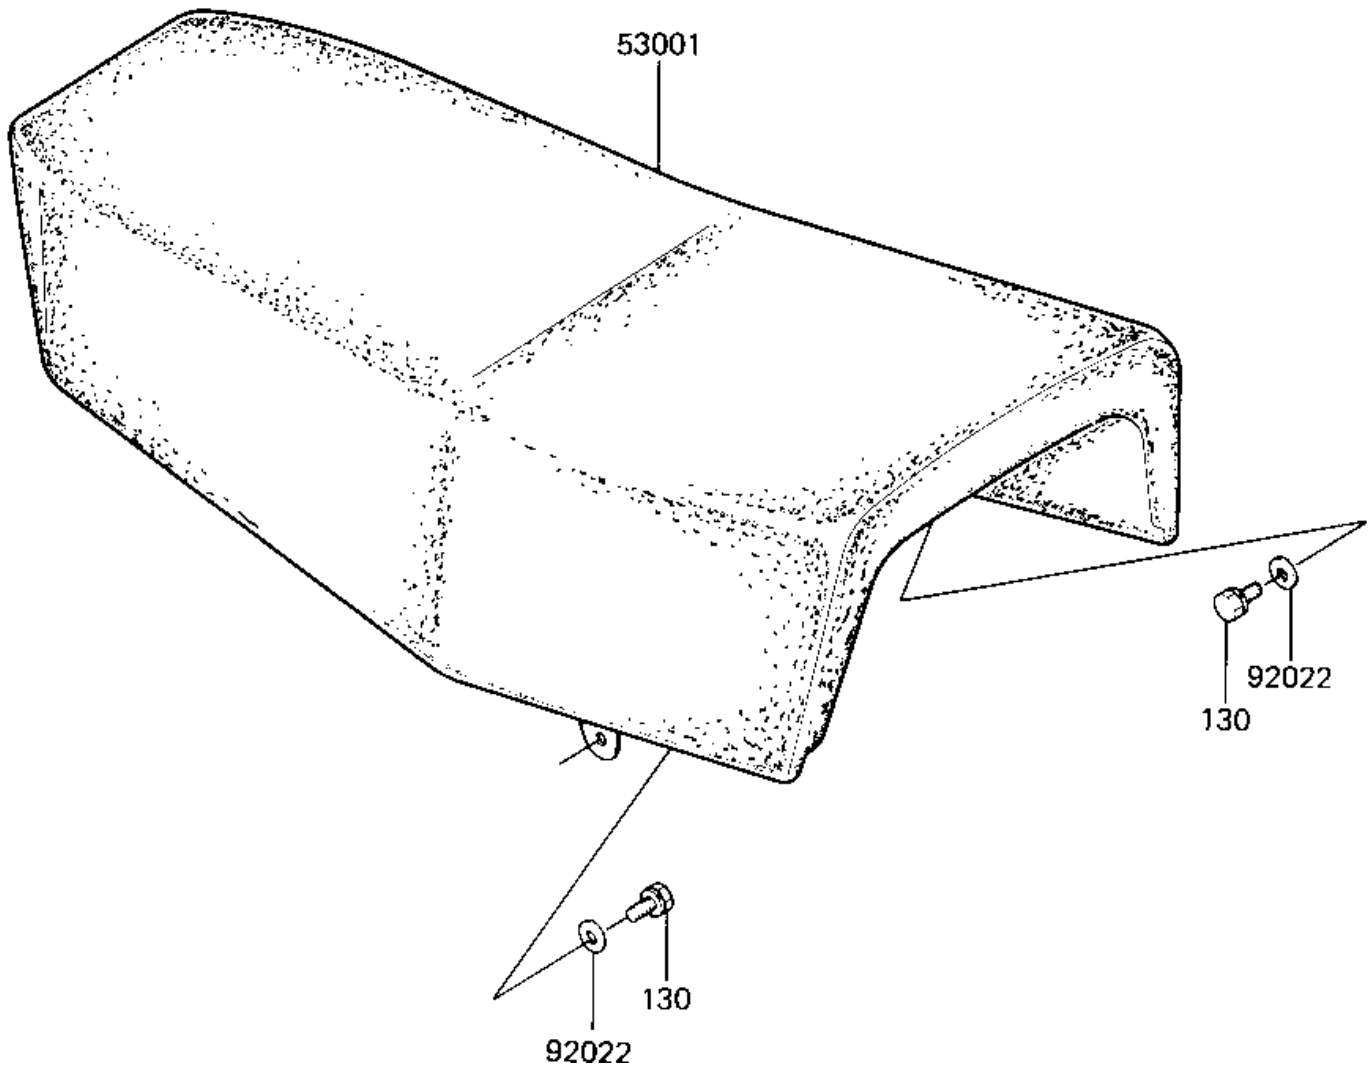

1983 KX250 PARTS DIAGRAM

SEAT ('83 KX250-C1)

F2510-0156

1983 KX250 PARTS LIST

SEAT ('83 KX250-C1)

ITEM NAME	PART NUMBER	QUANTITY
SEAT-ASSY (Ref # 53001)	53001-1264	1
WASHER 6.5X20X1.6T (Ref # 92022)	92022-125	2
BOLT,FLANGED,6X12 (Ref # 130)	130G0612	2