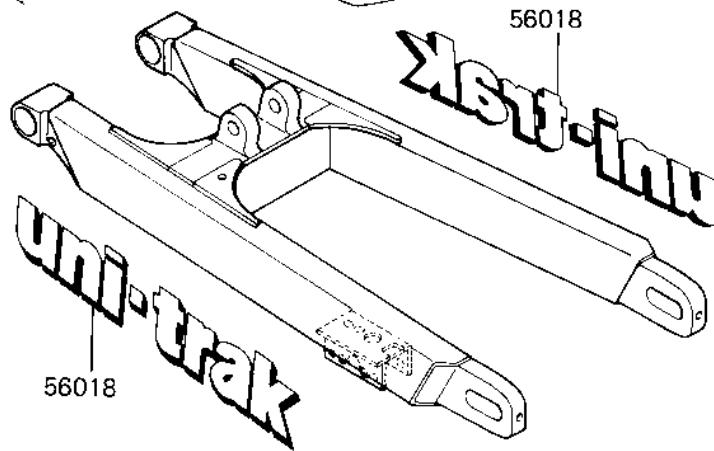

1983 KX250 PARTS DIAGRAM

LABELS ('83 KX250-C1)

F2860-0175

1983 KX250 PARTS LIST

LABELS ('83 KX250-C1)

ITEM NAME	PART NUMBER	QUANTITY
MARK,SWING ARM,UNI-TR (Ref # 56018)	56018-1364	2
MARK,SIDE COVER (Ref # 56018A)	56018-1365	2
PATTERN,FUEL TANK,LH (Ref # 56045)	56046-1378	1
PATTERN,FUEL TANK,RH (Ref # 56045A)	56046-1379	1