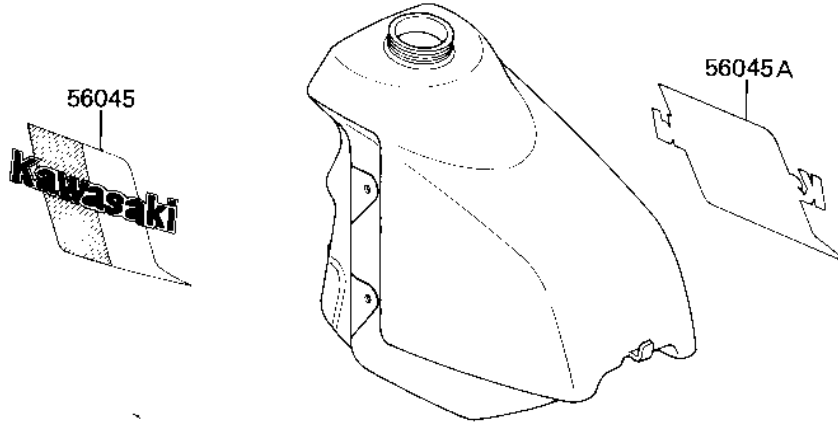

1983 KX250 PARTS DIAGRAM

LABELS ('83 KX250-C1)

F2860-0175

1983 KX250 PARTS LIST

LABELS ('83 KX250-C1)

ITEM NAME	PART NUMBER	QUANTITY
MARK,SWING ARM,UNI-TR (Ref # 56018)	56018-1364	2
MARK,SIDE COVER (Ref # 56018A)	56018-1365	2
PATTERN,FUEL TANK,LH (Ref # 56045)	56046-1378	1
PATTERN,FUEL TANK,RH (Ref # 56045A)	56046-1379	1