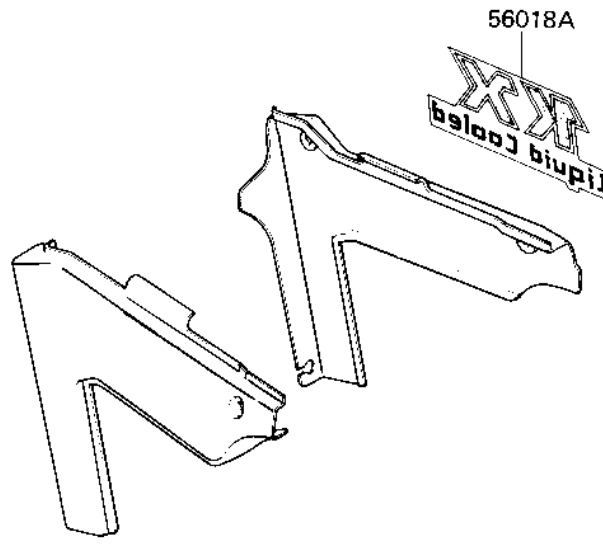

1983 KX250 PARTS DIAGRAM

LABELS ('83 KX250-C1)

F2860-0175

1983 KX250 PARTS LIST

LABELS ('83 KX250-C1)

ITEM NAME	PART NUMBER	QUANTITY
MARK,SWING ARM,UNI-TR (Ref # 56018)	56018-1364	2
MARK,SIDE COVER (Ref # 56018A)	56018-1365	2
PATTERN,FUEL TANK,LH (Ref # 56045)	56046-1378	1
PATTERN,FUEL TANK,RH (Ref # 56045A)	56046-1379	1