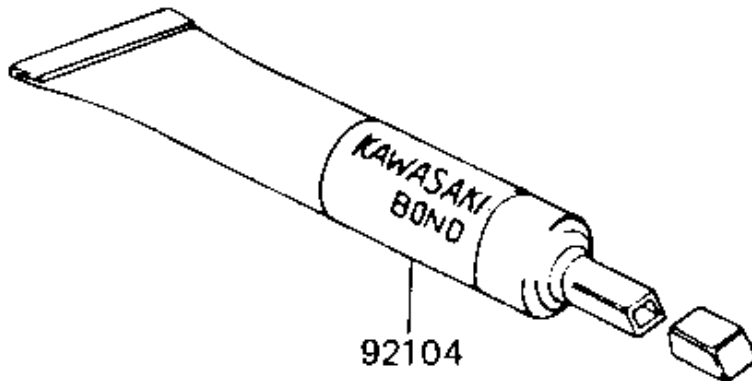

1983 KX250 PARTS DIAGRAM

OWNER TOOLS ('83 KX250-C1)

F2810-0034

1983 KX250 PARTS LIST

OWNER TOOLS ('83 KX250-C1)

ITEM NAME	PART NUMBER	QUANTITY
LIQUID GASKET (Ref # 92104)	92104-002	1
TOOL-WRENCH,BOX&SPOKE (Ref # 92110)	92110-1041	1