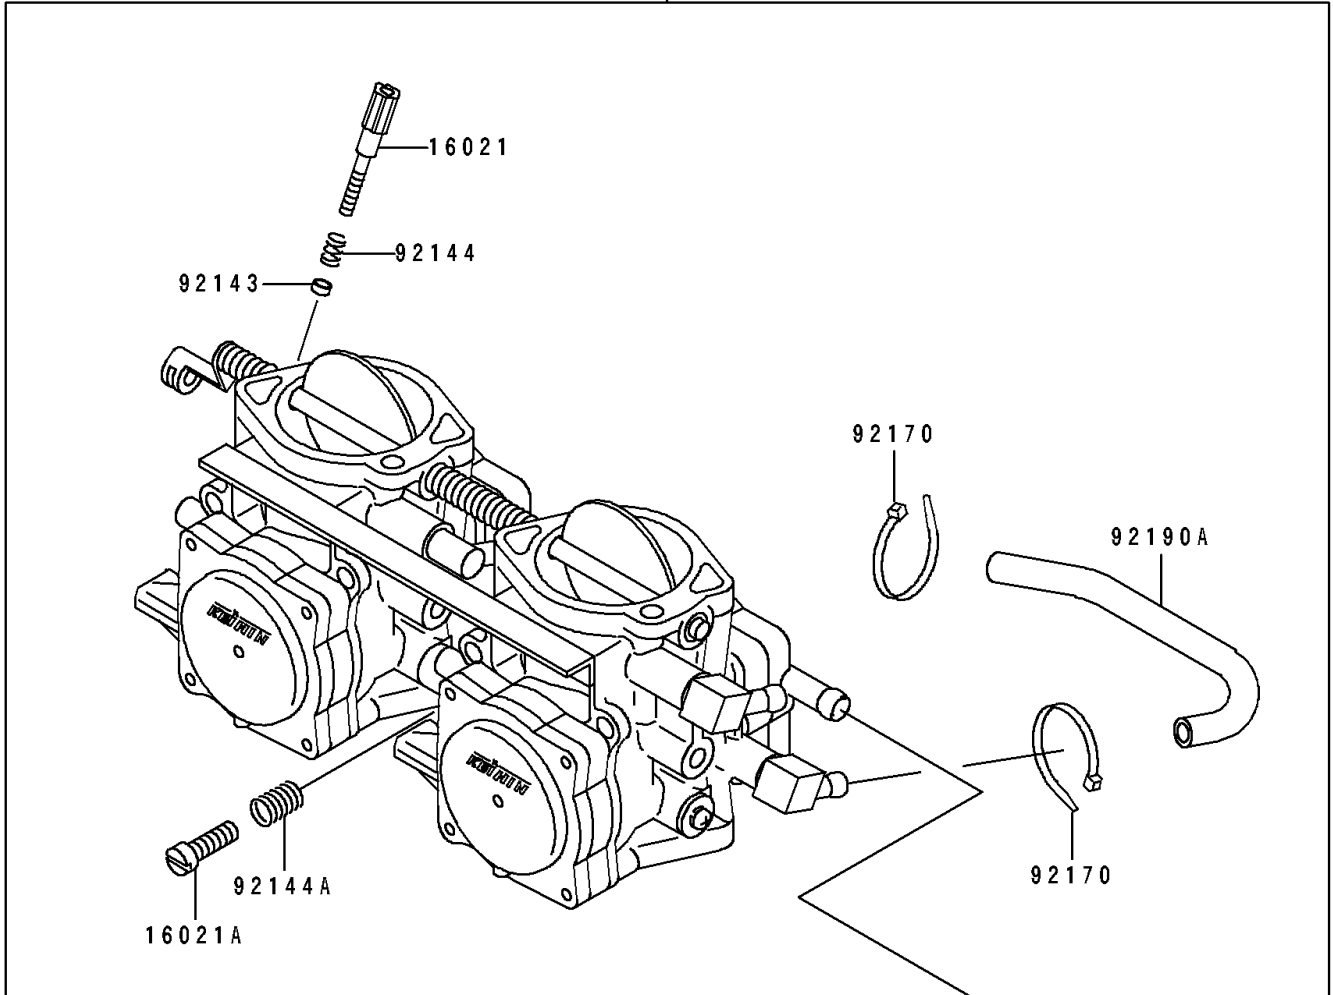

# 1993 Super Sport XI PARTS DIAGRAM

Carburetor

E1611

15001/15003

# 1993 Super Sport XI PARTS LIST

## Carburetor

ITEM NAME	PART NUMBER	QUANTITY
CARBURETOR-ASSY (Ref # 15001)	15001-3768	1
SCREW-THROTTLE STOP (Ref # 16021)	16021-3702	1
SCREW-THROTTLE STOP (Ref # 16021A)	16021-3704	1
CLAMP (Ref # 92037)	92037-1173	2
COLLAR,THROTTLE STOP SCREW (Ref # 92143)	92143-3709	1
SPRING,THROTTLE STOP SCREW (Ref # 92144)	92144-3706	1
SPRING,THROTTLE STOP SCREW (Ref # 92144A)	92144-3745	1
CLAMP,TUBE (Ref # 92170)	92170-3740	2
TUBE,PULSE (Ref # 92190)	92190-3904	1
TUBE,5.3X10.5X180 (Ref # 92190A)	92190-3910	1