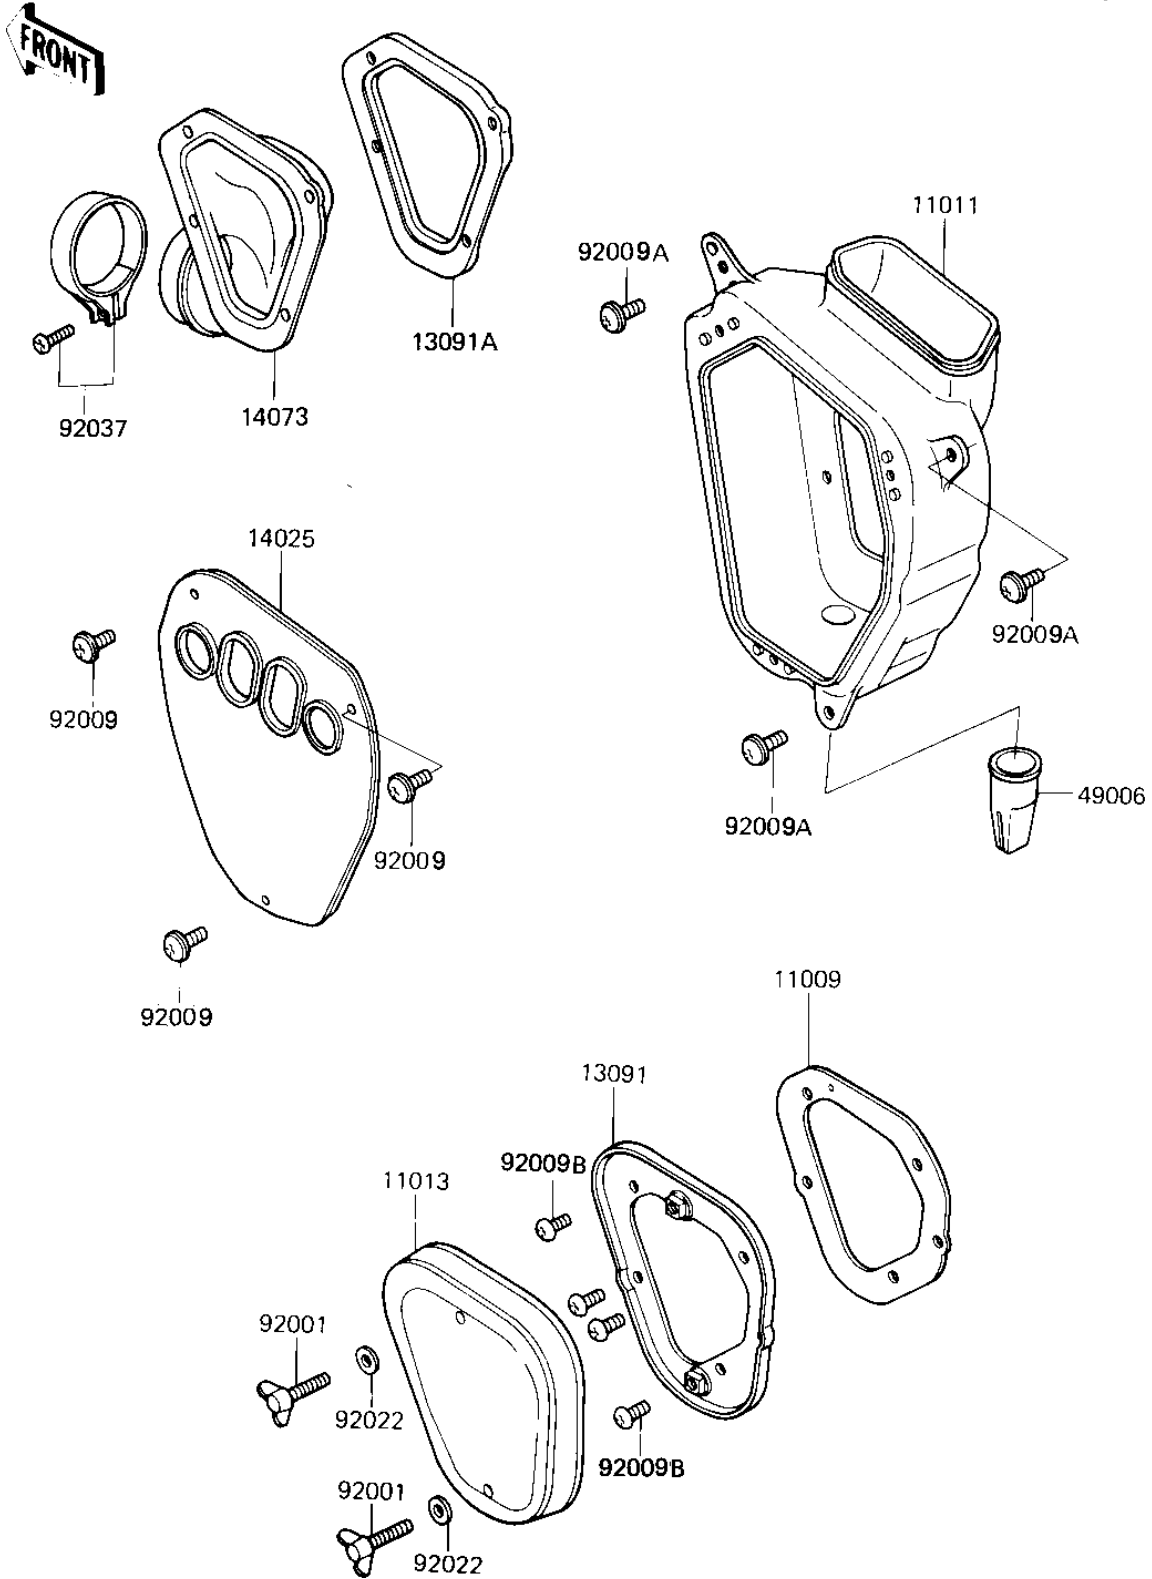

1984 KX250 PARTS DIAGRAM

AIR CLEANER ('84 KX250-C2)

E1130-0106

1984 KX250 PARTS LIST

AIR CLEANER ('84 KX250-C2)

ITEM NAME	PART NUMBER	QUANTITY
GASKET,AIR FILTER CAS (Ref # 11009)	11009-1317	1
CASE-AIR FILTER (Ref # 11011)	11011-1115	1
ELEMENT-AIR FILTER (Ref # 11013)	11013-1063	1
HOLDER,AIR FILTER (Ref # 13091)	13091-1156	1
HOLDER,DUCT (Ref # 13091A)	13091-1167	1
COVER,AIR FILTER CASE (Ref # 14025)	14025-1386	1
DUCT,AIR FILTER (Ref # 14073)	14073-1092	1
BOOT (Ref # 49006)	49006-1012	1
BOLT,WING,6X40 (Ref # 92001)	92001-1685	2
SCREW,6X18 (Ref # 92009)	92009-1111	3
SCREW,6X14 (Ref # 92009A)	92009-1287	3
SCREW,5X12 (Ref # 92009B)	92009-1296	4
WASHER 6.5X20X1.6T (Ref # 92022)	92022-125	2
CLAMP,AIR FILTER (Ref # 92037)	92037-1409	1