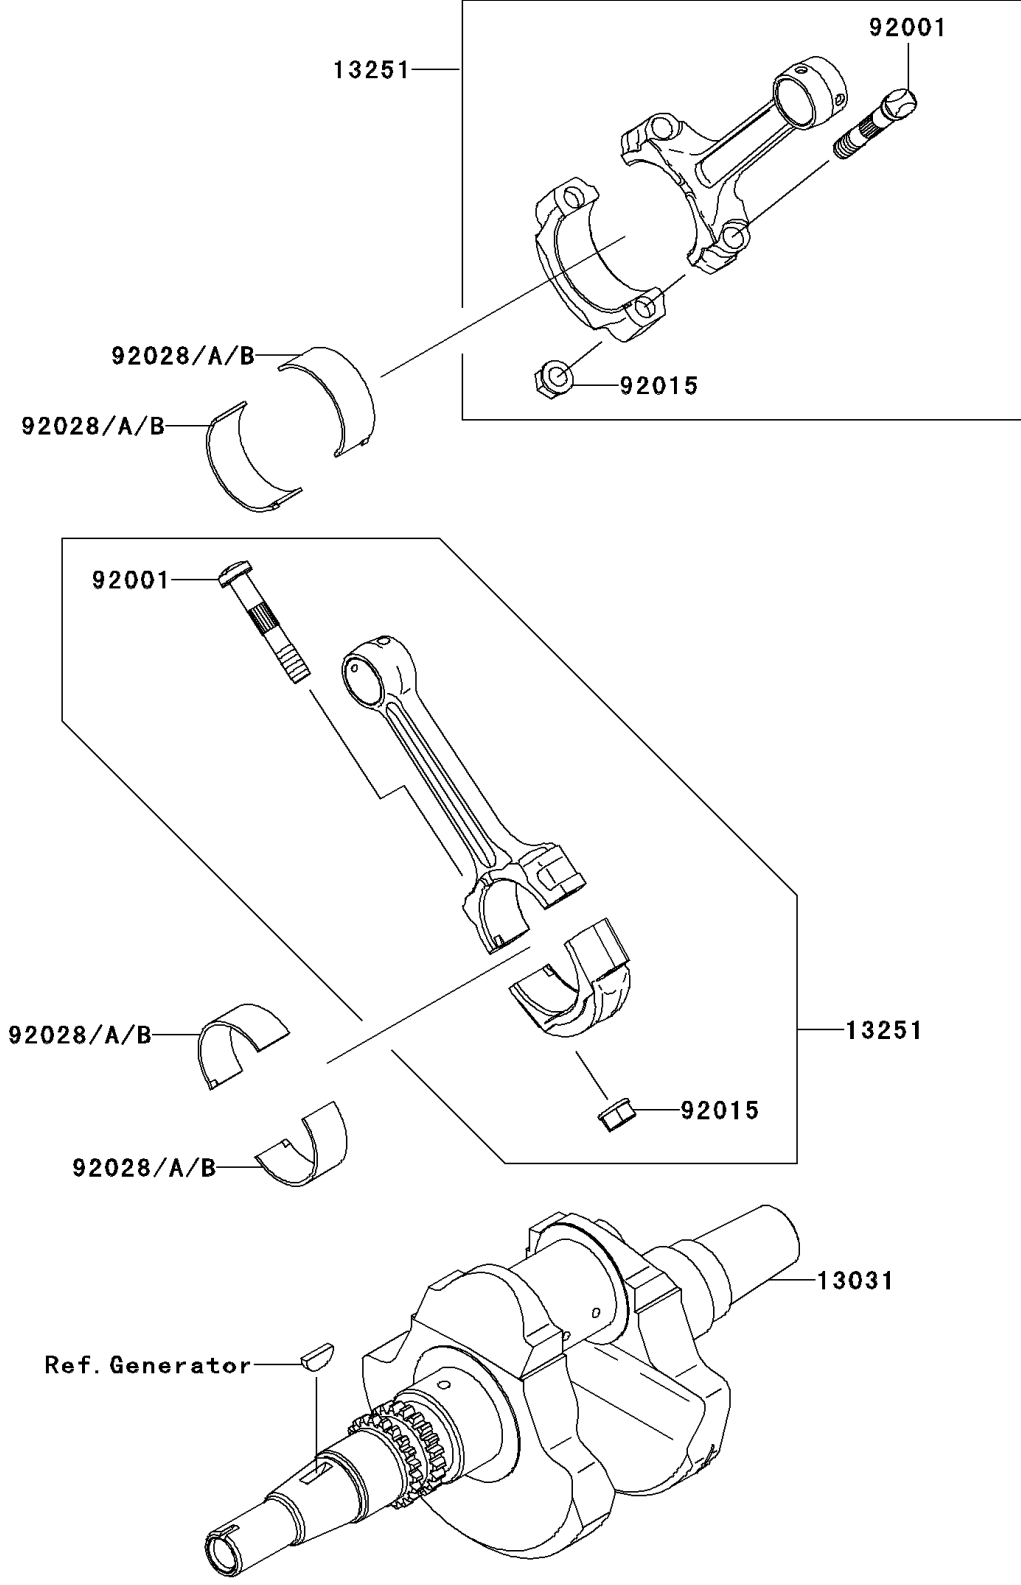

2008 Teryx® 750 4x4 NRA OUTDOORS™ PARTS DIAGRAM

Crankshaft

E1321

2008 Teryx® 750 4x4 NRA OUTDOORS™ PARTS LIST

Crankshaft

ITEM NAME	PART NUMBER	QUANTITY
CRANKSHAFT-COMP (Ref # 13031)	13031-0079	1
ROD-ASSY-CONNECTING (Ref # 13251)	13251-1143	2
BOLT,CONNECTING ROD (Ref # 92001)	92001-1980	4
NUT,FLANGED,8MM (Ref # 92015)	92015-1311	4
BUSHING,CONNECTING ROD,GREEN (Ref # 92028)	92028-1961	AR
BUSHING,CONNECTING ROD,YELLOW (Ref # 92028A)	92028-1962	4
BUSHING,CONNECTING ROD,BROWN (Ref # 92028B)	92028-1963	AR