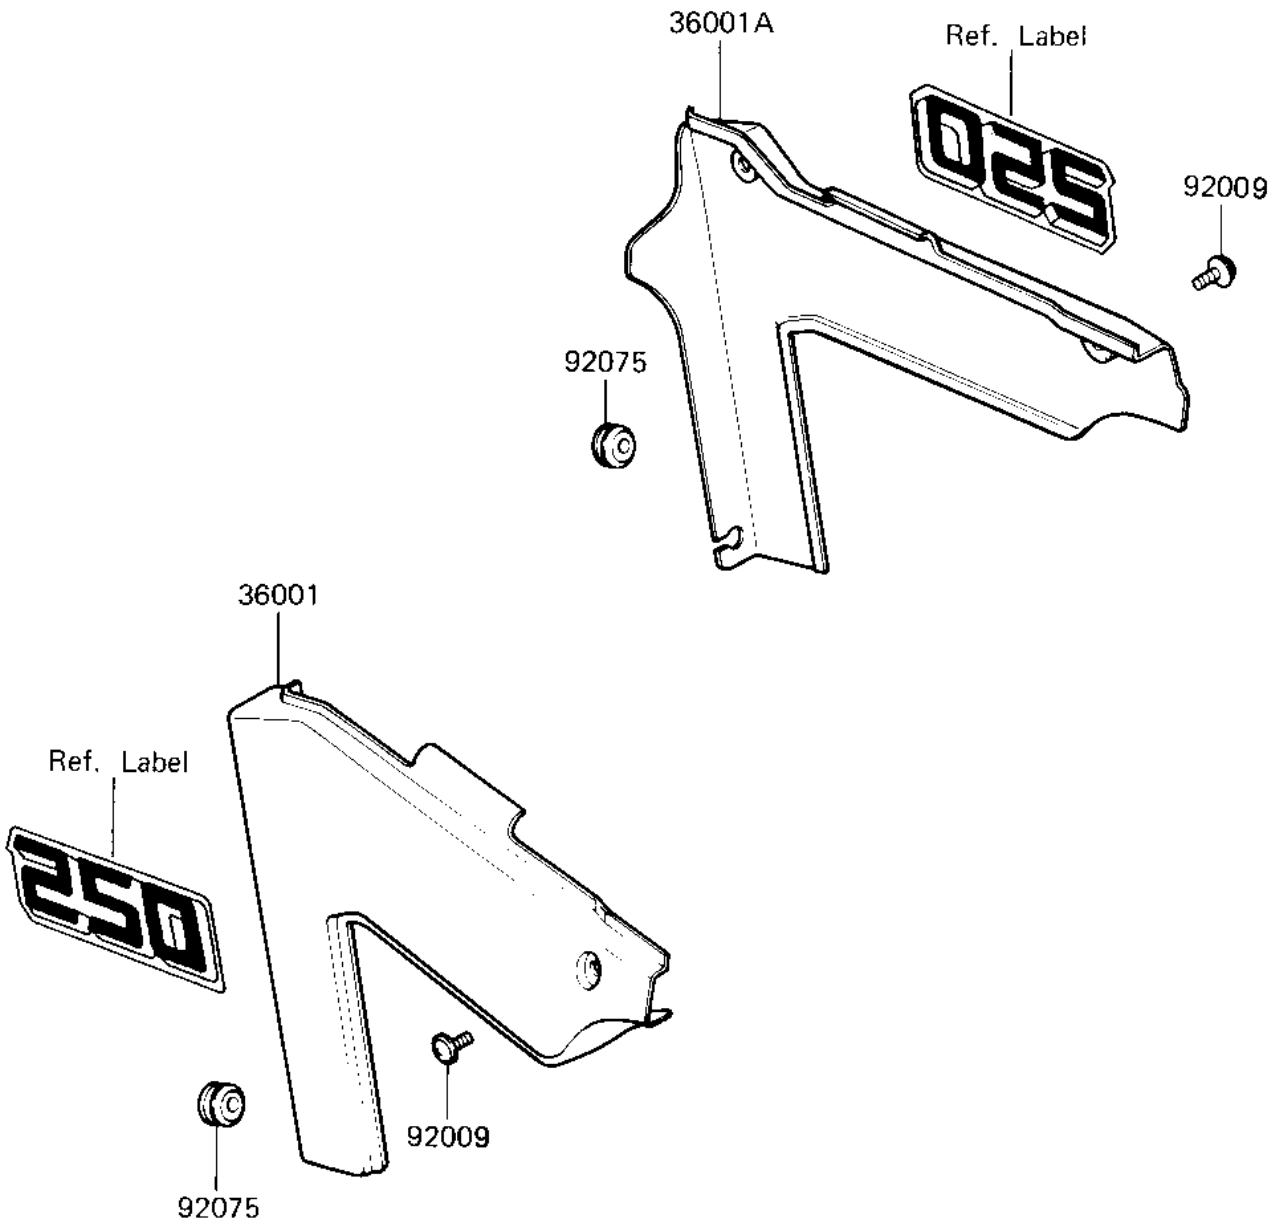

1984 KX250 PARTS DIAGRAM

SIDE COVERS ('84 KX250-C2)

F2610-0251

1984 KX250 PARTS LIST

SIDE COVERS ('84 KX250-C2)

ITEM NAME	PART NUMBER	QUANTITY
COVER-SIDE,L.H L.GREE (Ref # 36001)	36001-1146-6W	1
COVER-SIDE,R.H L.GREE (Ref # 36001A)	36001-1147-6W	1
SCREW,6X10 (Ref # 92009)	92009-1286	4
DAMPER,SIDE COVER (Ref # 92075)	92075-1067	2