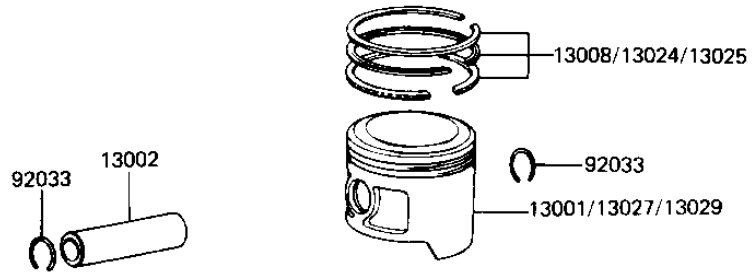

# 1983 LTD Belt PARTS DIAGRAM

CYLINDER/PISTON

E1120-0038

## 1983 LTD Belt PARTS LIST

### CYLINDER/PISTON

ITEM NAME	PART NUMBER	QUANTITY
CYLINDER-ENGINE (Ref # 11005)	11005-1329	1
GASKET,CYLINDER BASE (Ref # 11009)	11009-043	1
PISTON-ENGINE,STD (Ref # 13001)	13001-1230	1
PIN-PISTON (Ref # 13002)	13002-1013	1
RING-SET-PISTON (Ref # 13008)	13008-1011	1
RING-SET PISTON LL,0/ (Ref # 13024)	13024-1014	1
RING-SET PISTON L,O/S (Ref # 13025)	13025-1014	1
PISTON-ENGINE LL,O/S (Ref # 13027)	13027-1047	1
PISTON-ENGINE L,O/S 0 (Ref # 13029)	13029-1048	1
BOLT (Ref # 92001)	92003-202	1
CIRCLIP,PISTON PIN (Ref # 92033)	92036-021	2
PIN,DOWEL,10X8.2X14 (Ref # 92043)	92043-1037	4
"O" RING (Ref # 92055)	92055-105	1
RING-O,10MM (Ref # 92055A)	92055-1149	2
O RING,10MM (Ref # 92055B)	92055-1150	1