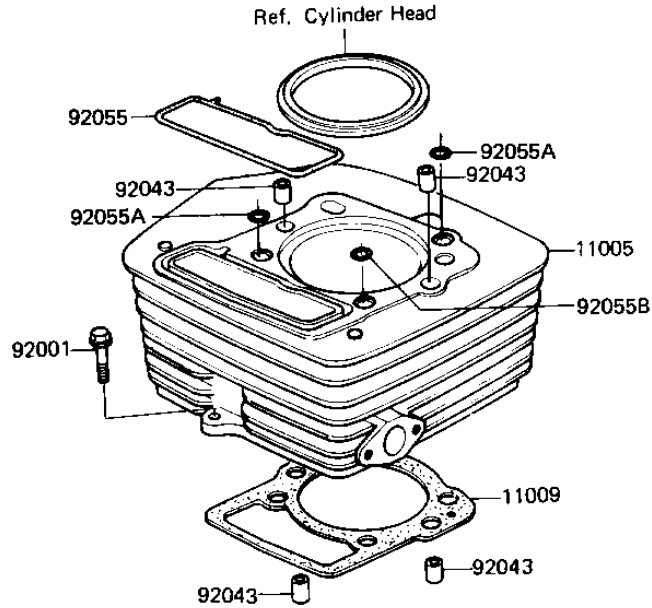

# 1983 LTD Belt PARTS DIAGRAM

CYLINDER/PISTON

E1120-0038

## 1983 LTD Belt PARTS LIST

### CYLINDER/PISTON

ITEM NAME	PART NUMBER	QUANTITY
CYLINDER-ENGINE (Ref # 11005)	11005-1329	1
GASKET,CYLINDER BASE (Ref # 11009)	11009-043	1
PISTON-ENGINE,STD (Ref # 13001)	13001-1230	1
PIN-PISTON (Ref # 13002)	13002-1013	1
RING-SET-PISTON (Ref # 13008)	13008-1011	1
RING-SET PISTON LL,0/ (Ref # 13024)	13024-1014	1
RING-SET PISTON L,O/S (Ref # 13025)	13025-1014	1
PISTON-ENGINE LL,O/S (Ref # 13027)	13027-1047	1
PISTON-ENGINE L,O/S 0 (Ref # 13029)	13029-1048	1
BOLT (Ref # 92001)	92003-202	1
CIRCLIP,PISTON PIN (Ref # 92033)	92036-021	2
PIN,DOWEL,10X8.2X14 (Ref # 92043)	92043-1037	4
"O" RING (Ref # 92055)	92055-105	1
RING-O,10MM (Ref # 92055A)	92055-1149	2
O RING,10MM (Ref # 92055B)	92055-1150	1