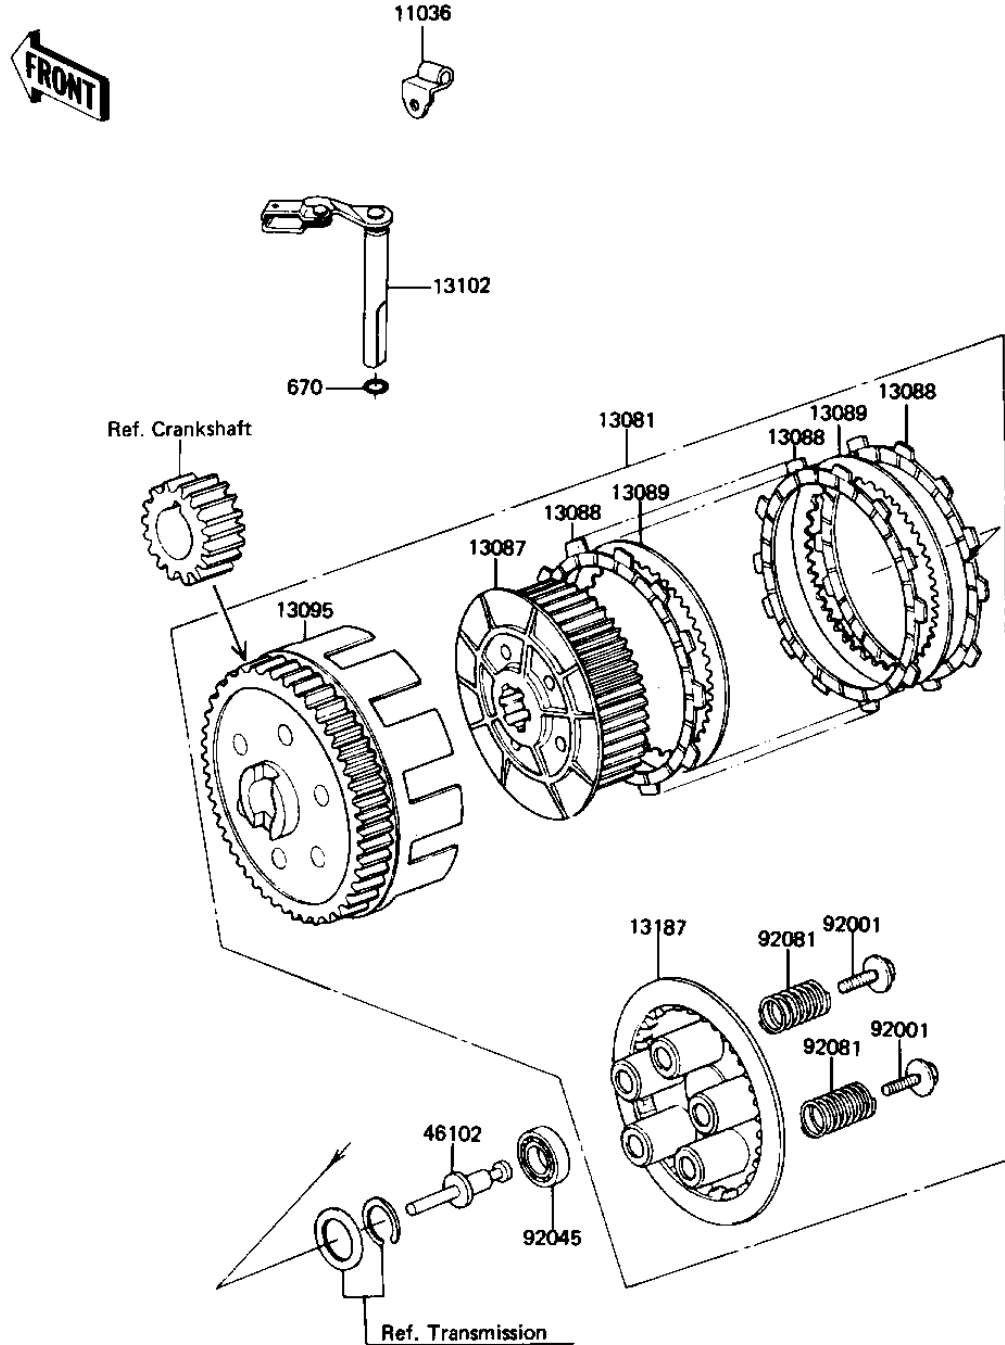

1983 LTD Belt PARTS DIAGRAM

CLUTCH

E1350-0056

1983 LTD Belt PARTS LIST

CLUTCH

ITEM NAME	PART NUMBER	QUANTITY
BRACKET,CLUTCH CABLE (Ref # 11036)	11045-1081	1
CLUTCH-ASSY (Ref # 13081)	13081-1068	1
HUB,CLUTCH (Ref # 13087)	13087-1001	1
PLATE,CLUTCH FRICTION (Ref # 13088)	13088-1008	7
PLATE CLUTCH STEEL (Ref # 13089)	13089-013	6
HOUSING,CLUTCH (Ref # 13095)	13095-1015	1
RELEASE,CLUTCH (Ref # 13102)	13102-1011	1
PLATE-CLUTCH OPERATIN (Ref # 13187)	13187-1008	1
ROD,CLUTCH PUSH (Ref # 46102)	46102-1033	1
BOLT,CLUTCH SPRING,6X (Ref # 92001)	92001-1576	5
BEARING-BALL (Ref # 92045)	92045-1235	1
SPRING-CLUTCH (Ref # 92081)	92081-083	5
"O" RING,9MM (Ref # 670)	670B1509	1