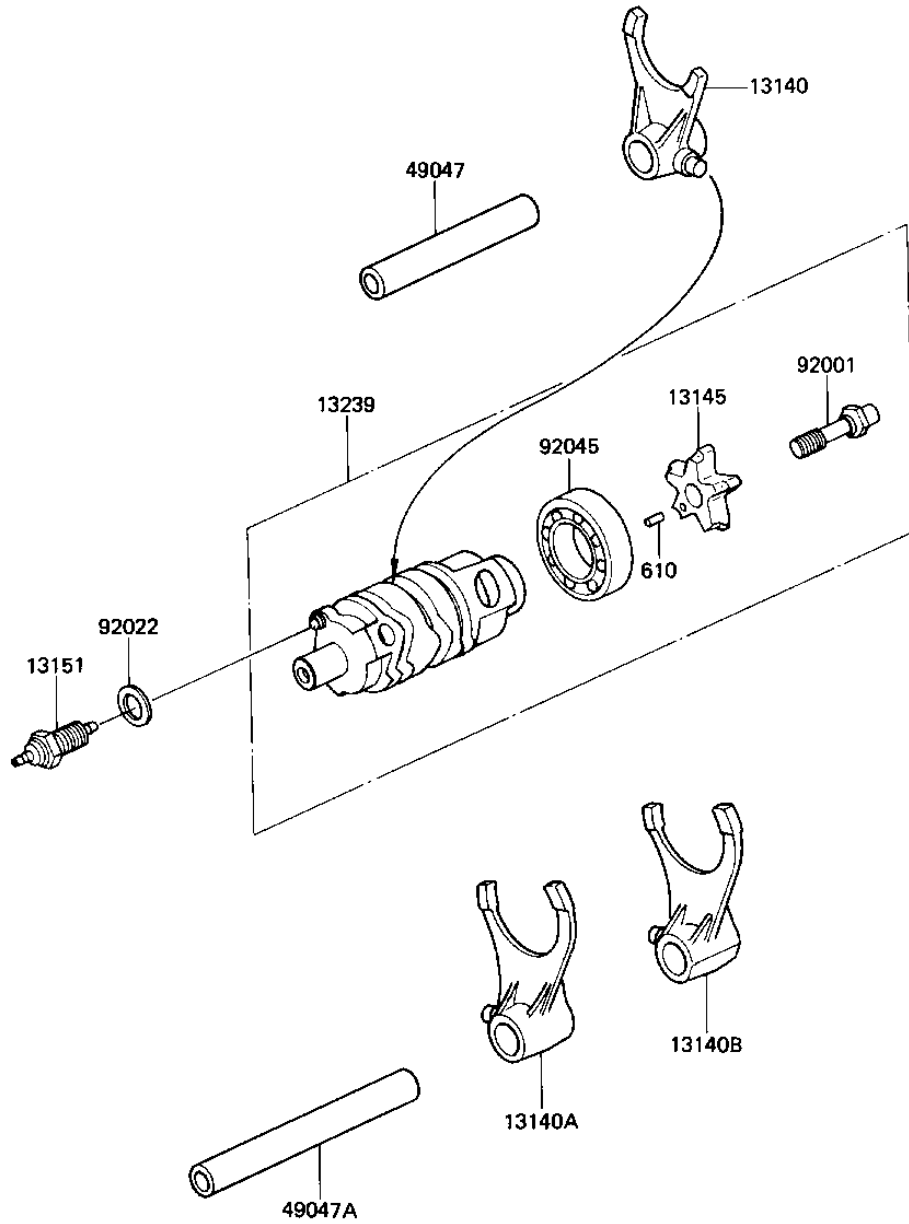

# 1983 LTD Belt PARTS DIAGRAM

GEAR CHANGE DRUM FORKS

E1362-0055

# 1983 LTD Belt PARTS LIST

## GEAR CHANGE DRUM FORKS

ITEM NAME	PART NUMBER	QUANTITY
FORK-SHIFT,LOW (Ref # 13140)	13140-1064	1
FORK-SHIFT,2ND&3RD (Ref # 13140A)	13140-1065	1
FORK-SHIFT,4TH&TOP (Ref # 13140B)	13140-1066	1
CAM-CHANGE DRUM (Ref # 13145)	13145-1005	1
SWITCH,NEUTRAL (Ref # 13151)	13151-1007	1
DRUM-ASSY-CHANGE (Ref # 13239)	13239-1071	1
ROD,SHIFT 71.7M/M (Ref # 49047)	49047-1002	1
ROD,SHIFT 93.7M/M (Ref # 49047A)	49047-1003	1
BOLT,CHANGE DRUM (Ref # 92001)	92001-1714	1
GASKET CHECK VALVE (Ref # 92022)	92065-058	1
BEARING,BALL,#6905 (Ref # 92045)	92045-036	1
PIN-DOWEL,4X6 (Ref # 610)	610A0406	1