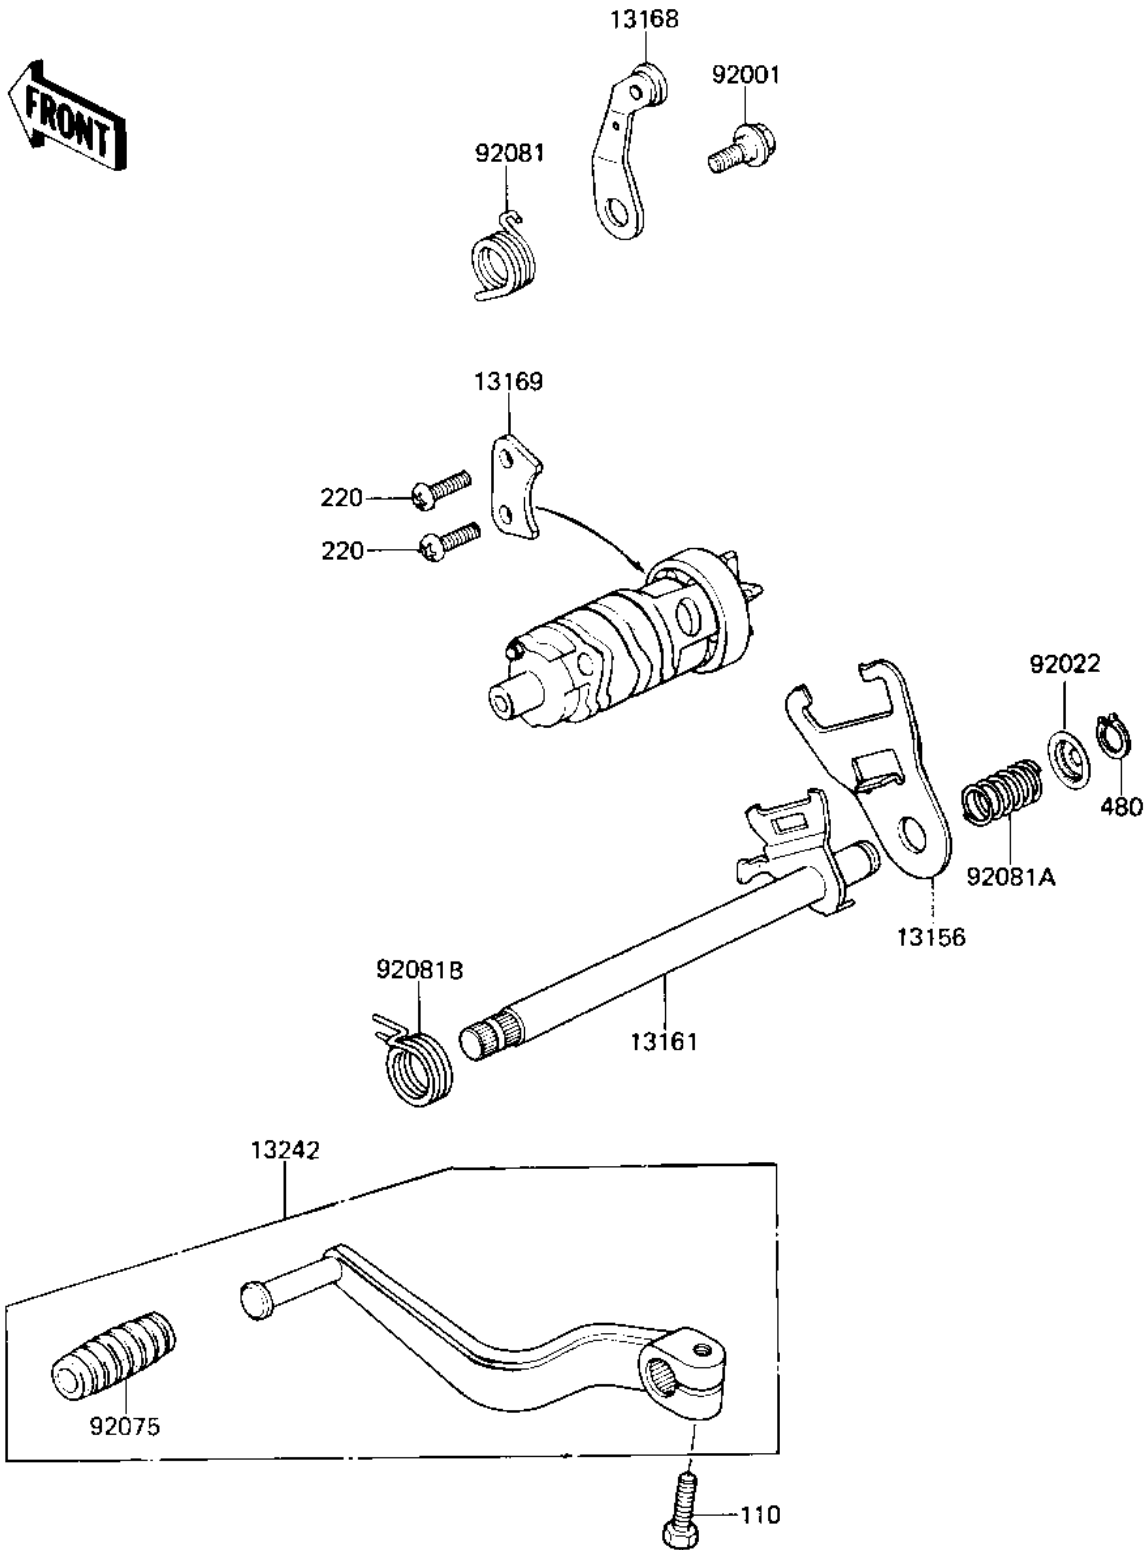

1983 LTD Belt PARTS DIAGRAM

GEAR CHANGE MECHANISM

E1370-0087

1983 LTD Belt PARTS LIST

GEAR CHANGE MECHANISM

ITEM NAME	PART NUMBER	QUANTITY
LEVER-CHANGE (Ref # 13156)	13156-1122	1
LEVER-COMP-CHANGE SHA (Ref # 13161)	13161-1046	1
LEVER,GEAR CHANGE (Ref # 13168)	13168-1129	1
PLATE,GEAR CHANGE (Ref # 13169)	13169-014	1
LEVER-ASSY-CHANGE (Ref # 13242)	13242-1056	1
BOLT (Ref # 92001)	92001-1715	1
WASHER,CHANGE LEVER (Ref # 92022)	92022-1406	1
DAMPER,CHANGE PEDAL (Ref # 92075)	92160-1036	1
SPRING (Ref # 92081)	92081-1496	1
SPRING,CHANGE REVER (Ref # 92081A)	92081-1536	1
SPRING,CHG PEDL RTRN (Ref # 92081B)	92083-028	1
BOLT-UPSET,6X20 (Ref # 110)	112G0620	1
SCREW PAN HEAD 6X14 (Ref # 220)	220B0614	2
CIRCLIP,13MM (Ref # 480)	480J1300	1