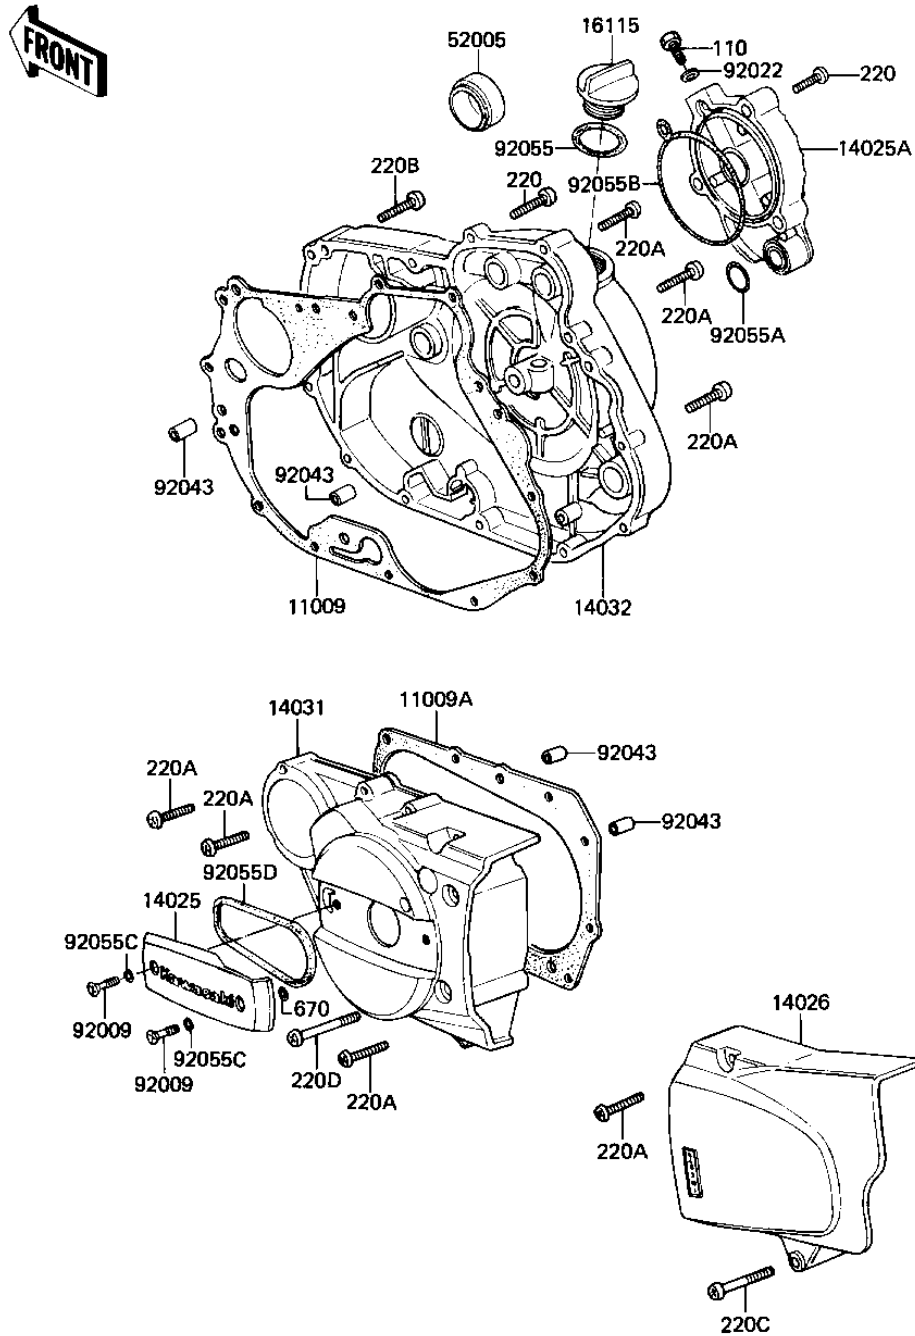

1983 LTD Belt PARTS DIAGRAM

ENGINE COVERS

E1431-0092

1983 LTD Belt PARTS LIST

ENGINE COVERS

ITEM NAME	PART NUMBER	QUANTITY
GASKET,CLUTCH COVER (Ref # 11009)	11009-1306	1
GASKET,L.H ENGINE COV (Ref # 11009A)	14045-031	1
COVER,GENERATOR CAP (Ref # 14025)	14025-1545	1
COVER,FILTER CAP (Ref # 14025A)	14025-1546	1
COVER-CHAIN,FR (Ref # 14026)	14026-1073	1
COVER-GENERATOR (Ref # 14031)	14031-1197	1
COVER-CLUTCH (Ref # 14032)	14032-1087	1
CAP-OIL FILLER (Ref # 16115)	16115-1009	1
GAUGE,OIL LEVEL (Ref # 52005)	52005-1009	1
SCREW (Ref # 92009)	92009-1715	2
WASHER,PLAIN (Ref # 92022)	92022-304	1
PIN-DOWEL (Ref # 92043)	92042-007	4
"O" RING,31MM (Ref # 92055)	92055-049	1
"O" RING (Ref # 92055A)	92055-098	1
"O" RING,FILTER COVER (Ref # 92055B)	92055-1048	1
"O" RING,DYNAMO COVER (Ref # 92055C)	92055-109	2
RING-O (Ref # 92055D)	92055-1143	1
BOLT HEX HEAD 6X8 (Ref # 110)	110B0608	1
SCREW PAN HEAD 6X25 (Ref # 220)	220B0625	4
SCREW PAN HEAD 6X30 (Ref # 220A)	220B0630	19
SCREW PAN HEAD 6X40 (Ref # 220B)	220B0640	1
SCREW PAN HEAD 6X55 (Ref # 220C)	220B0655	1
SCREW PAN HEAD 6X60 (Ref # 220D)	220B0660	2
"O" RING,12MM (Ref # 670)	670B2012	1