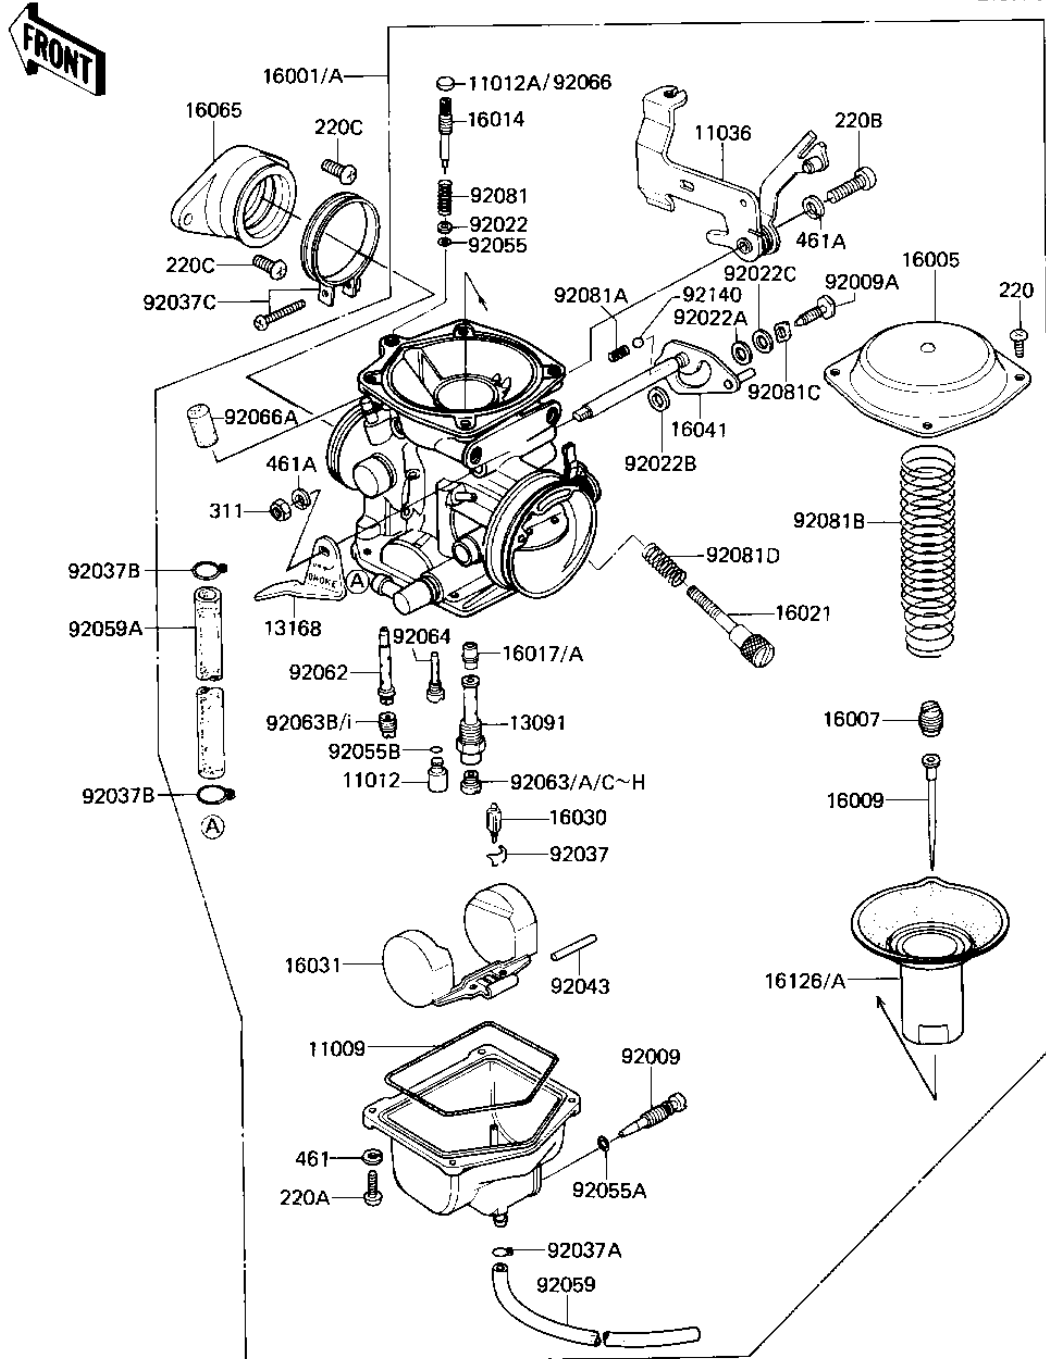

# 1983 LTD Belt PARTS DIAGRAM

CARBURETOR

E1611-0093

## CARBURETOR

ITEM NAME	PART NUMBER	QUANTITY
"O" RING,FLOAT BALL (Ref # 11009)	16019-024	1
CAP,POLYESTER (Ref # 11012)	11012-1128	1
CAP,PILOT AIR SCREW (Canada) (Ref # 11012A)	11012-1289	1
BRACKET-A,THROTTLE CA (Ref # 11036)	11036-1933	1
HOLDER,NEEDLE JET (Ref # 13091)	13091-1050	1
LEVER,CHOKE (Ref # 13168)	13168-1065	1
CARBURETOR (Ref # 16001)	16001-1592	1
CARBURETOR (Canada) (Ref # 16001A)	16001-1593	1
TOP,MIXING CHAMBER (Ref # 16005)	16005-1012	1
SCREW,NEEDLE SET (Ref # 16007)	16007-1022	1
NEEDLE-JET,N02B (Ref # 16009)	16009-1137	1
SCREW,PILOT ADJUST (Ref # 16014)	16014-1011	1
NEEDLE JET (Ref # 16017)	16017-1059	1
UNAVAILABLE IN PRICE BOOK (Ref # 16017A)	16017-1061	1
SCREW,THROTTLE STOP (Ref # 16021)	16021-1031	1
FLOAT VALVE (Ref # 16030)	16030-1007	1
FLOAT (Ref # 16031)	16031-1001	1
SHAFT-CARBURETOR,CHOK (Ref # 16041)	16041-1030	1
HOLDER-CARBURETOR (Ref # 16065)	16065-1063	1
VALVE (Ref # 16126)	16126-1057	1
VALVE (Ref # 16126A)	16126-1057	1
SCREW,DRAIN (Ref # 92009)	92009-1095	1
SCREW,LINK SHAFT (Ref # 92009A)	92009-1183	1
WASHER,PLAIN (Ref # 92022)	92022-1003	1
WASHER,6.1X11X0.8,POL (Ref # 92022A)	92022-1199	1
WASHER,6.4X9.4X0.8,PL (Ref # 92022B)	92022-1200	1
WASHER,6.5X11X1.2,STL (Ref # 92022C)	92022-1207	1
CLIP,FLOAT VALVE (Ref # 92037)	16044-007	1
CLAMP,TUBE,OVERFLOW (Ref # 92037A)	92037-1142	1

# 1983 LTD Belt PARTS LIST

## CARBURETOR

ITEM NAME	PART NUMBER	QUANTITY
SCREW-PAN-CRROSS,4X12 (Ref # 220A)	220B0412	4
SCREW PAN HEAD 5X20 (Ref # 220B)	220B0520	1
SCREW PAN HEAD 6X14 (Ref # 220C)	220B0614	2
NUT,5MM (Ref # 311)	311B0500	1
WASHER SPRING 4MM (Ref # 461)	461F0400	4
WASHER SPRING 5MM (Ref # 461A)	461F0500	2