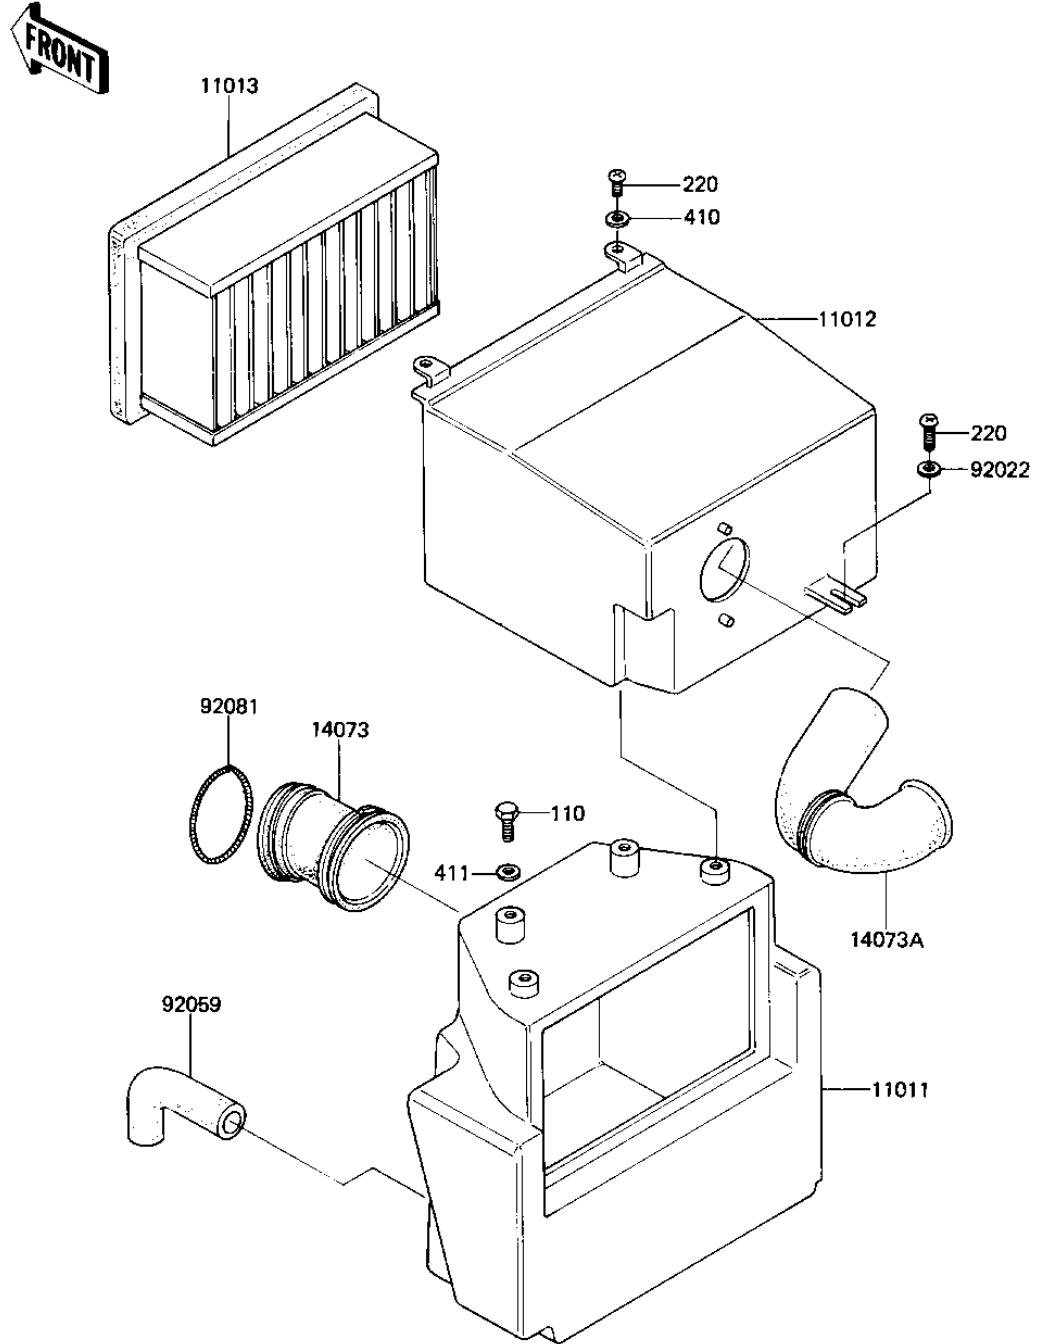

1983 LTD Belt PARTS DIAGRAM

AIR CLEANER

E1130-0098

1983 LTD Belt PARTS LIST

AIR CLEANER

ITEM NAME	PART NUMBER	QUANTITY
CASE-AIR FILTER (Ref # 11011)	11011-1123	1
CAP,AIR FILTER CASE (Ref # 11012)	11012-1264	1
ELEMENT-AIR FILTER (Ref # 11013)	11013-1068	1
DUCT,AIR FILTER CASE (Ref # 14073)	14073-1088	1
DUCT,AIR FILTER CASE (Ref # 14073A)	14073-1089	1
WASHER,6.5X16X2 (Ref # 92022)	92022-1565	1
TUBE,BREATHER (Ref # 92059)	92059-1113	1
SPRING (Ref # 92081)	92081-1177	1
BOLT-UPSET,6X12 (Ref # 110)	112G0612	2
SCREW PAN HEAD 6X14 (Ref # 220)	220B0614	3
WASHER PLAIN 6MM (Ref # 410)	410B0600	2
WASHER PLAIN 6MM (Ref # 411)	411B0600	2