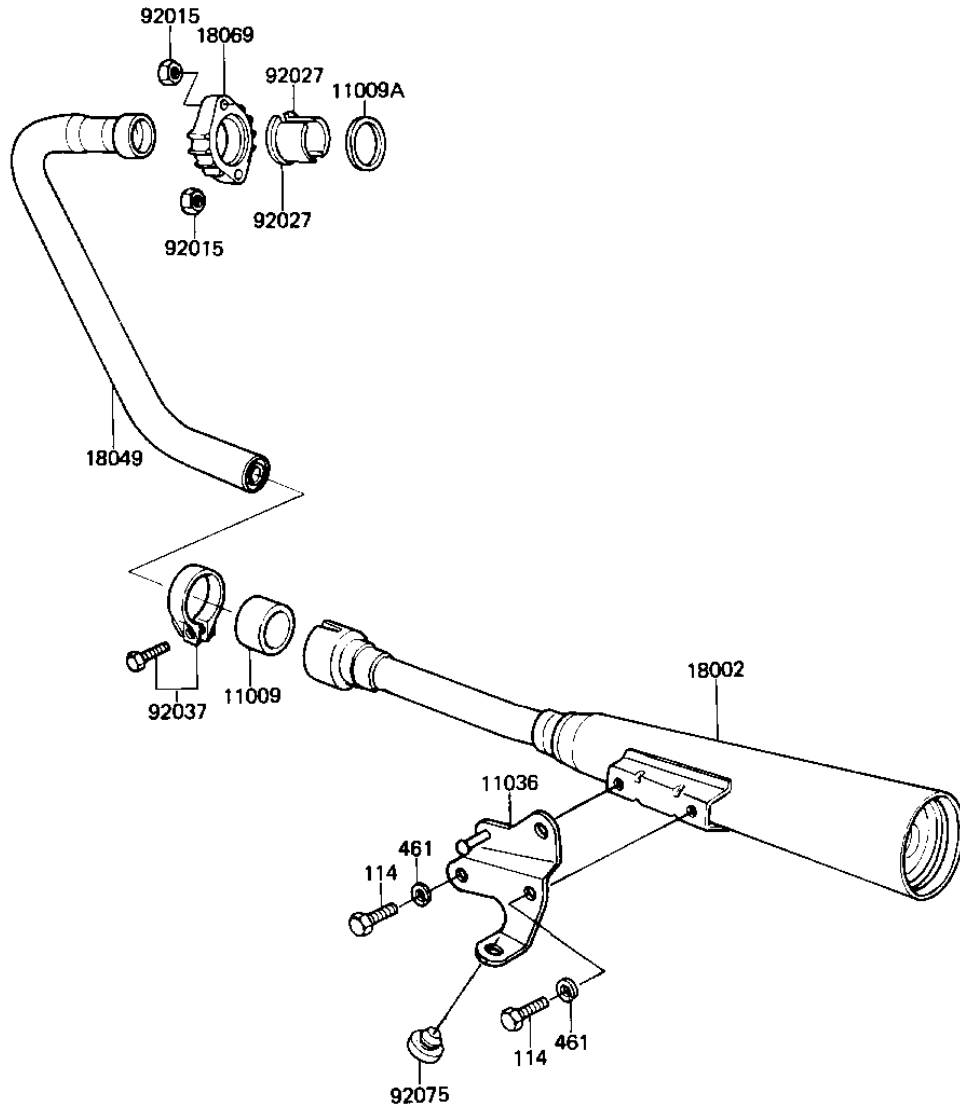

1983 LTD Belt PARTS DIAGRAM

MUFFLER

E1140-0117

1983 LTD Belt PARTS LIST

MUFFLER

ITEM NAME	PART NUMBER	QUANTITY
GASKET,MANIFOLD EXHAU (Ref # 11009)	11060-1068	1
GASKET,EXHAUST PIPE H (Ref # 11009A)	11009-1866	1
BRACKET-MUFFLER (Ref # 11036)	11036-1195	1
BODY-COMP-MUFFLER (Ref # 18002)	18002-1448	1
PIPE-EXHAUST (Ref # 18049)	18049-1387	1
HOLDER EXHAUST PIPE (Ref # 18069)	18069-1014	1
NUT-8MM (Ref # 92015)	92015-1143	2
COLLAR,EXHAUST PIPE (Ref # 92027)	92027-264	2
CLAMP (Ref # 92037)	92037-1226	1
DAMPER RUBB MAIN STAD (Ref # 92075)	92075-015	1
BOLT-SMALL-UPSET,8X14 (Ref # 114)	115B0814	2
WASHER SPRING 8MM (Ref # 461)	461F0800	2